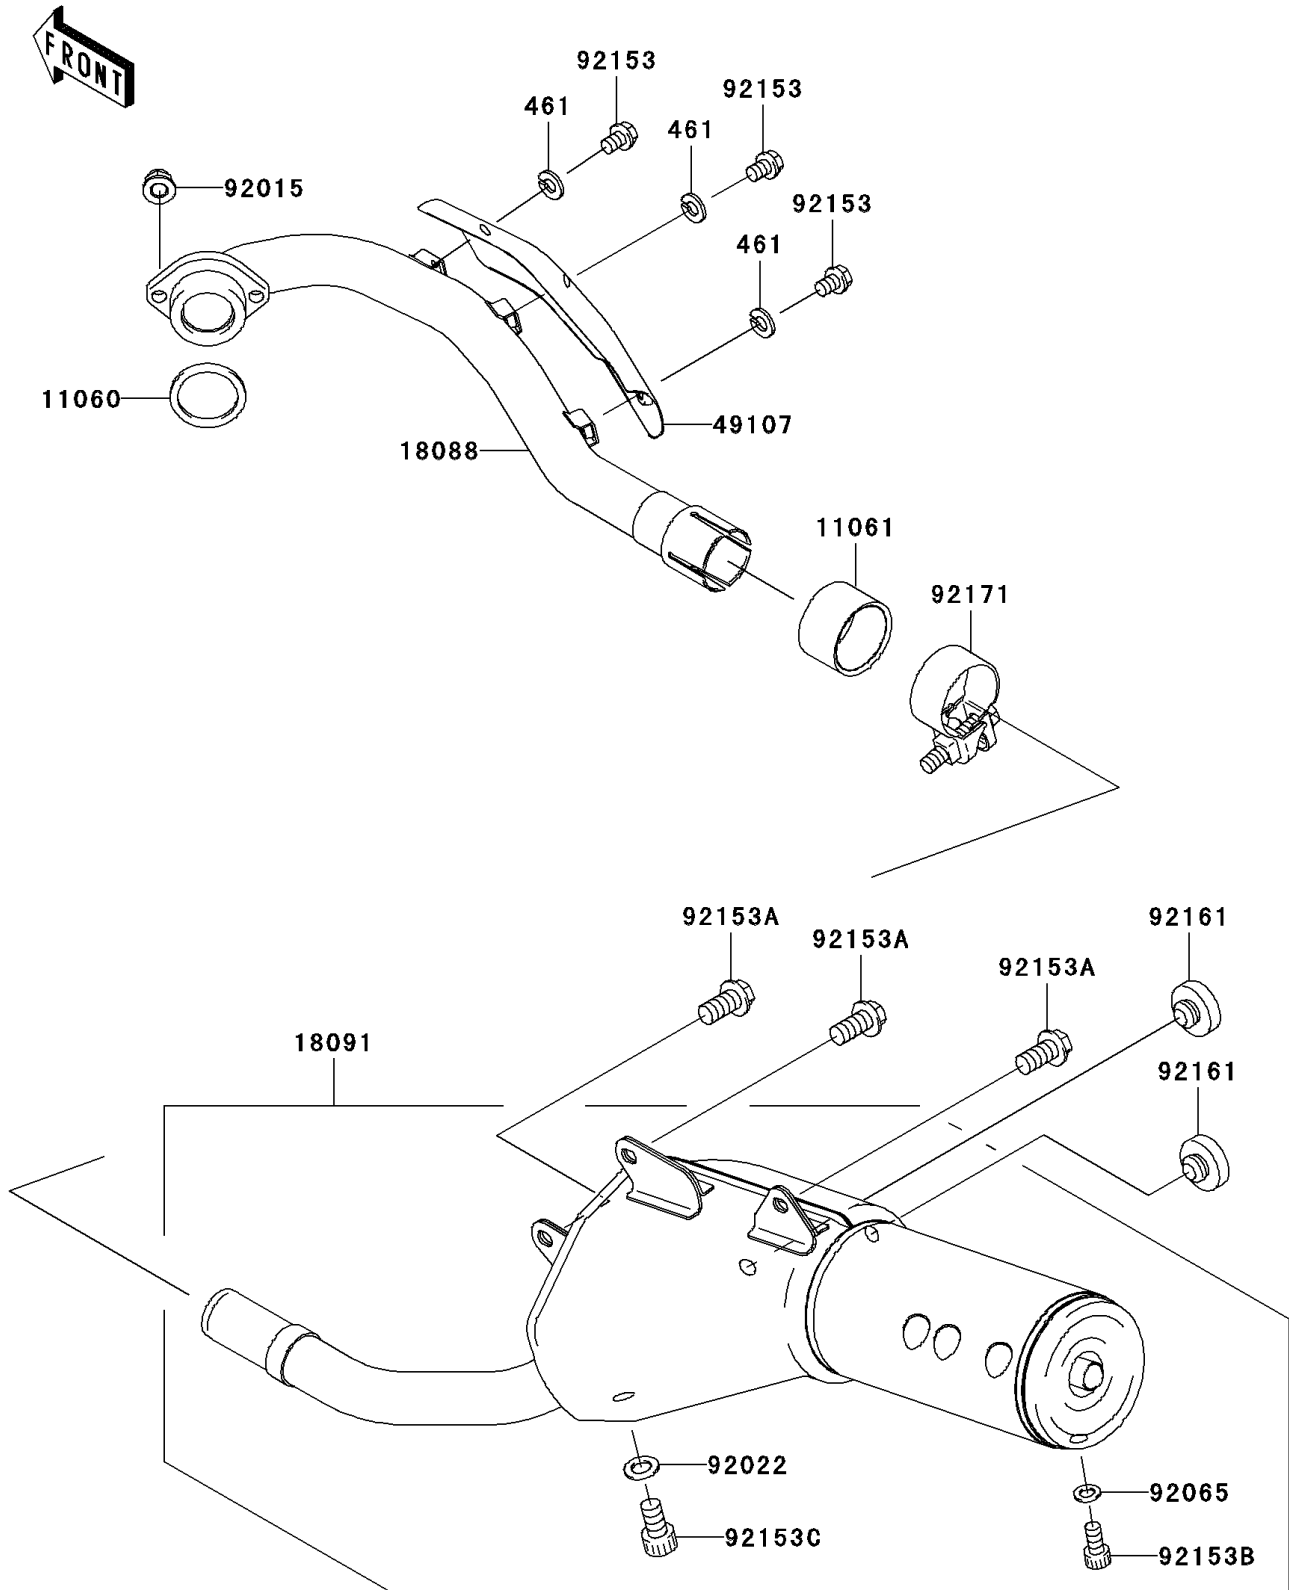

2007 KLX250S

PARTS DIAGRAM

Muffler(s)

E1140

2007 KLX250S

PARTS LIST

Muffler(s)

ITEM NAME

PART NUMBER

QUANTITY
