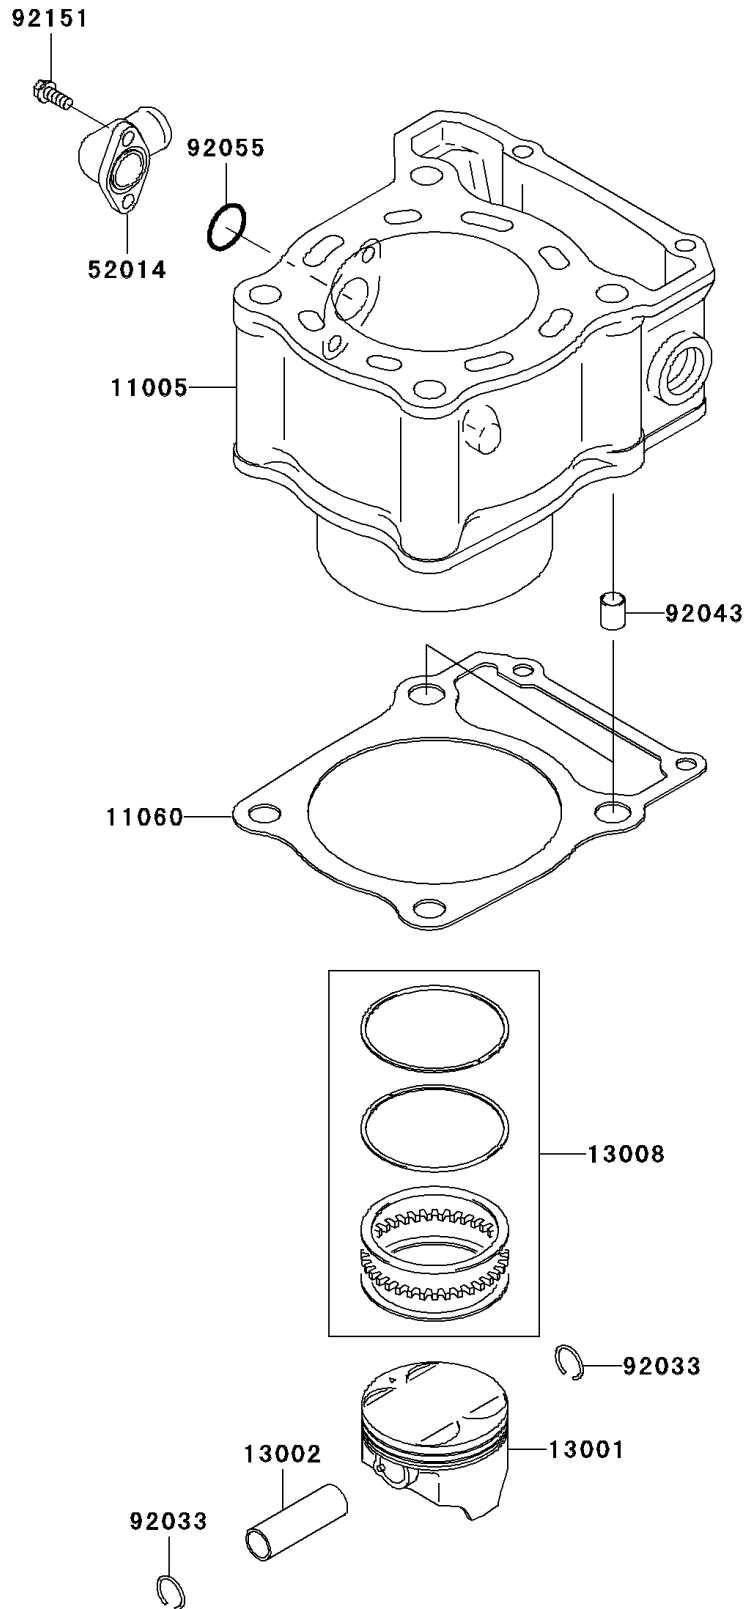

2006 KLX250S

PARTS DIAGRAM

Cylinder/Piston(s)

E1120

2006 KLX250S

PARTS LIST

Cylinder/Piston(s)

ITEM NAME

PART NUMBER

QUANTITY
