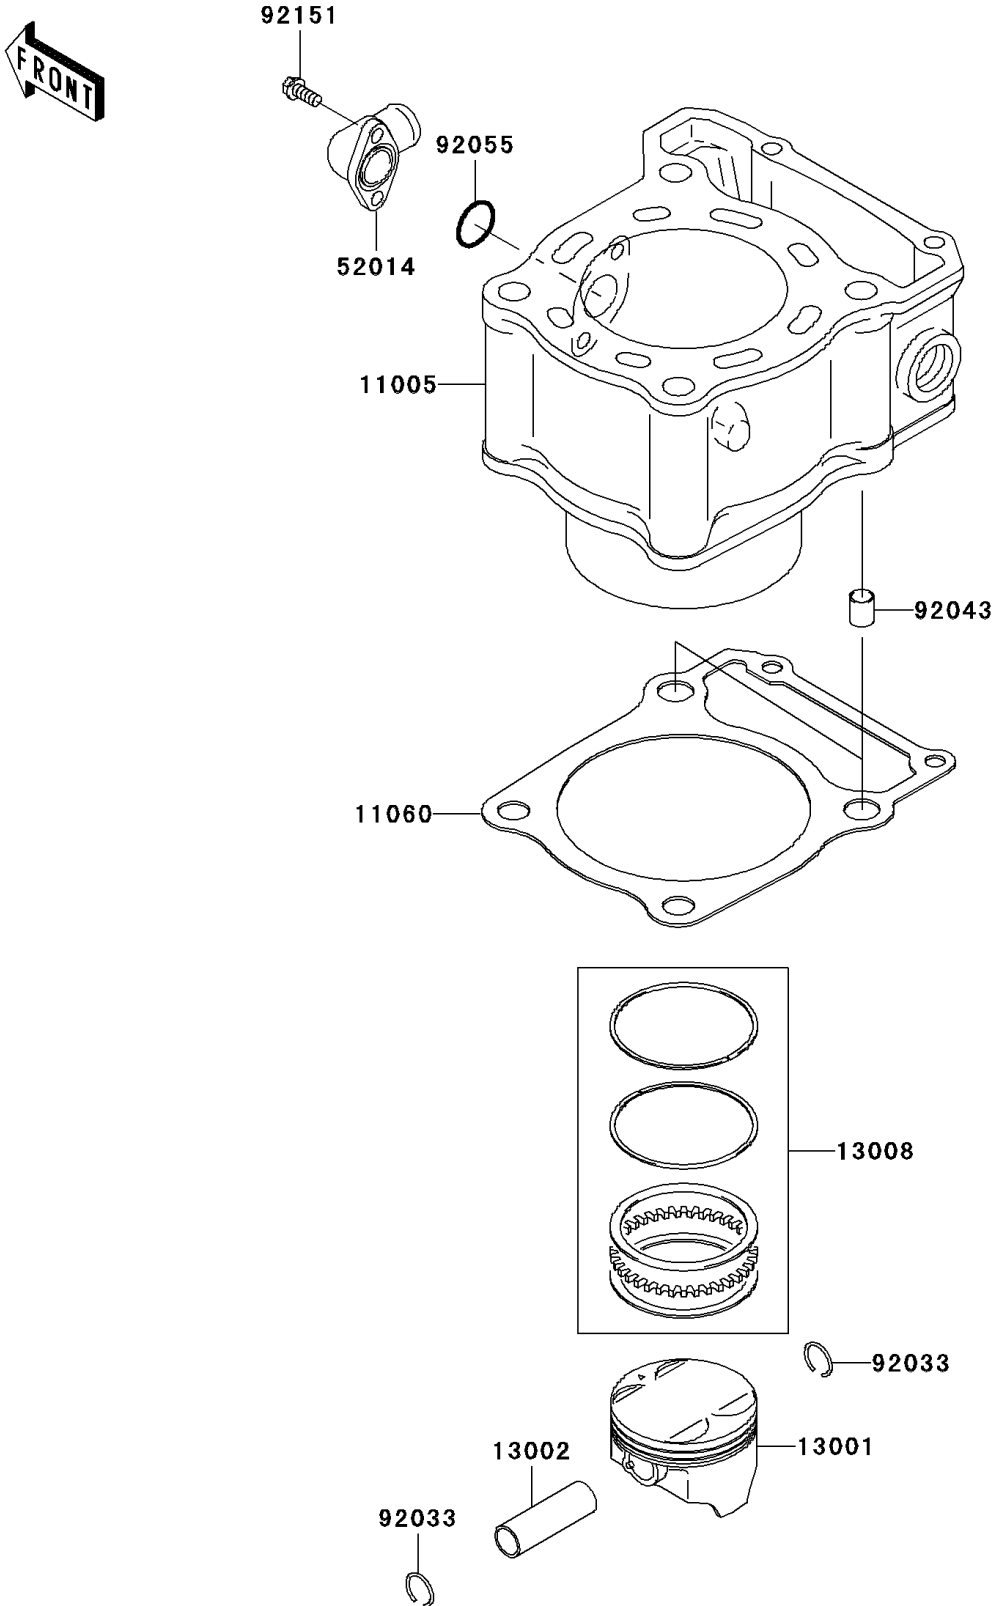

2006 KLX250S

PARTS DIAGRAM

Cylinder/Piston(s)

E1120

2006 KLX250S

PARTS LIST

Cylinder/Piston(s)

ITEM NAME	PART NUMBER	QUANTITY
CYLINDER-ENGINE (Ref # 11005)	11005-1982	1
GASKET,CYLINDER BASE (Ref # 11060)	11060-1740	1
PISTON-ENGINE (Ref # 13001)	13001-1433	1
PIN-PISTON (Ref # 13002)	13002-1073	1
RING-SET-PISTON (Ref # 13008)	13008-1149	1
ELBOW (Ref # 52014)	52014-1084	1
RING-SNAP (Ref # 92033)	92033-1054	2
PIN,10.1X12X14 (Ref # 92043)	92043-4009	2
RING-O,19.5X1.5 (Ref # 92055)	92055-055	1
BOLT,6X14 (Ref # 92151)	92151-1423	2