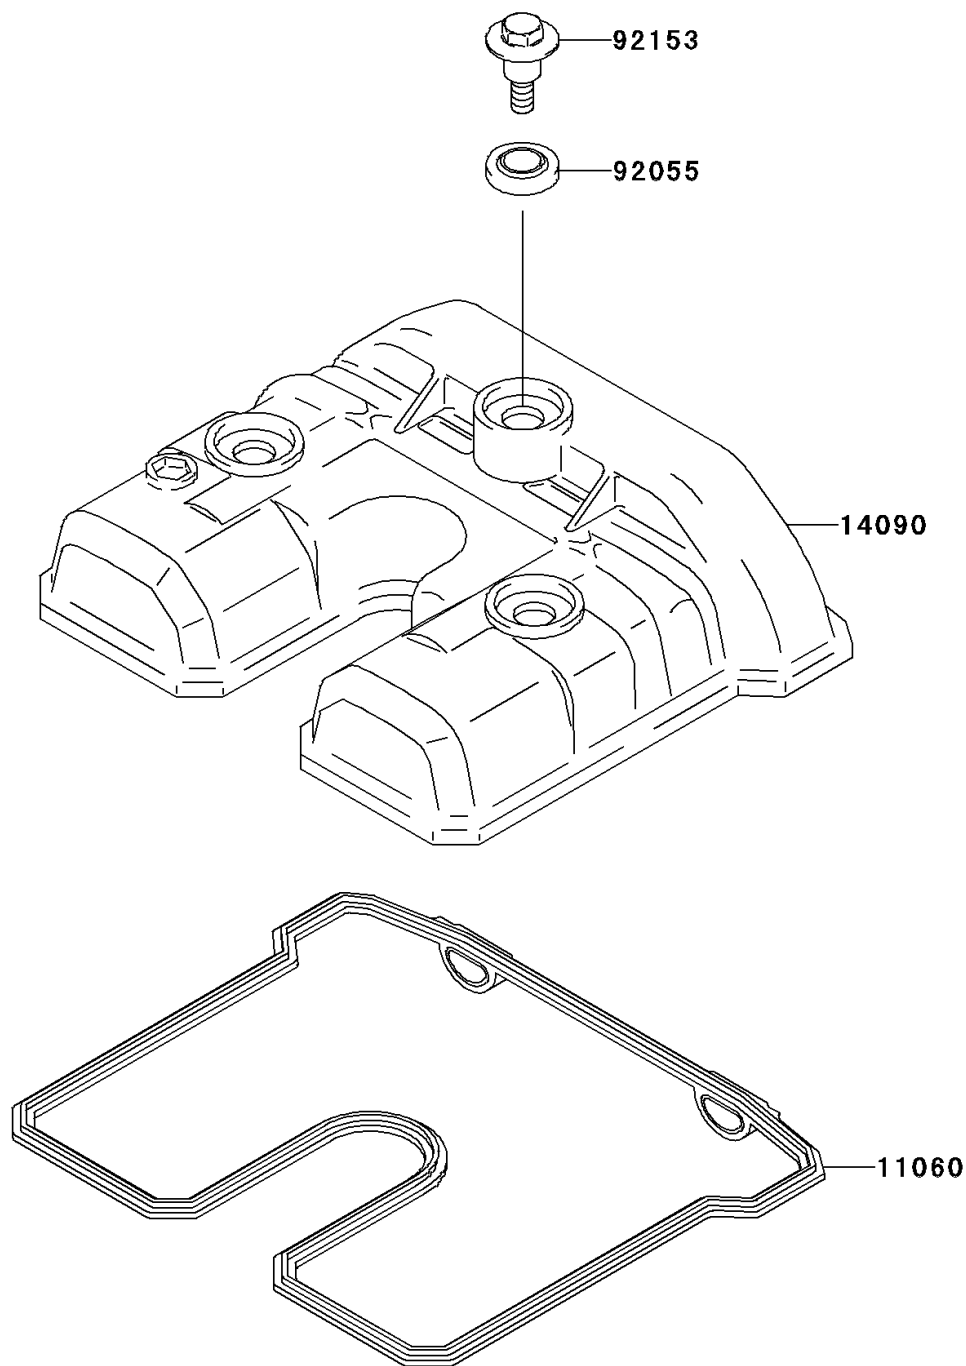

2007 KLX250S

PARTS DIAGRAM

Cylinder Head Cover

Kawasaki

Let the Good Times Roll®

E1112

2007 KLX250S

PARTS LIST

Cylinder Head Cover

ITEM NAME

PART NUMBER

QUANTITY
