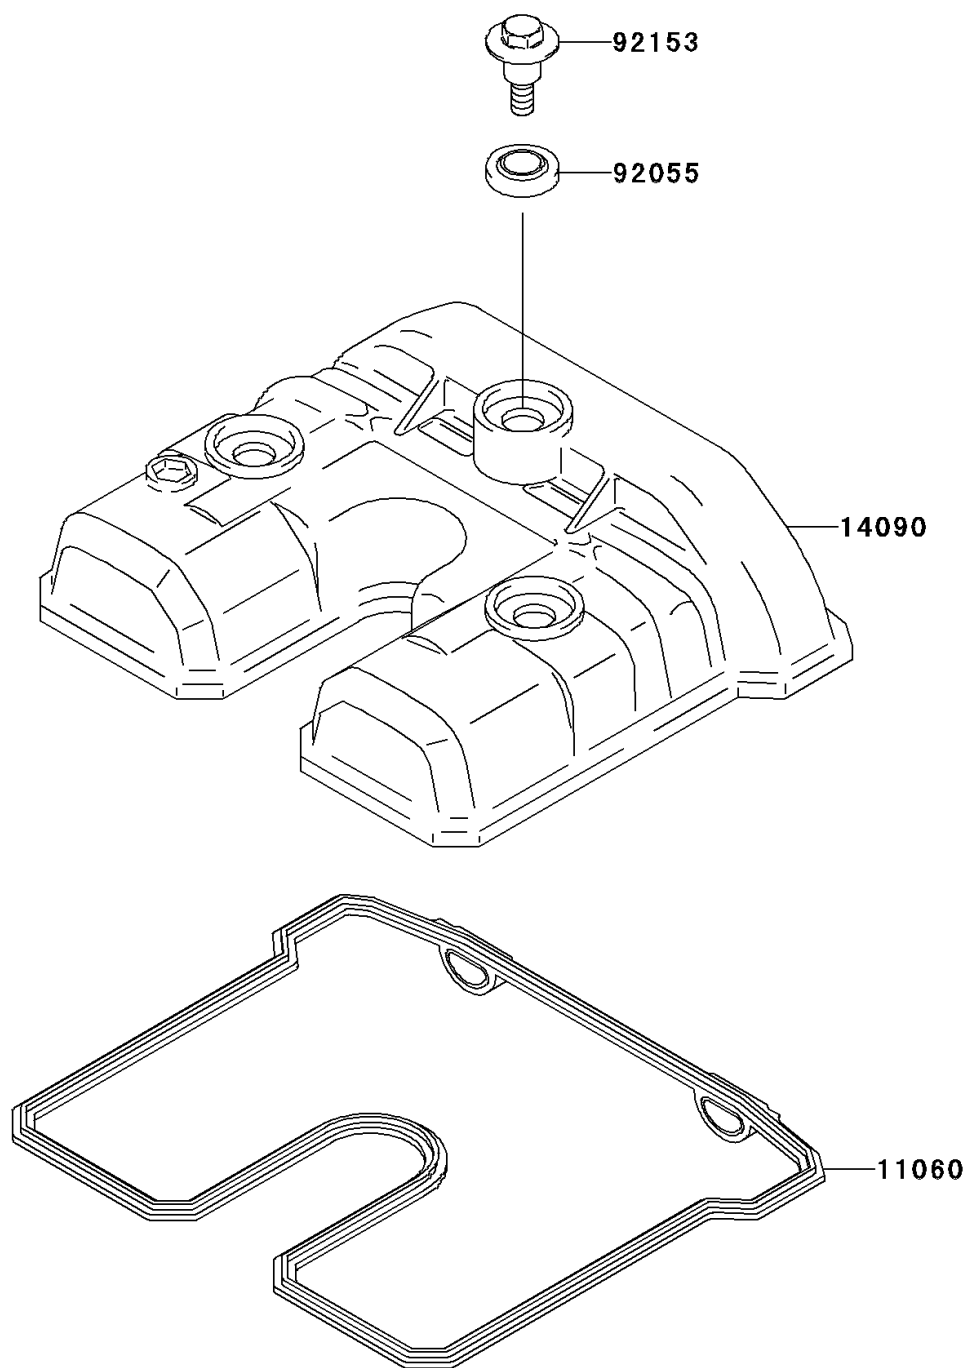

2006 KLX250S

PARTS DIAGRAM

Cylinder Head Cover

E1112

2006 KLX250S

PARTS LIST

Cylinder Head Cover

ITEM NAME

PART NUMBER

QUANTITY
