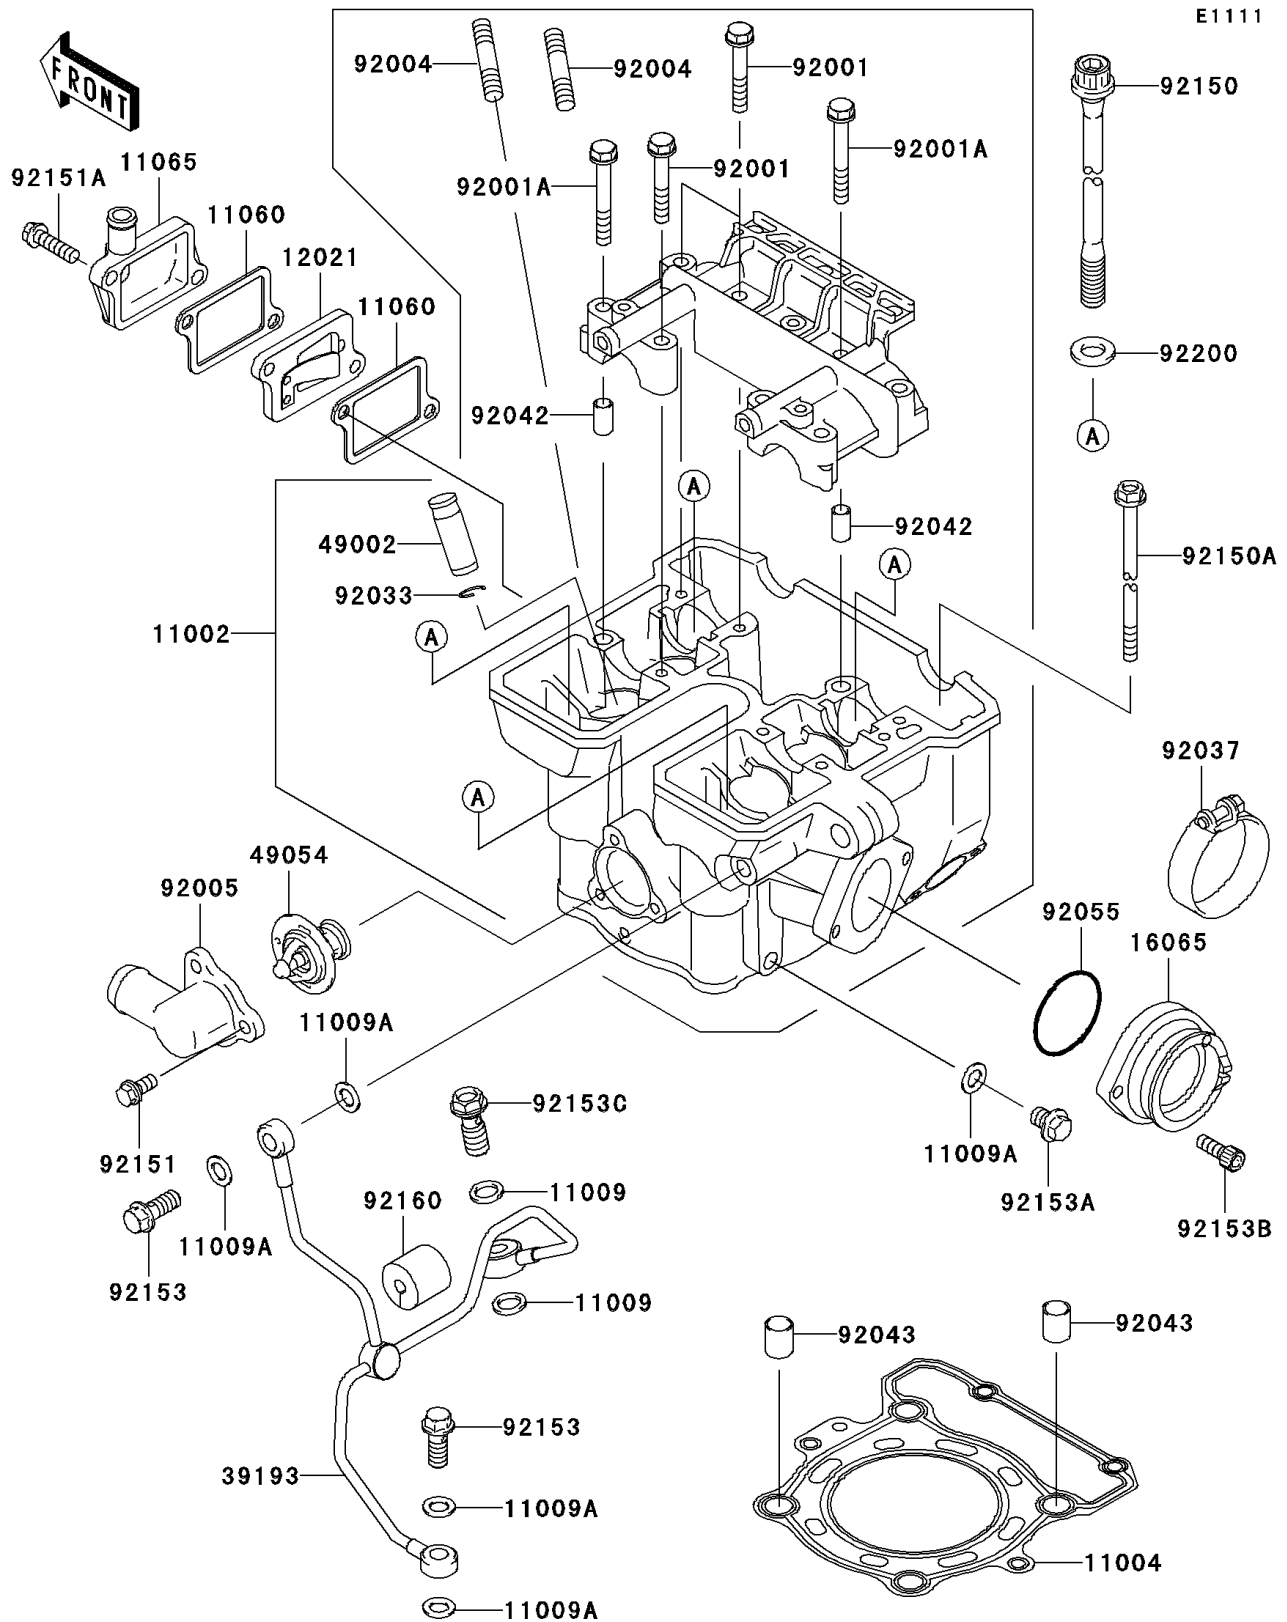

2006 KLX250S

PARTS DIAGRAM

Cylinder Head

2006 KLX250S

PARTS LIST

Cylinder Head

ITEM NAME

PART NUMBER

QUANTITY
