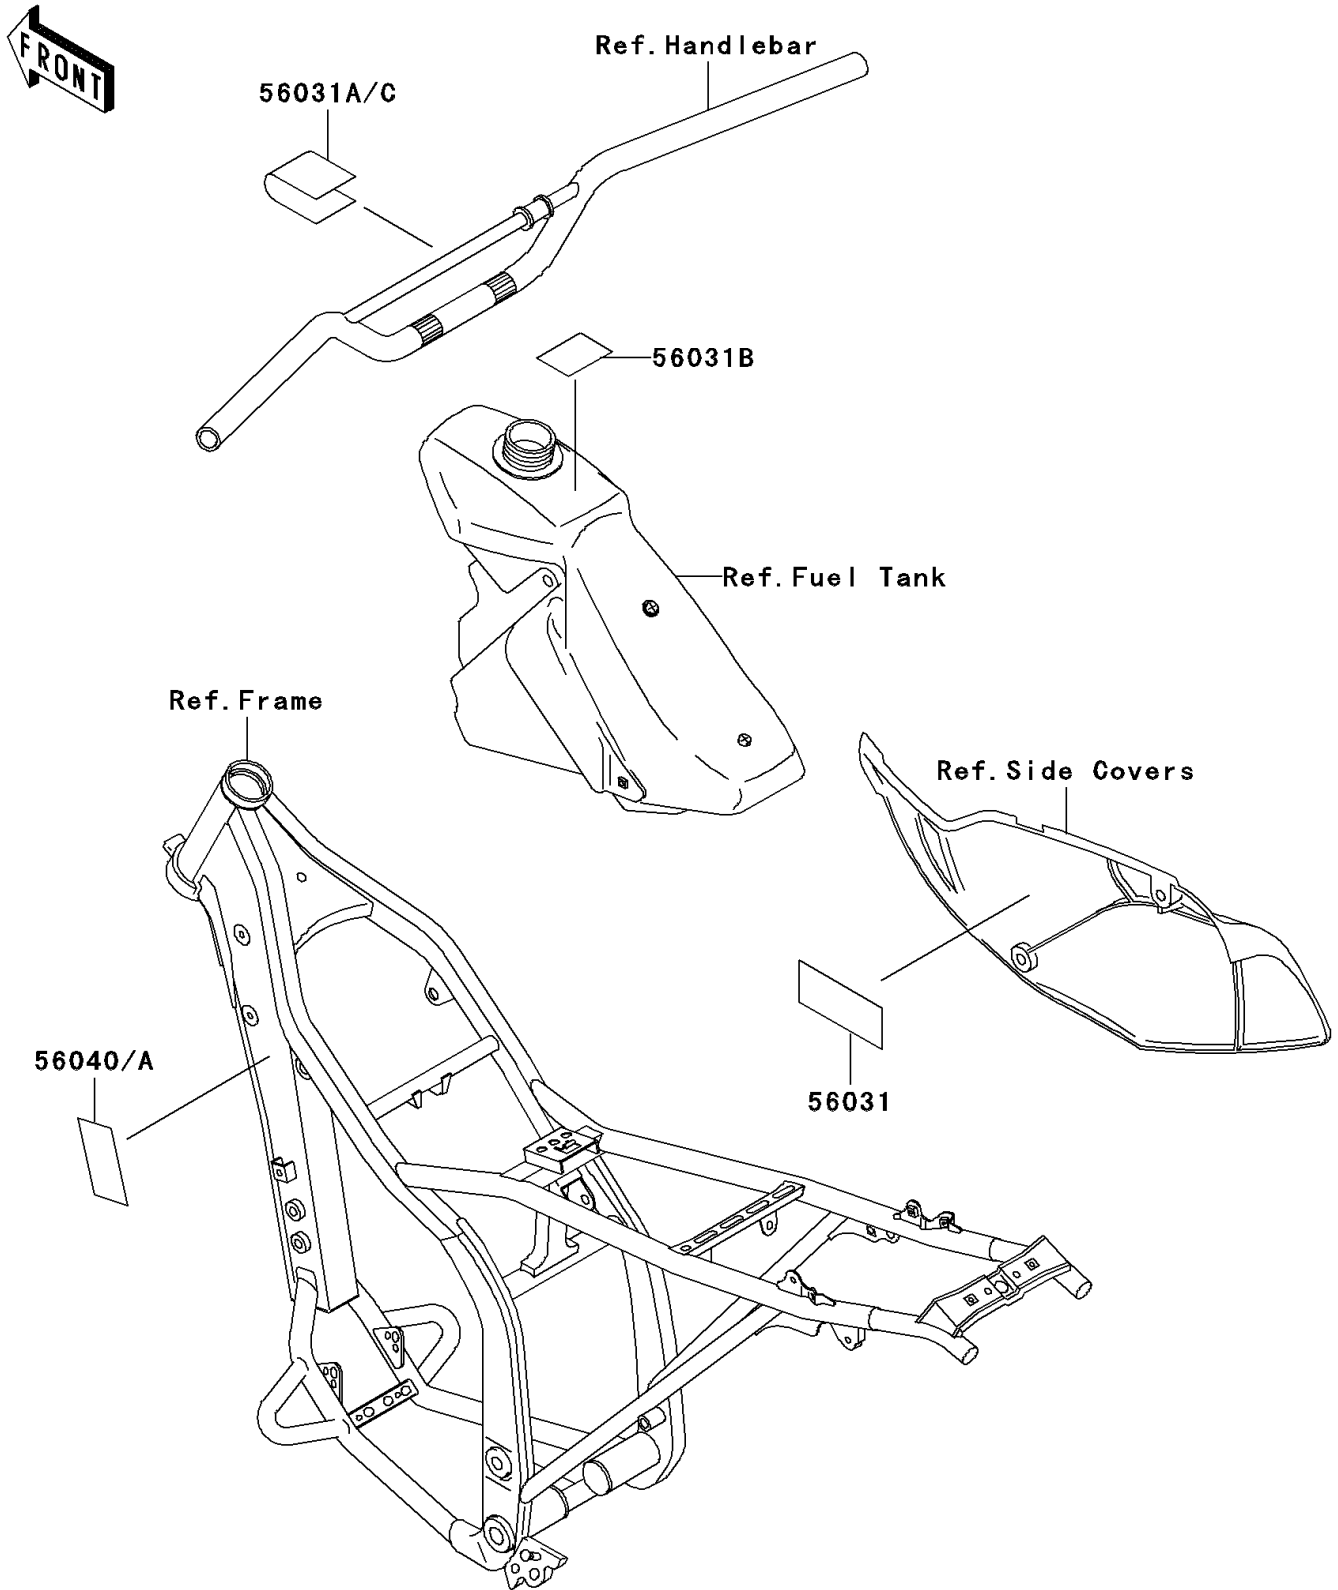

1995 KLX250R

PARTS DIAGRAM

Labels

F2860

1995 KLX250R

PARTS LIST

Labels

ITEM NAME

PART NUMBER

QUANTITY
