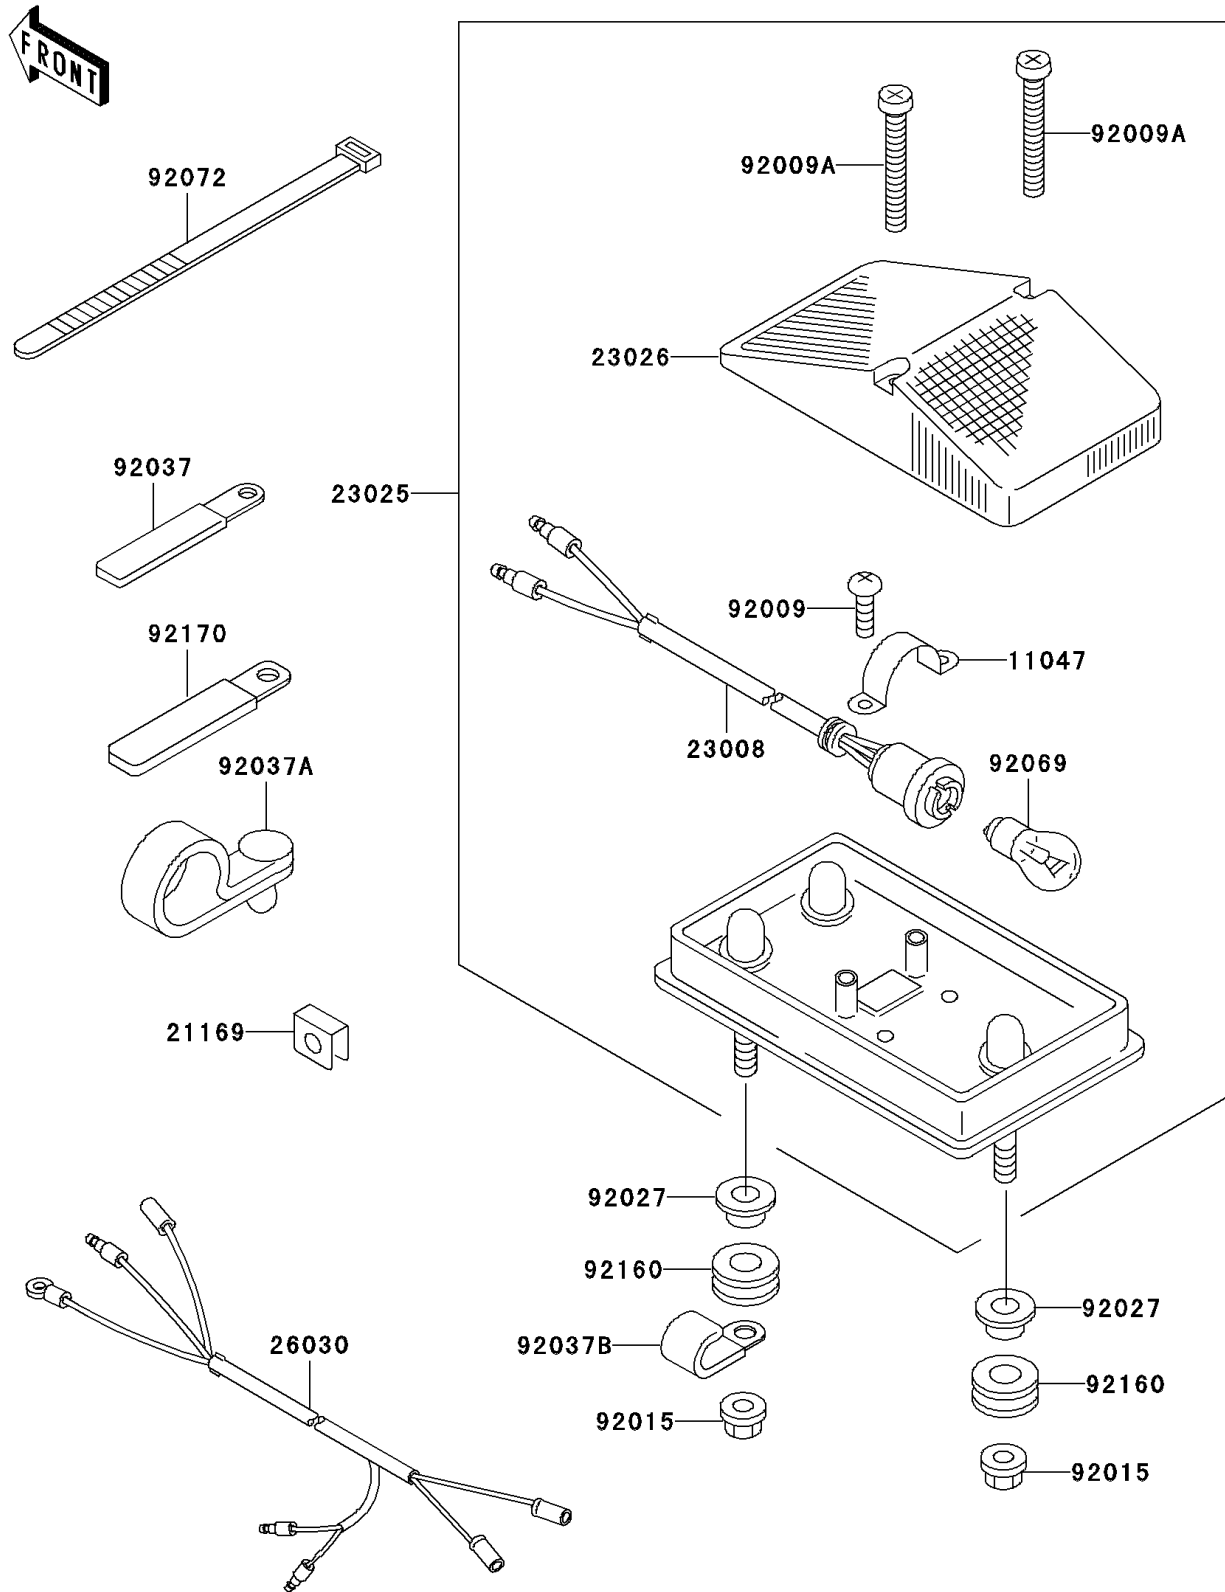

1995 KLX250R

PARTS DIAGRAM

Taillight(s)

F2720

1995 KLX250R

PARTS LIST

Taillight(s)

ITEM NAME

PART NUMBER

QUANTITY
