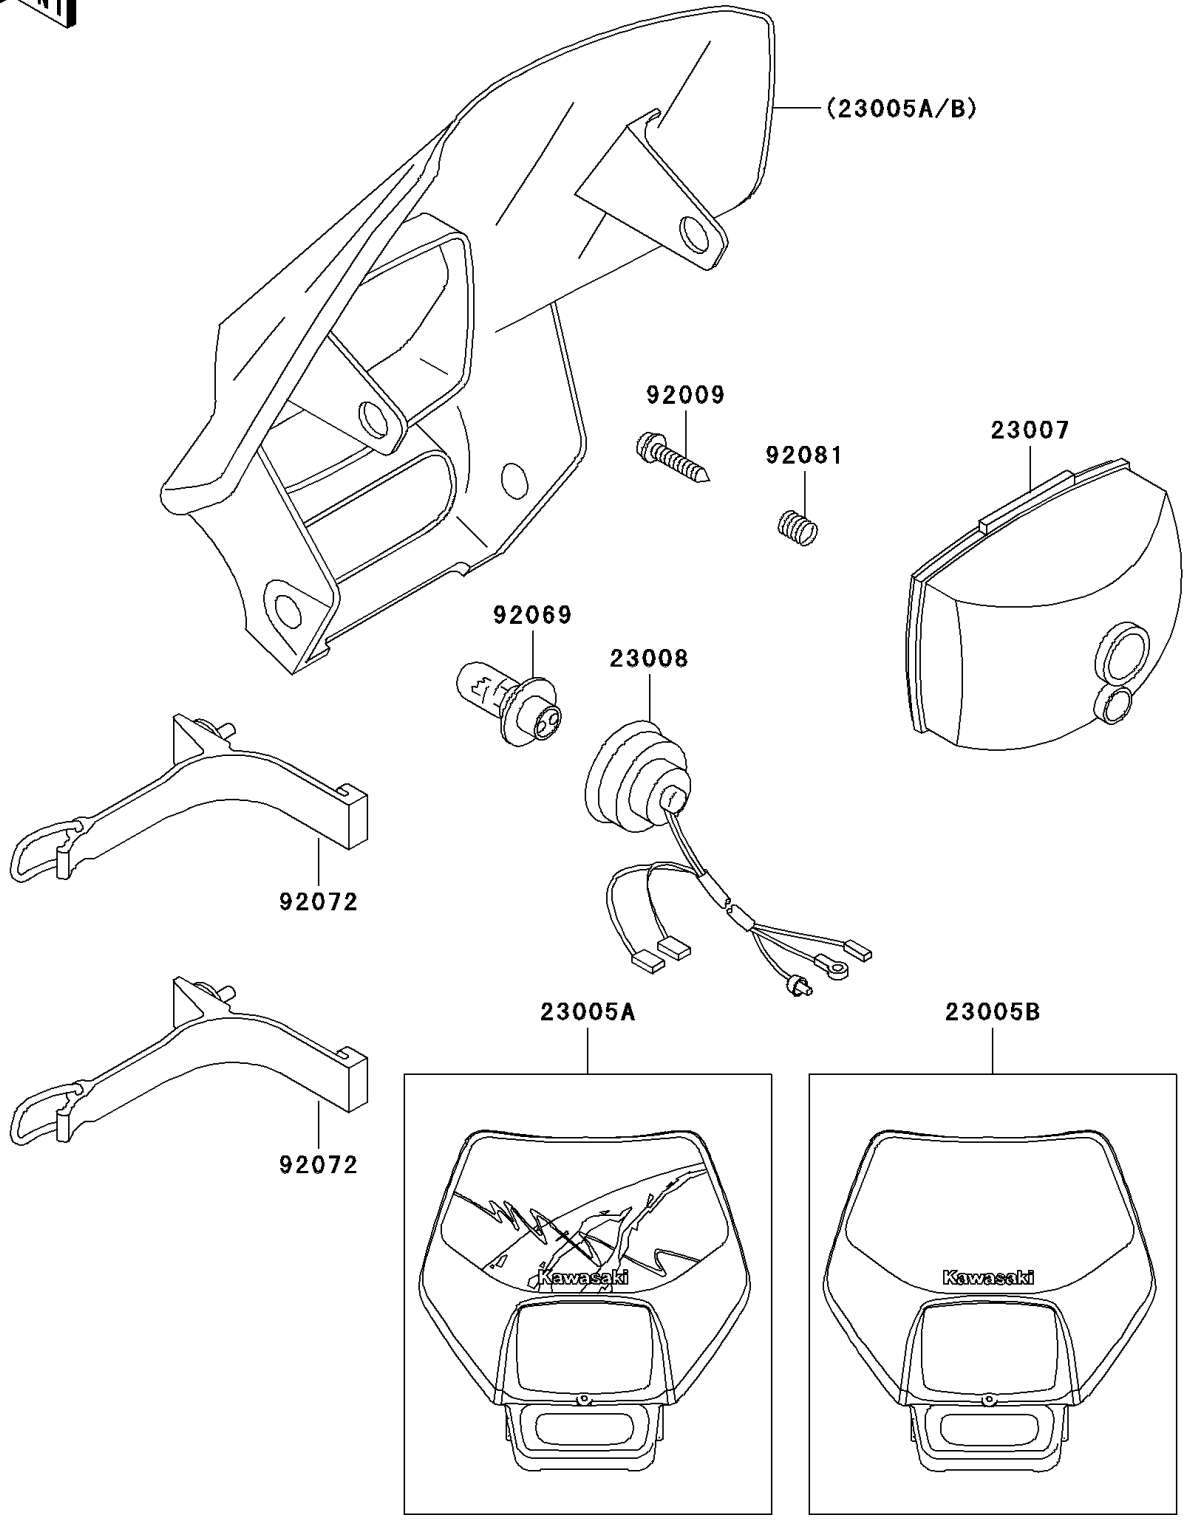

1995 KLX250R

PARTS DIAGRAM

Headlight(s)

F2710

1995 KLX250R

PARTS LIST

Headlight(s)

Kawasaki

Let the Good Times Roll®

ITEM NAME

PART NUMBER

QUANTITY
