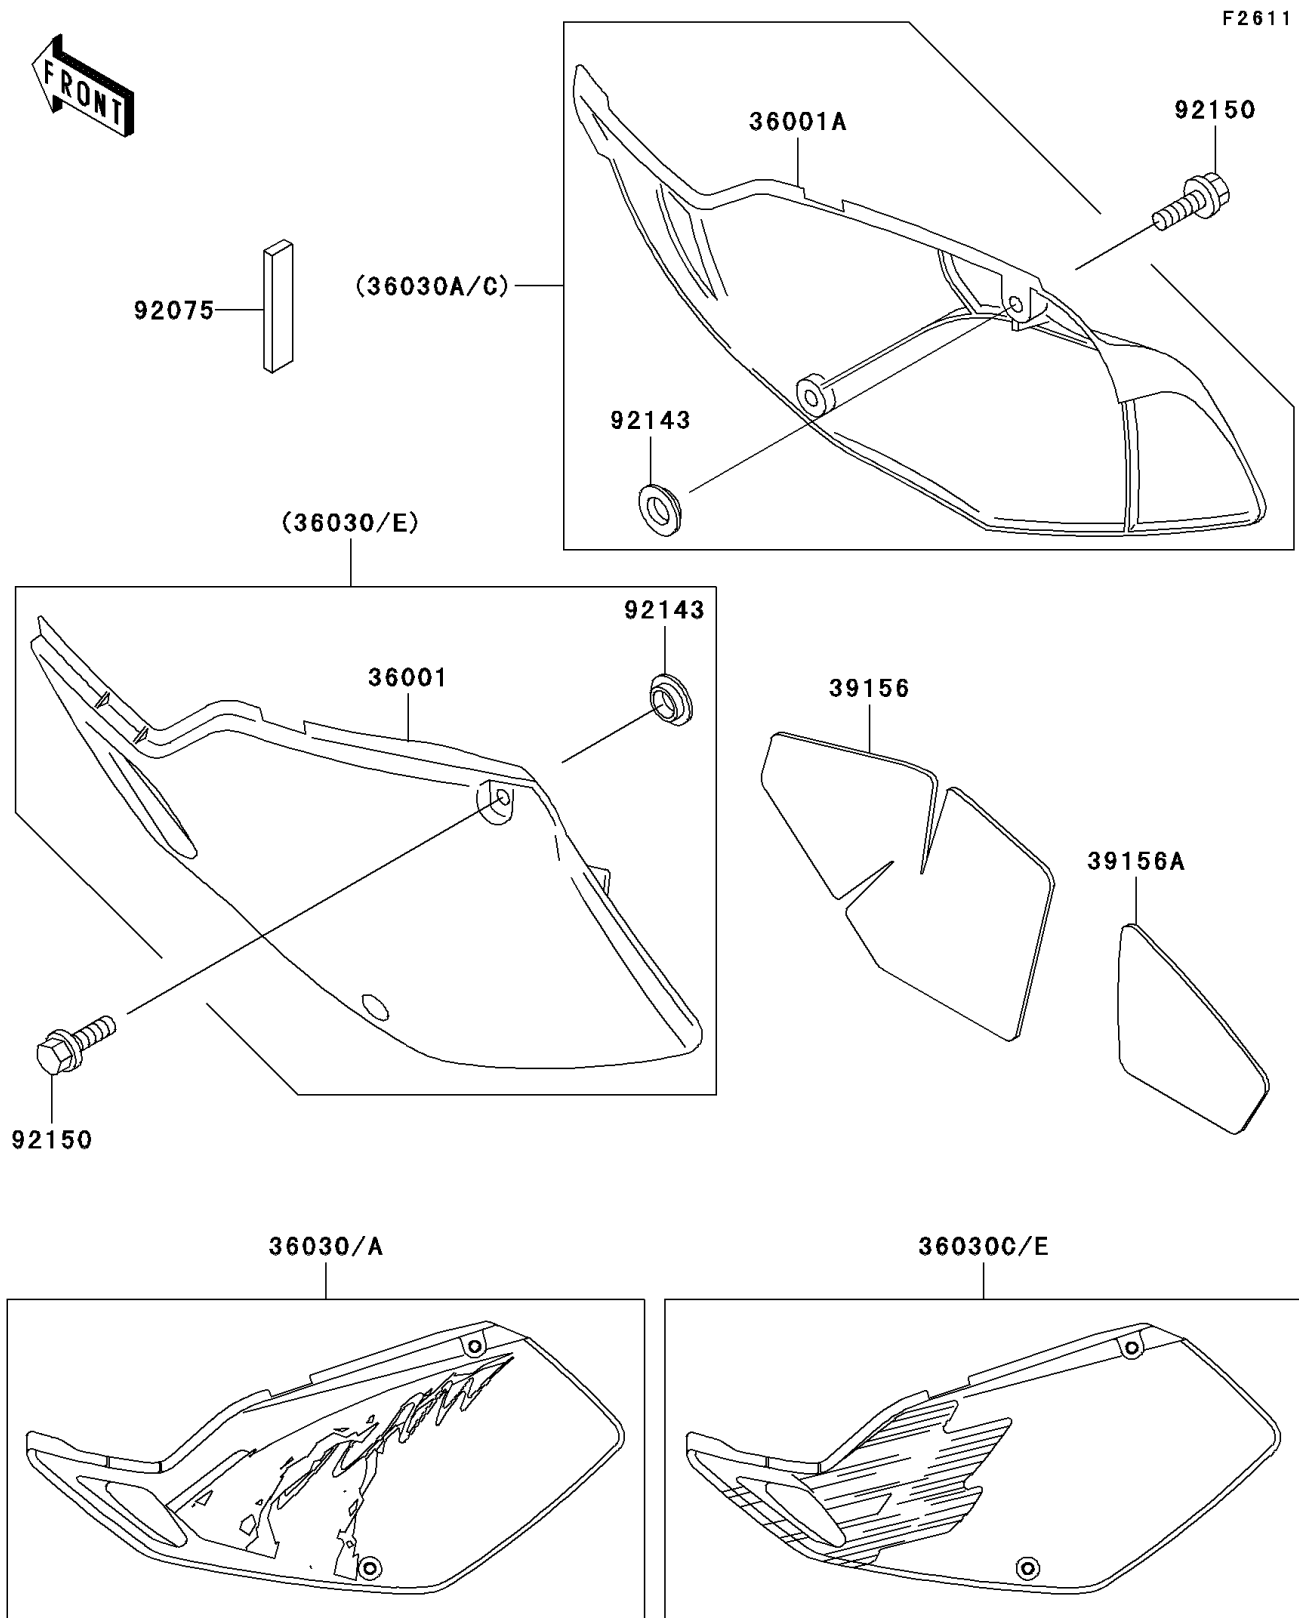

1995 KLX250R

PARTS DIAGRAM

Side Covers

1995 KLX250R

PARTS LIST

Side Covers

Kawasaki

Let the Good Times Roll®

ITEM NAME

PART NUMBER

QUANTITY
