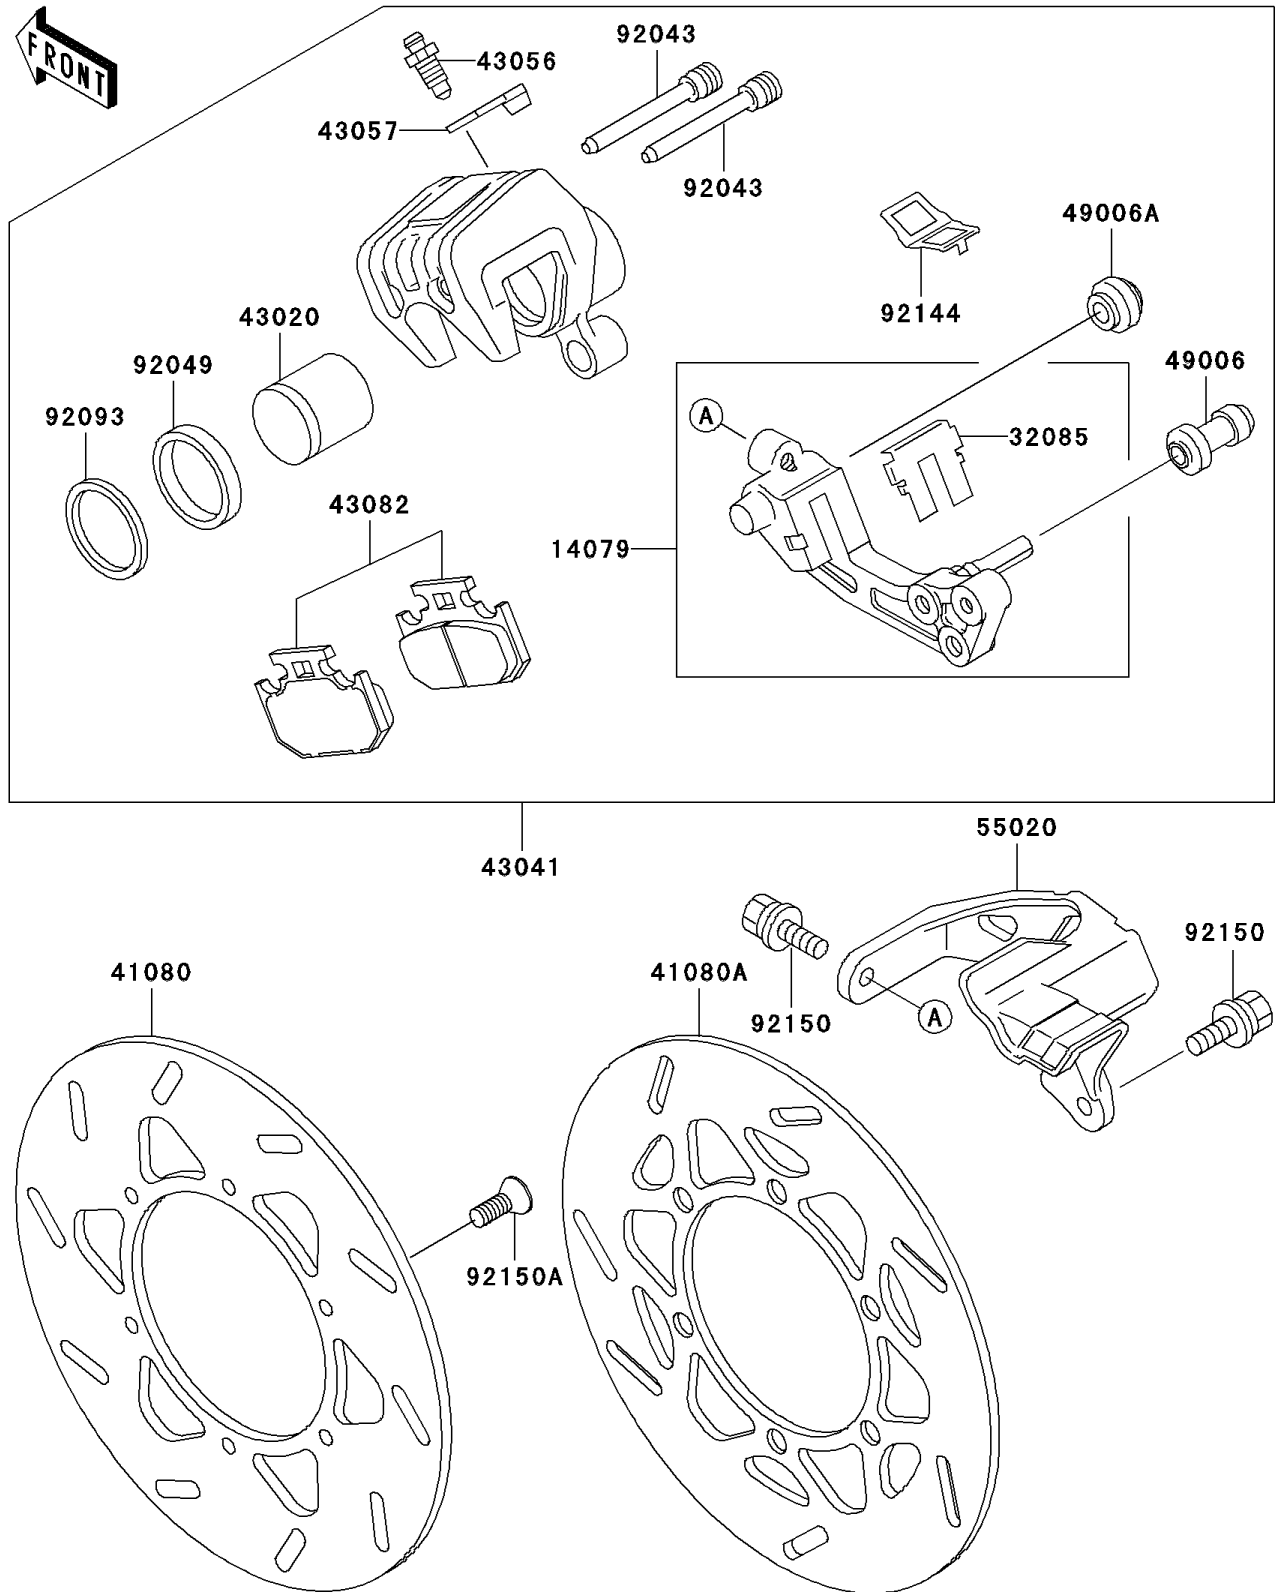

# 1995 KLX250R

## PARTS DIAGRAM

### Rear Brake

F2294

## PARTS LIST