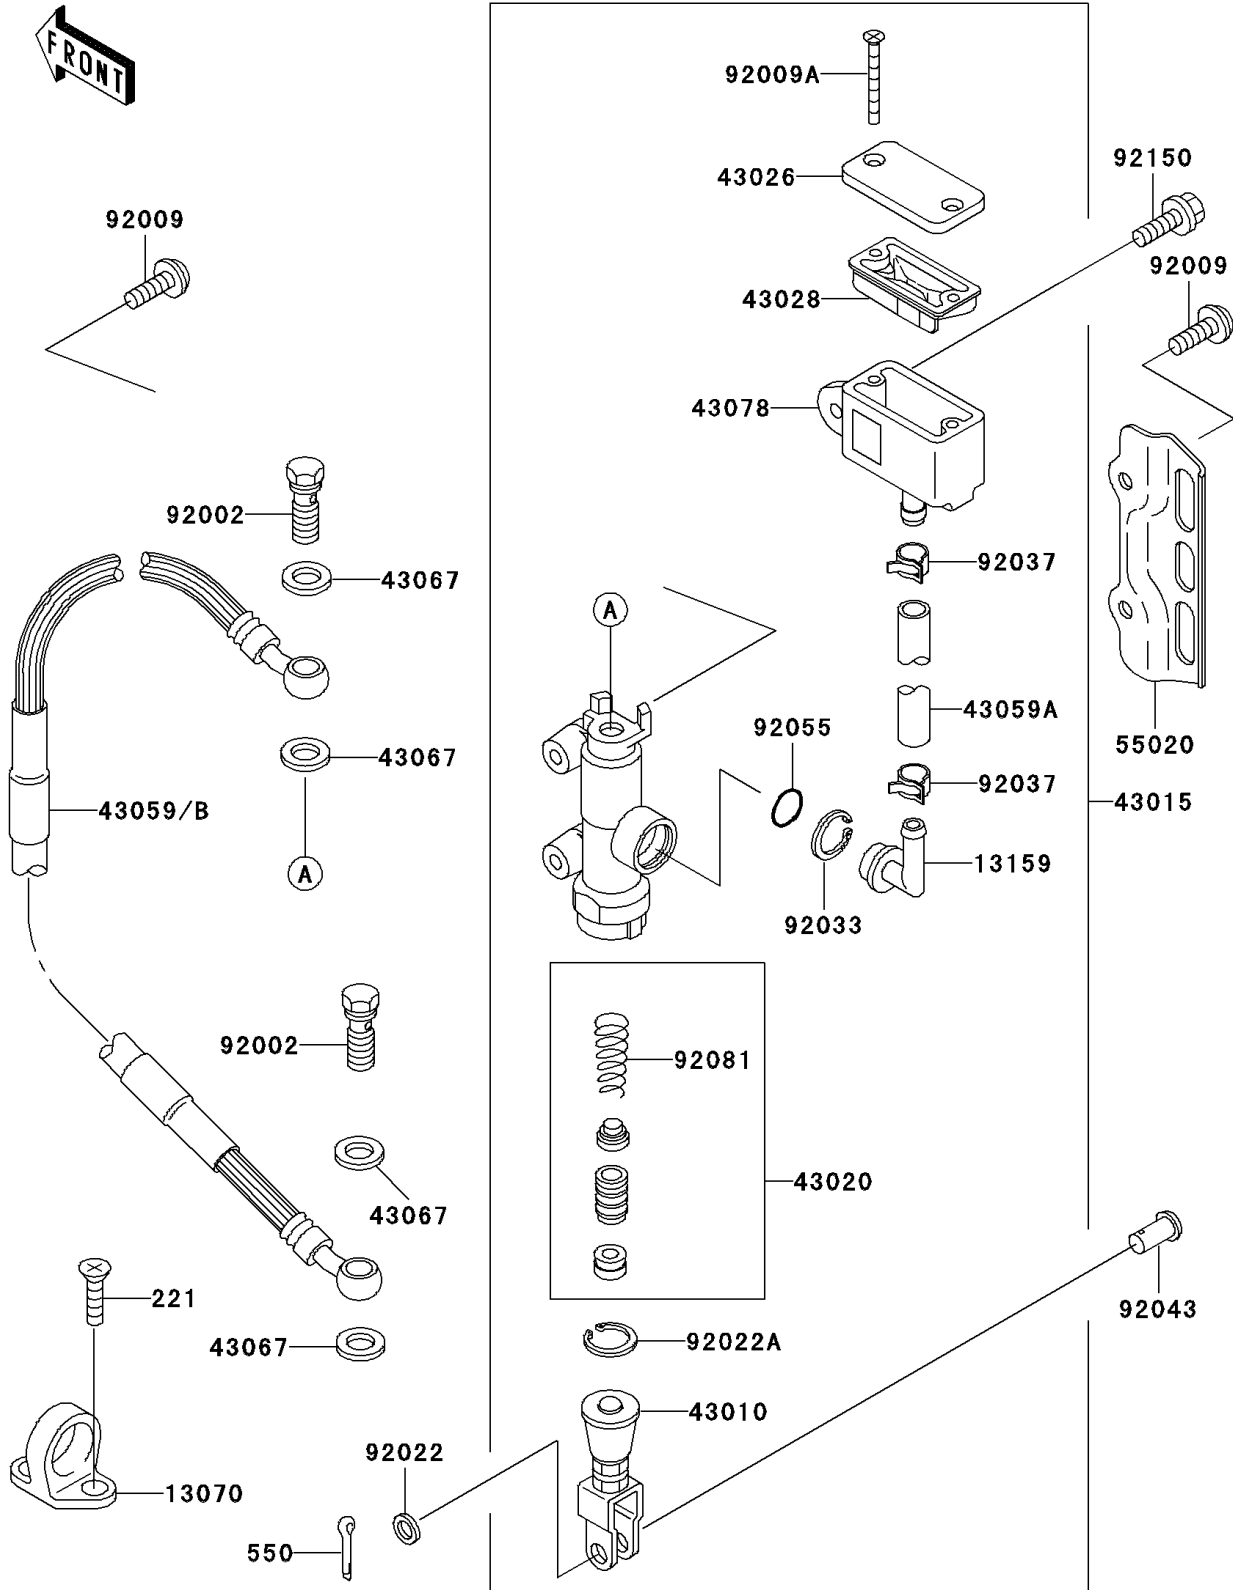

## PARTS DIAGRAM

# 1995 KLX250R

## PARTS LIST

### Rear Master Cylinder

**ITEM NAME**

**PART NUMBER**

**QUANTITY**

---