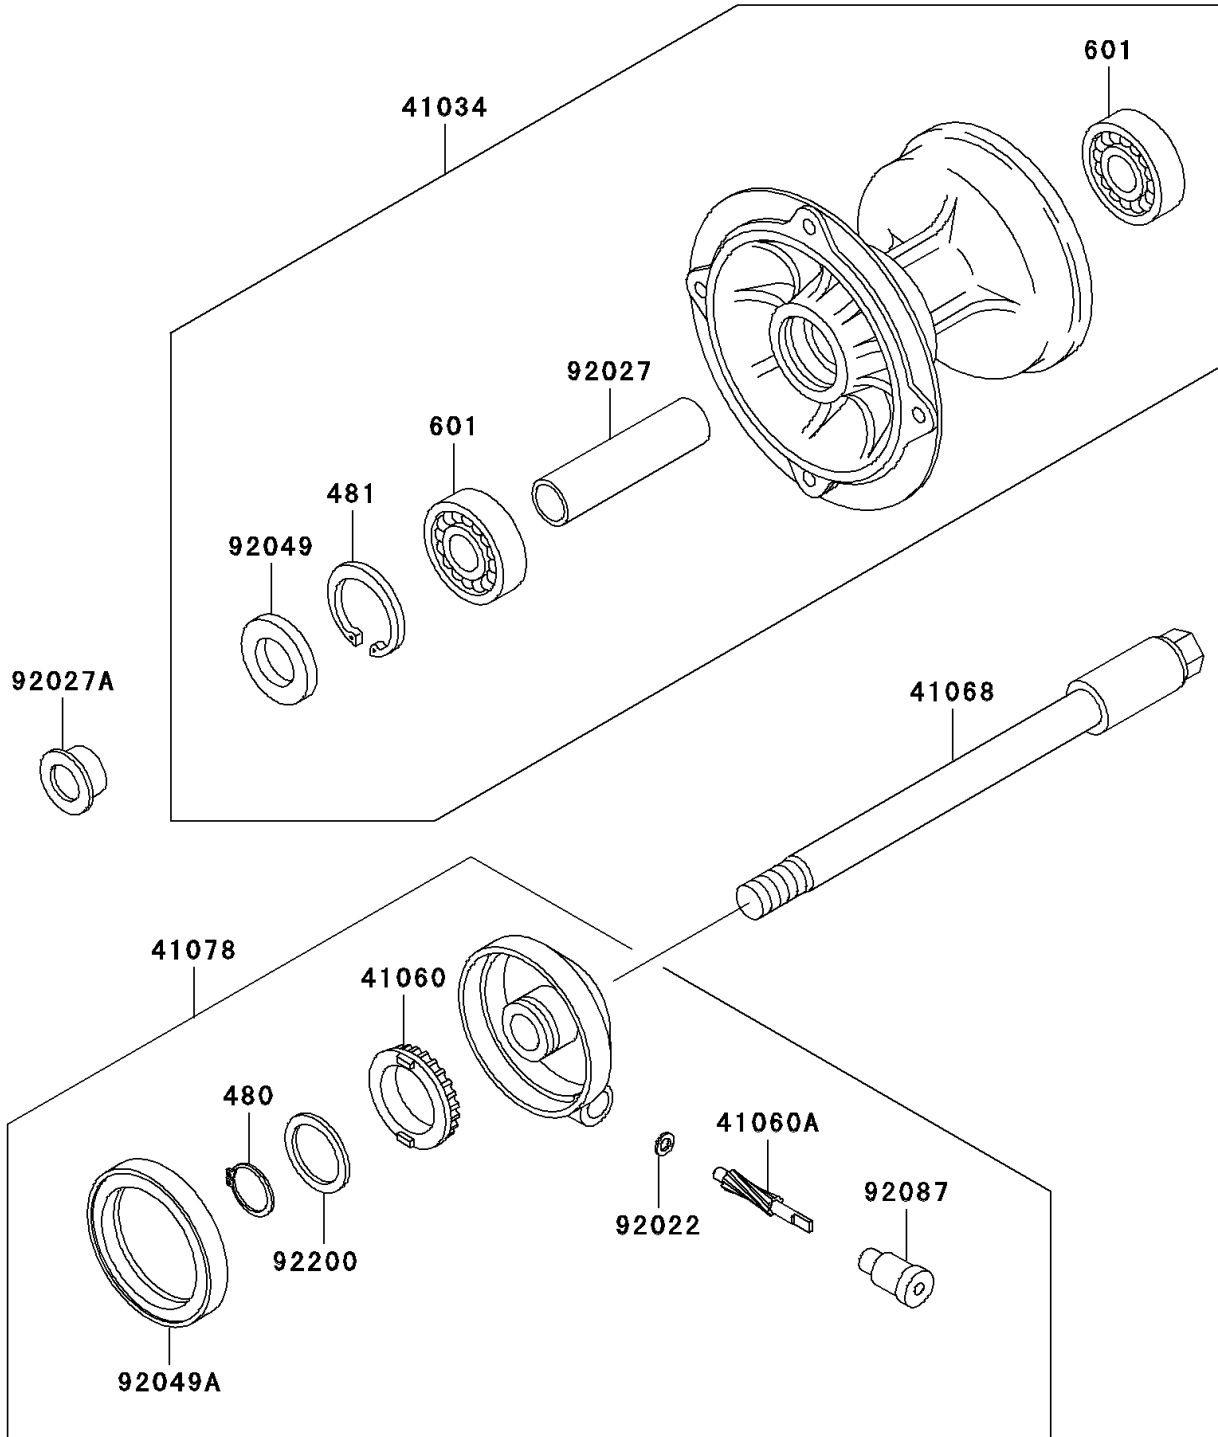

1995 KLX250R

PARTS DIAGRAM

Front Hub

F2230

1995 KLX250R

PARTS LIST

Front Hub

ITEM NAME

PART NUMBER

QUANTITY
