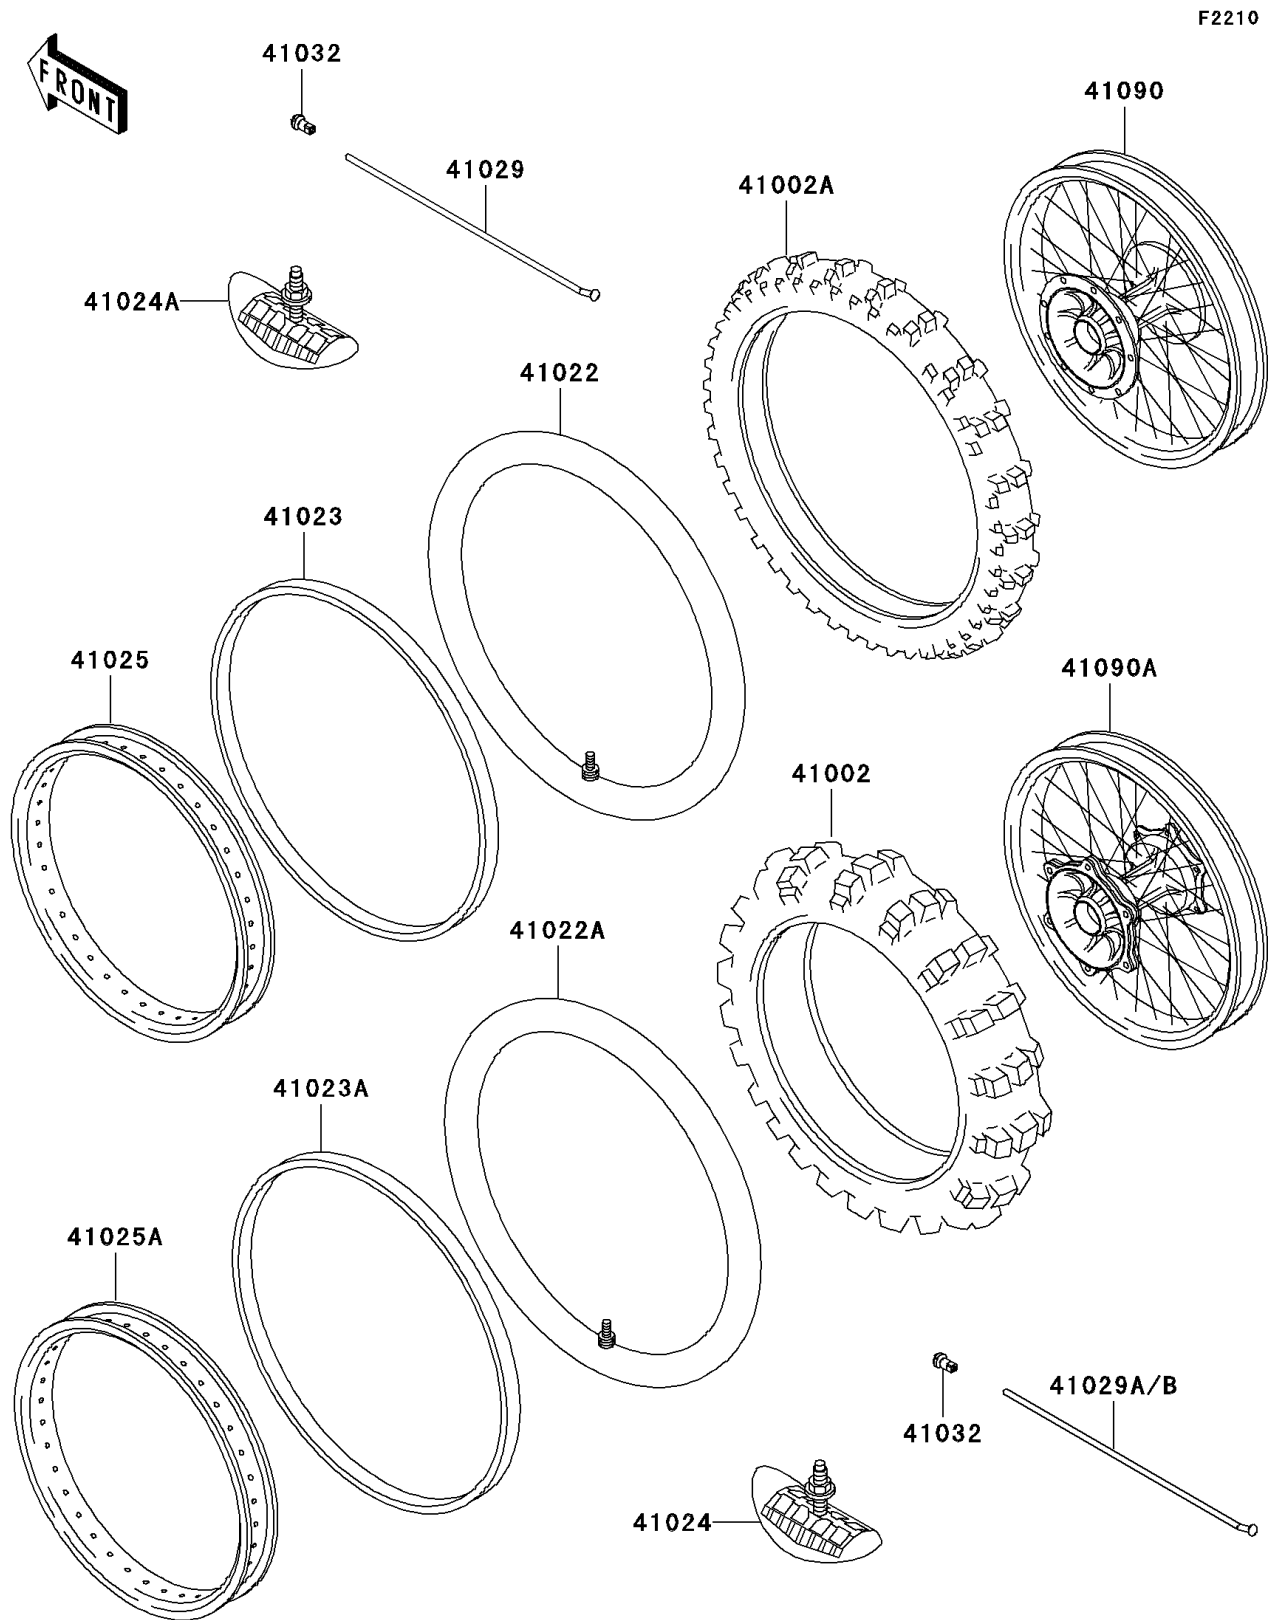

1995 KLX250R

PARTS DIAGRAM

Wheels/Tires

1995 KLX250R

PARTS LIST

Wheels/Tires

ITEM NAME	PART NUMBER	QUANTITY
TIRE,RR,100/100-18 59M,K695(D) (Ref # 41002)	41002-1753	1
TIRE,FR,80/100-21 51M,K490J(D) (Ref # 41002A)	41002-1803	1
TUBE-TIRE,80/100-21(D) (Ref # 41022)	41022-1118	1
TUBE-TIRE,100/100-18(D) (Ref # 41022A)	41022-1119	1
BAND-RIM,80/100-21(D) (Ref # 41023)	41023-1069	1
BAND-RIM,100/100-18(D) (Ref # 41023A)	41023-1070	1
STOPPER-RIM,2.15-M(DUNLOP) (Ref # 41024)	41024-009	1
STOPPER-RIM,1.60-M(DUNLOP) (Ref # 41024A)	41024-010	1
RIM,FR,1.60X21 (Ref # 41025)	41025-1257	1
RIM,RR,2.15X18 (Ref # 41025A)	41025-1275	1
SPOKE-INNER,FR,228MMX165D (Ref # 41029)	41029-1206	36
SPOKE-INNER,RR,RH,193MMX165D (Ref # 41029A)	41029-1217	18
SPOKE-INNER,RR,LH,189MMX160D (Ref # 41029B)	41029-1223	18
NIPPLE-SPOKE (Ref # 41032)	41032-1061	72
WHEEL-SUB ASSY,FR (Ref # 41090)	41090-1090	1
WHEEL-SUB ASSY,RR (Ref # 41090A)	41090-1095	1