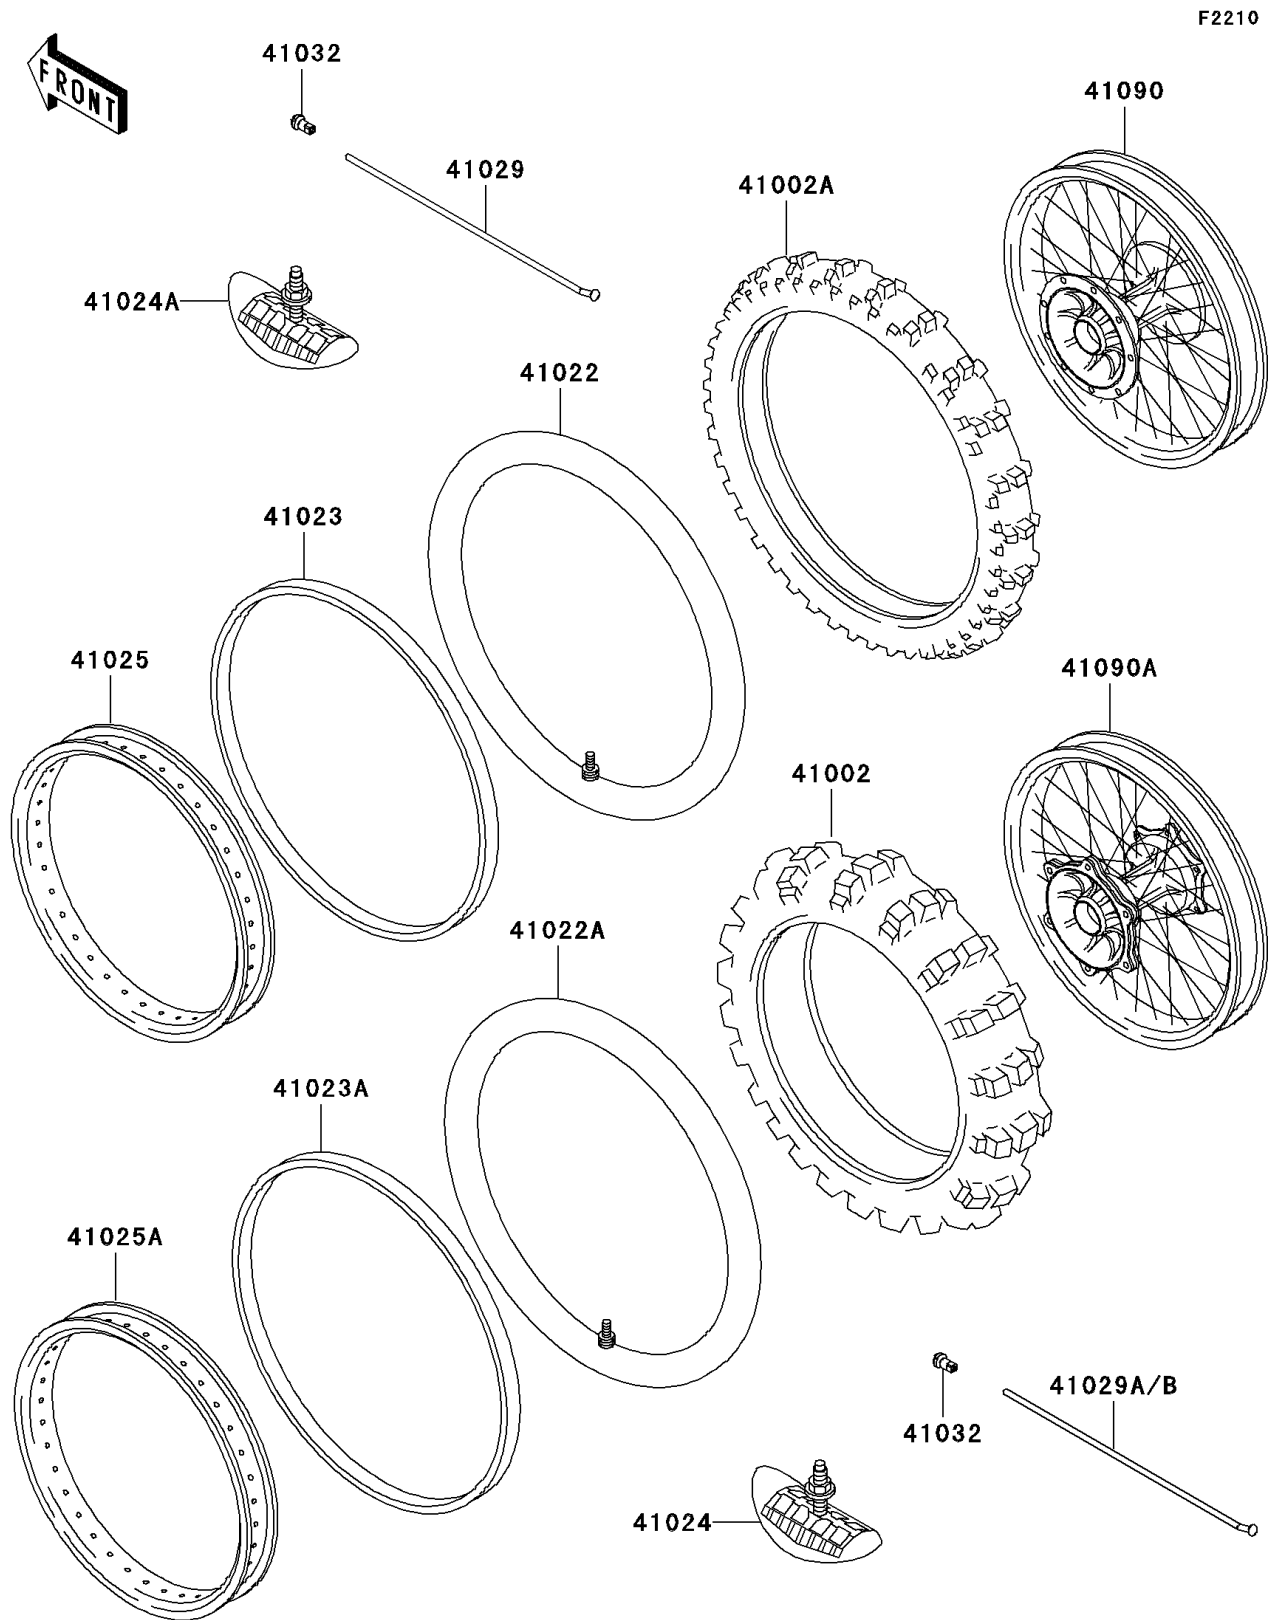

1995 KLX250R

PARTS DIAGRAM

Wheels/Tires

1995 KLX250R

PARTS LIST

Wheels/Tires

Kawasaki

Let the Good Times Roll®

ITEM NAME

PART NUMBER

QUANTITY
