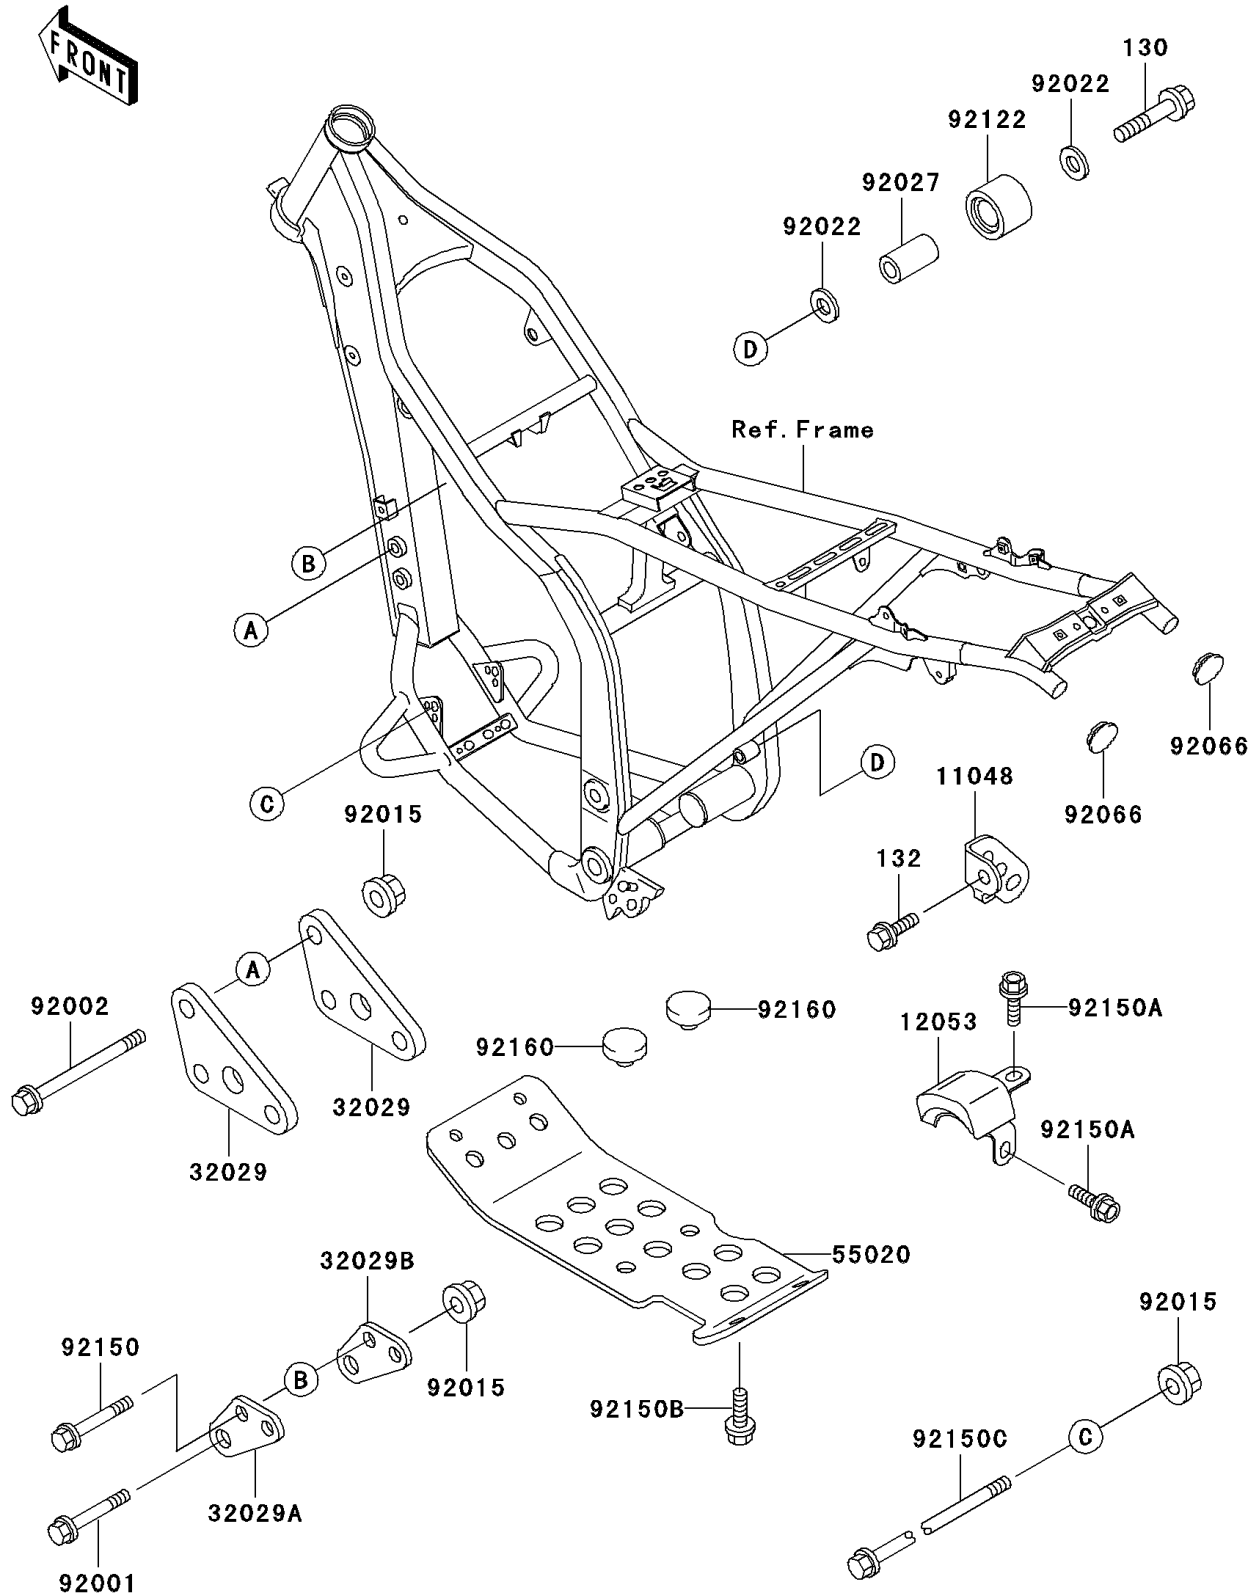

1995 KLX250R

PARTS DIAGRAM

Frame Fittings

F2131

1995 KLX250R

PARTS LIST

Frame Fittings

Kawasaki

Let the Good Times Roll®

ITEM NAME

PART NUMBER

QUANTITY
