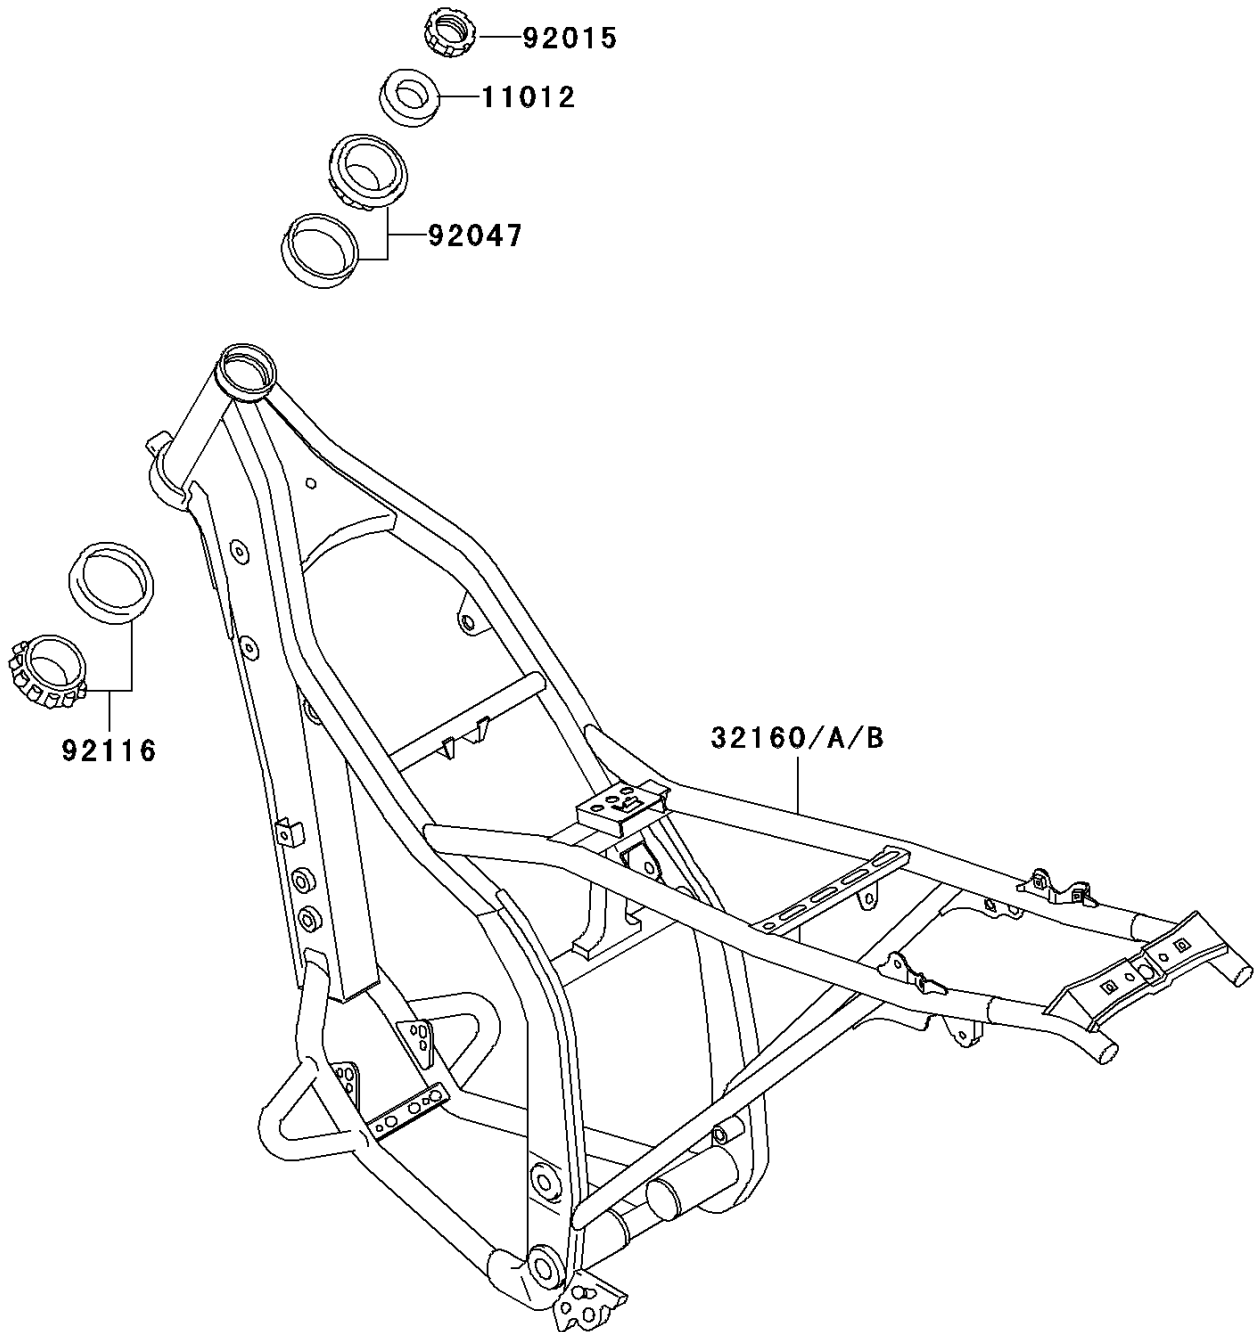

1994 KLX250R

PARTS DIAGRAM

Frame

F2120

1994 KLX250R

PARTS LIST

Frame

ITEM NAME	PART NUMBER	QUANTITY
CAP,STEERING STEM (Ref # 11012)	11012-1762	1
FRAME-COMP,VIOLET (Ref # 32160)	32160-1366-TY	1
NUT,25MM,T=12 (Ref # 92015)	92015-1546	1
RACE,ROLLER,32005JR RS (Ref # 92047)	92047-017	1
BEARING-ROLLER,HI-CAP32006JRRS (Ref # 92116)	92116-1069	1