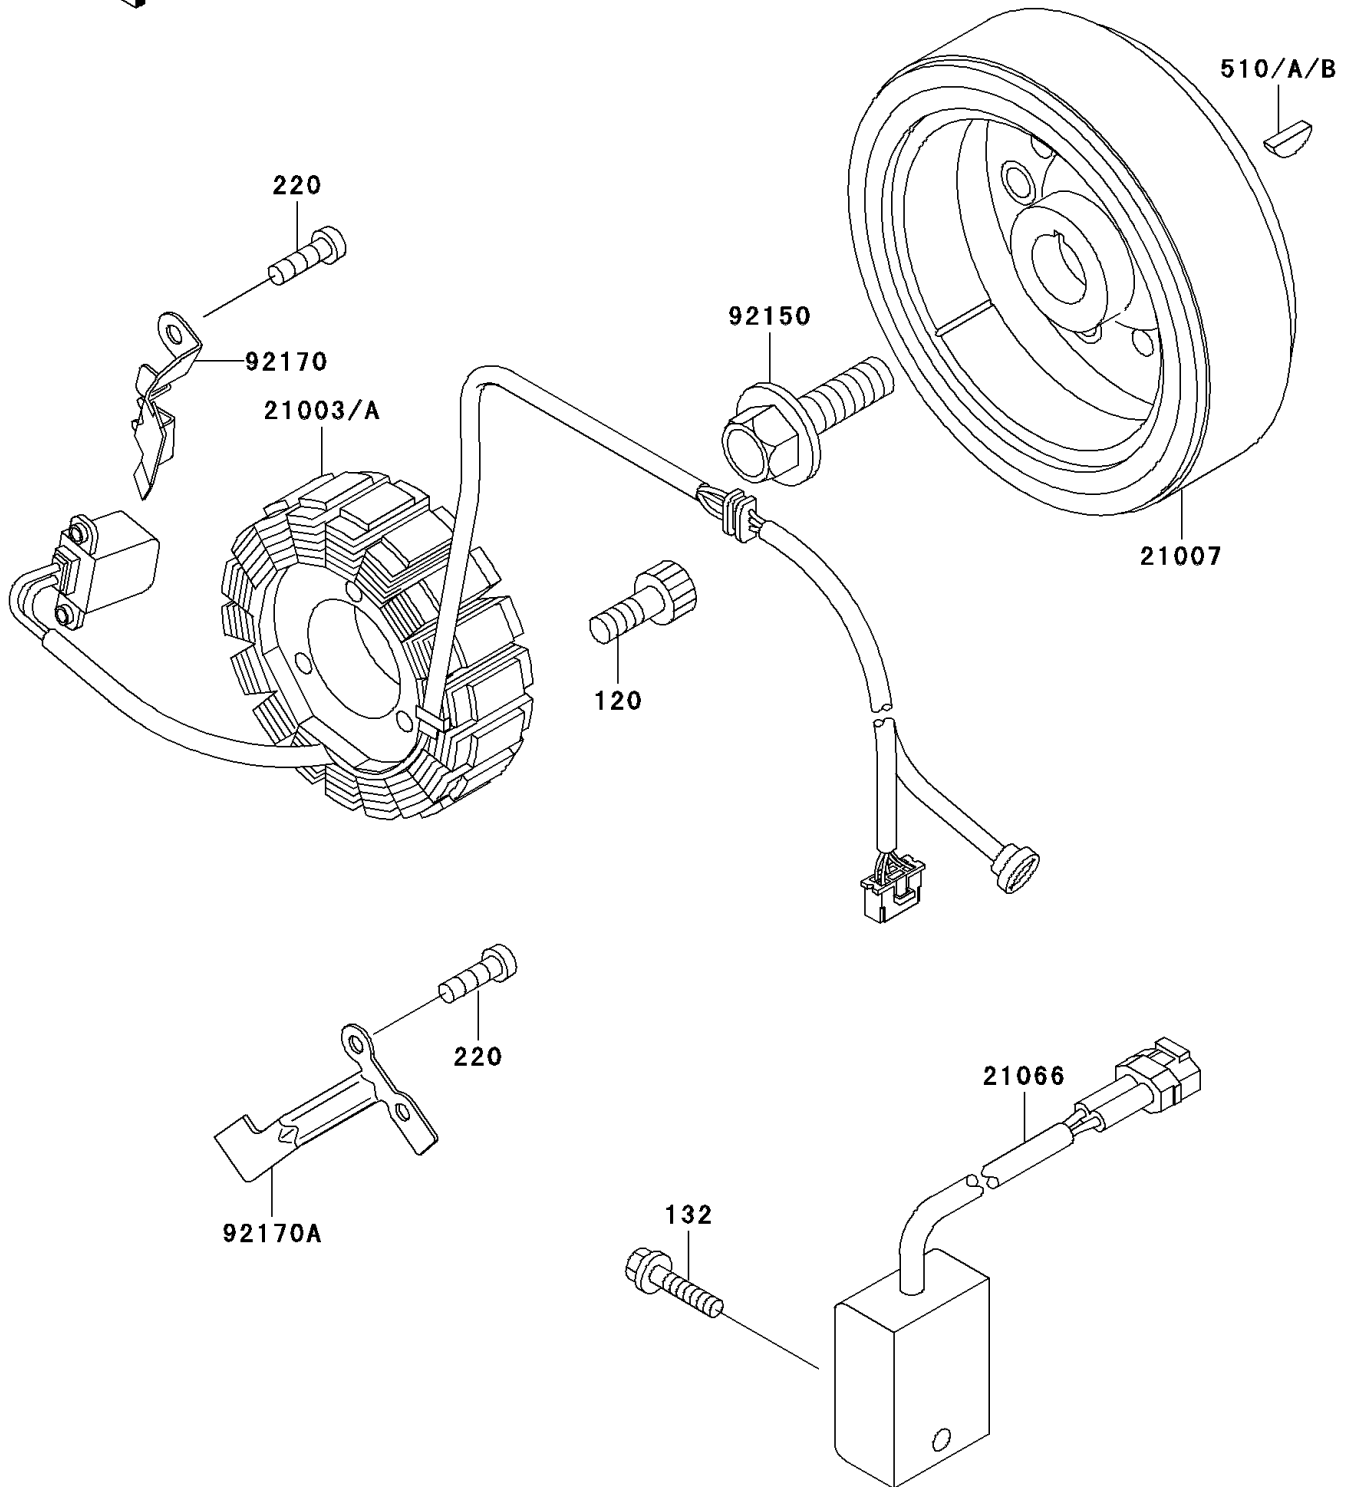

1995 KLX250R

PARTS DIAGRAM

Generator

E1810

1995 KLX250R

PARTS LIST

Generator

Kawasaki

Let the Good Times Roll®

ITEM NAME

PART NUMBER

QUANTITY
