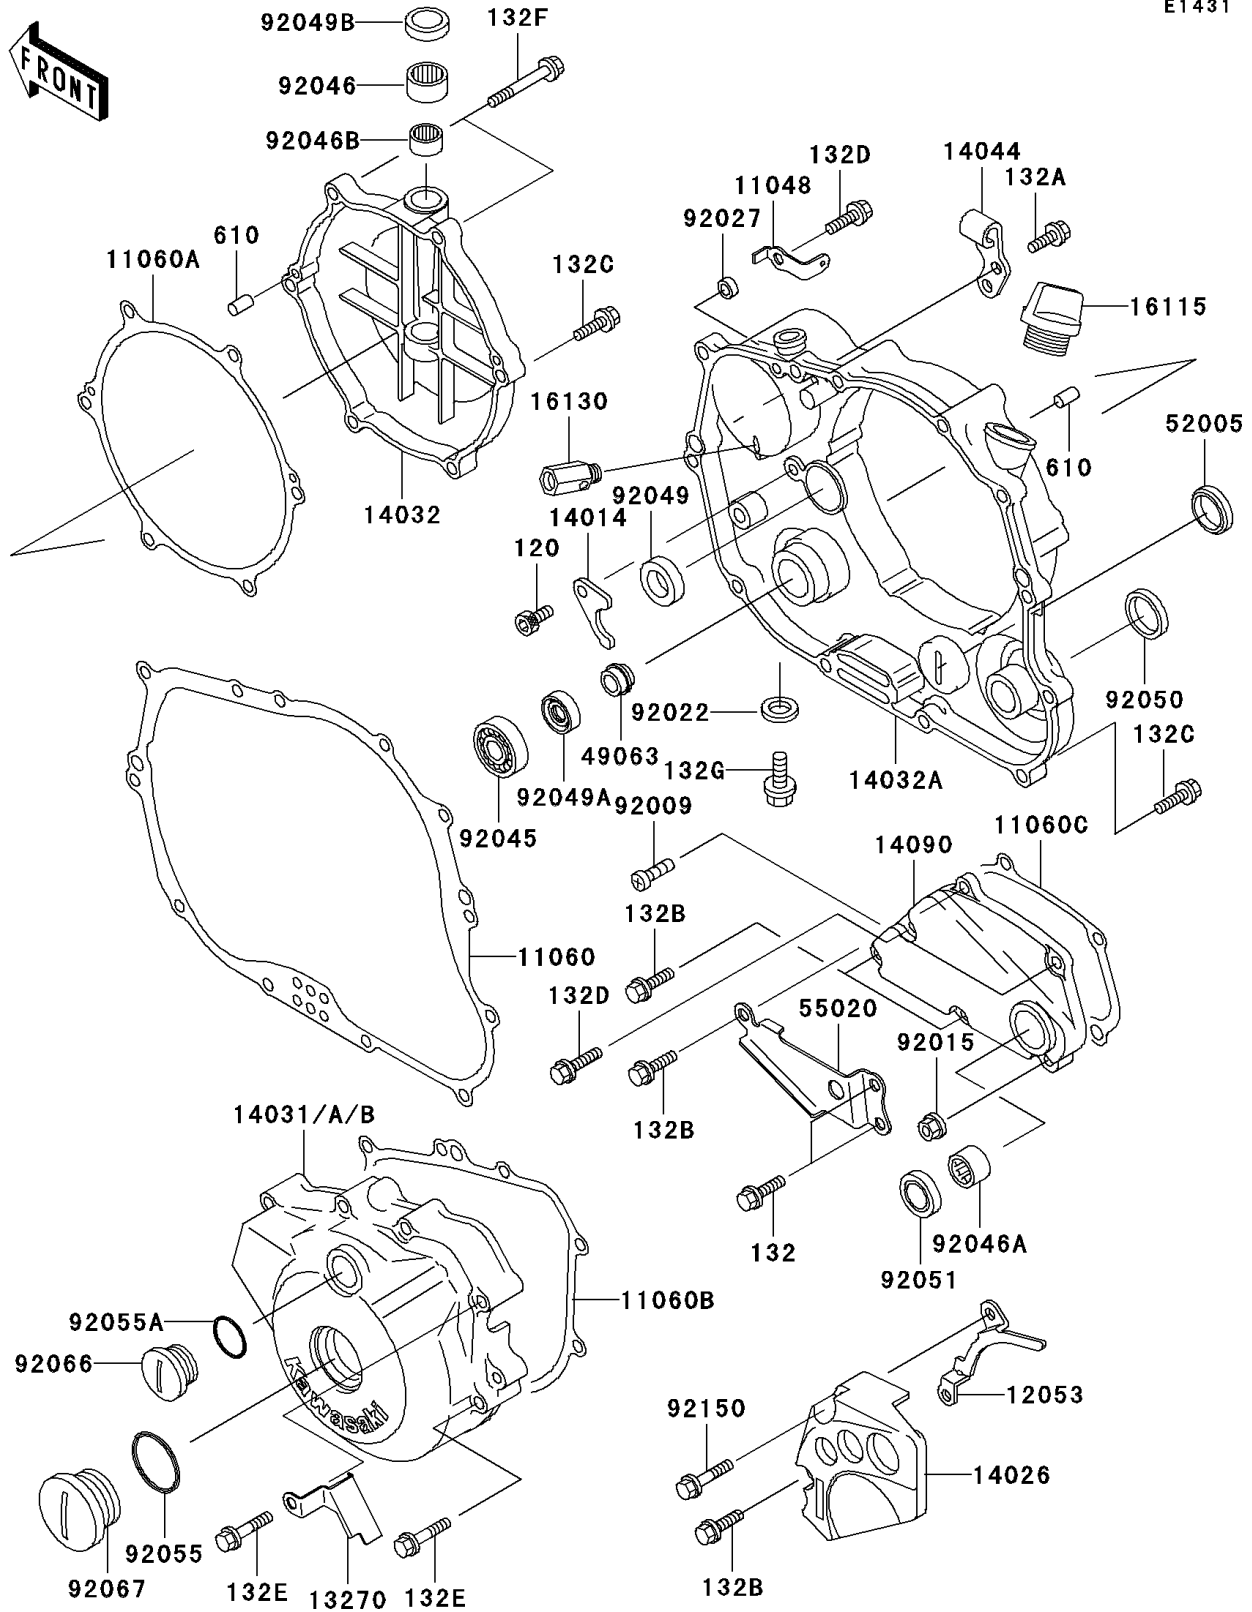

1994 KLX250R

PARTS DIAGRAM

Engine Cover(s)

E1431