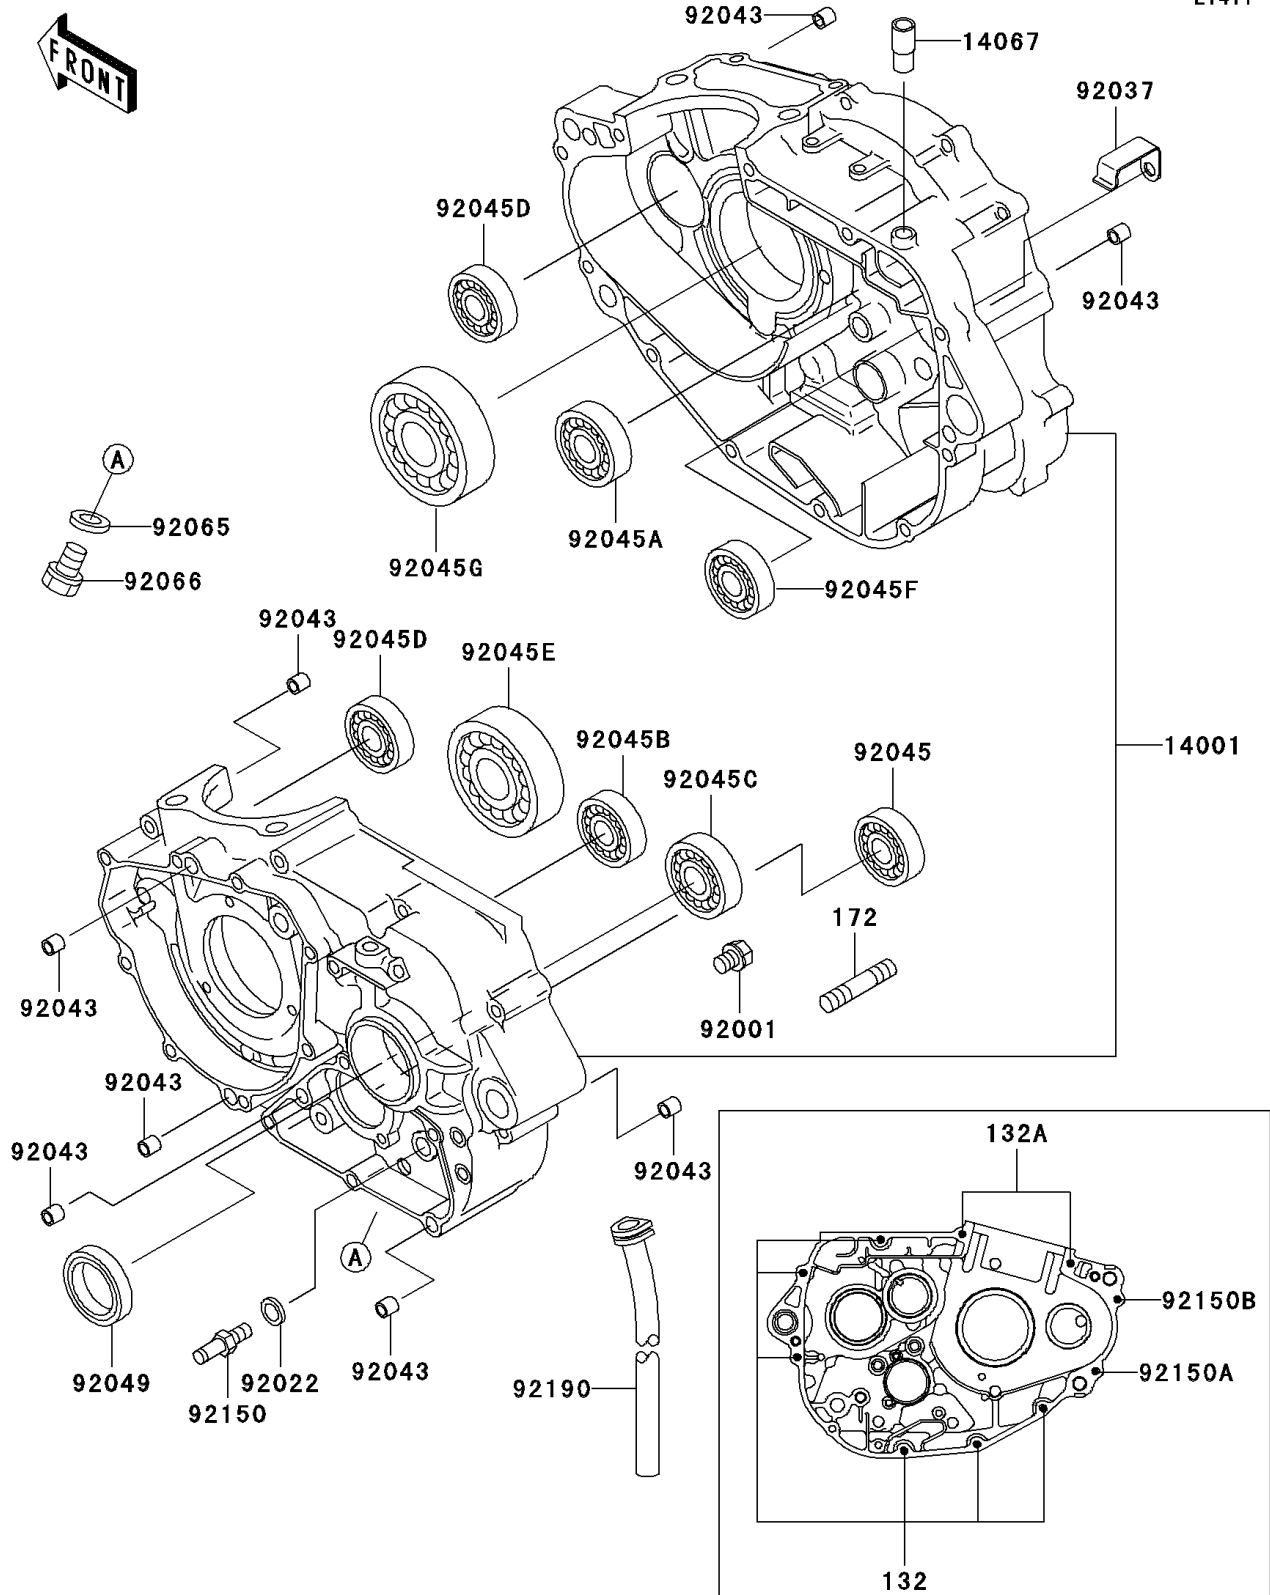

1995 KLX250R

PARTS DIAGRAM

Crankcase

E1411

1995 KLX250R

PARTS LIST

Crankcase

ITEM NAME

PART NUMBER

QUANTITY
