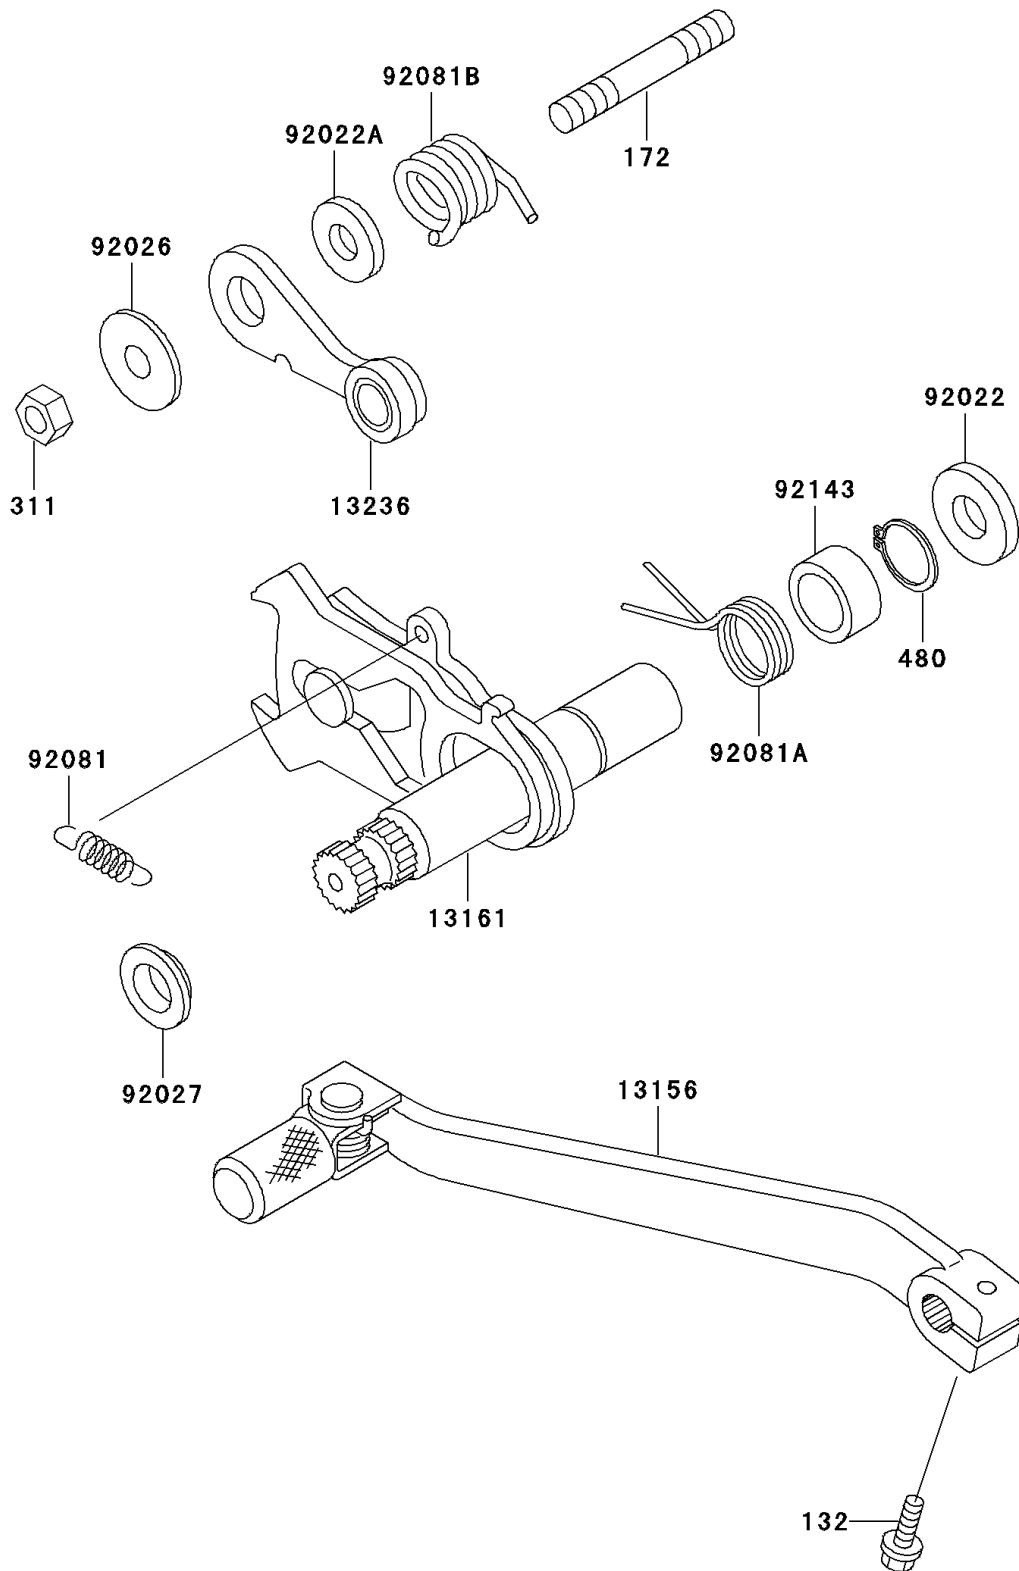

1995 KLX250R

PARTS DIAGRAM

Gear Change Mechanism

E1370

1995 KLX250R

PARTS LIST

Gear Change Mechanism

ITEM NAME

PART NUMBER

QUANTITY
