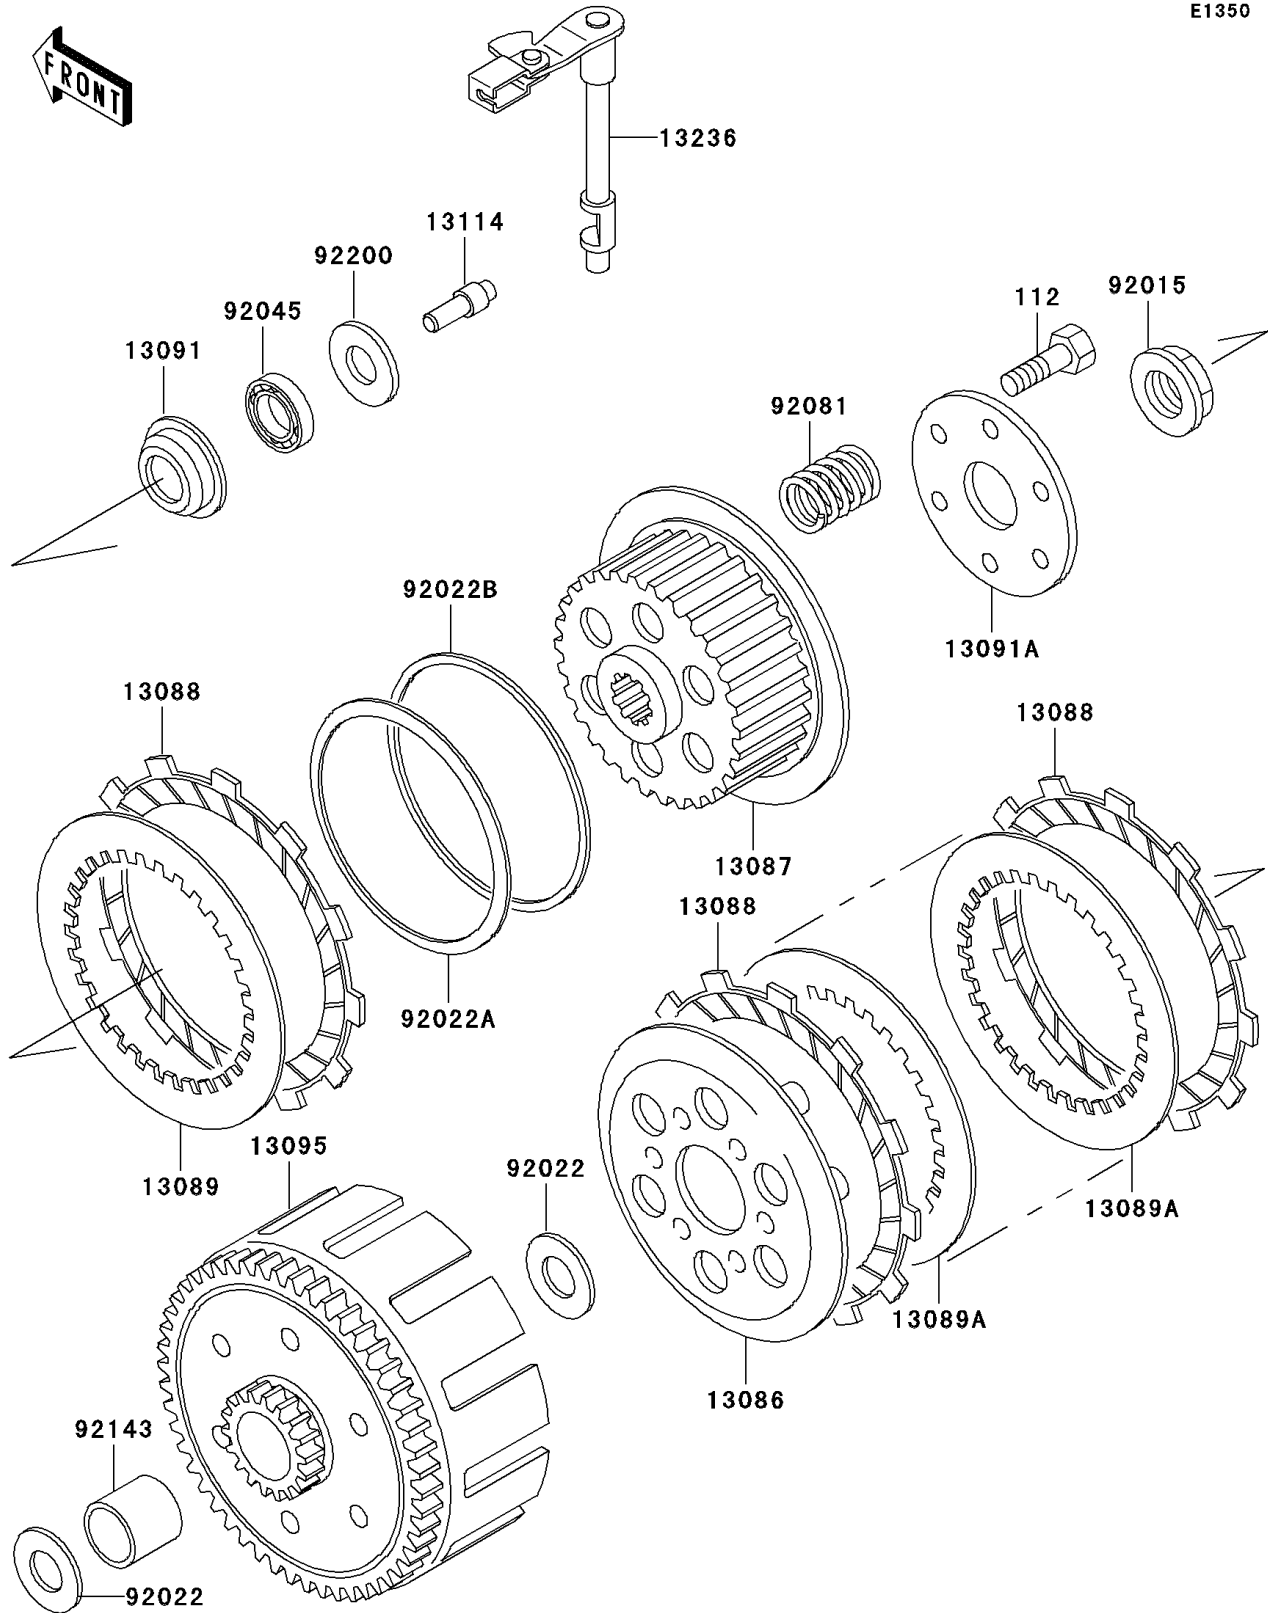

1995 KLX250R

PARTS DIAGRAM

Clutch

E1350

1995 KLX250R

PARTS LIST

Clutch

ITEM NAME

PART NUMBER

QUANTITY
