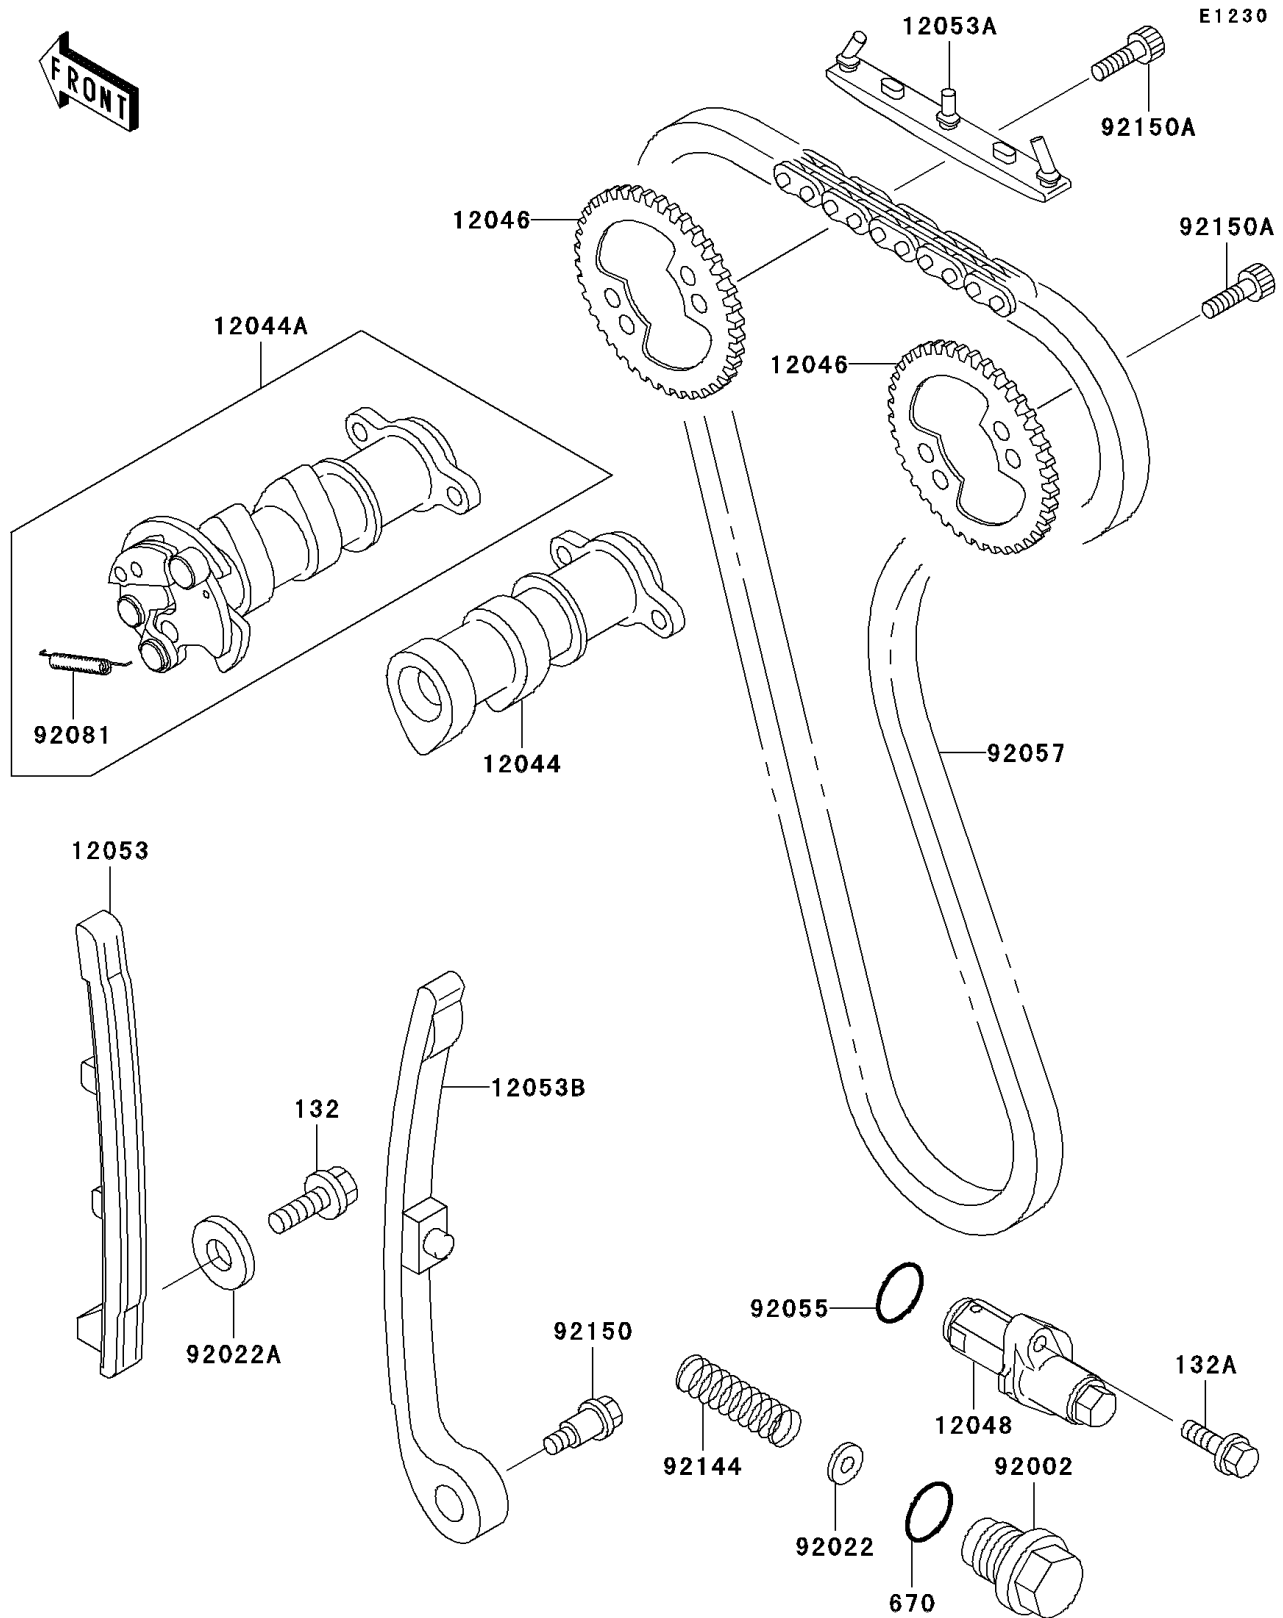

1995 KLX250R

PARTS DIAGRAM

Camshaft(s)/Tensioner

1995 KLX250R

PARTS LIST

Camshaft(s)/Tensioner

Kawasaki

Let the Good Times Roll®

ITEM NAME

PART NUMBER

QUANTITY
