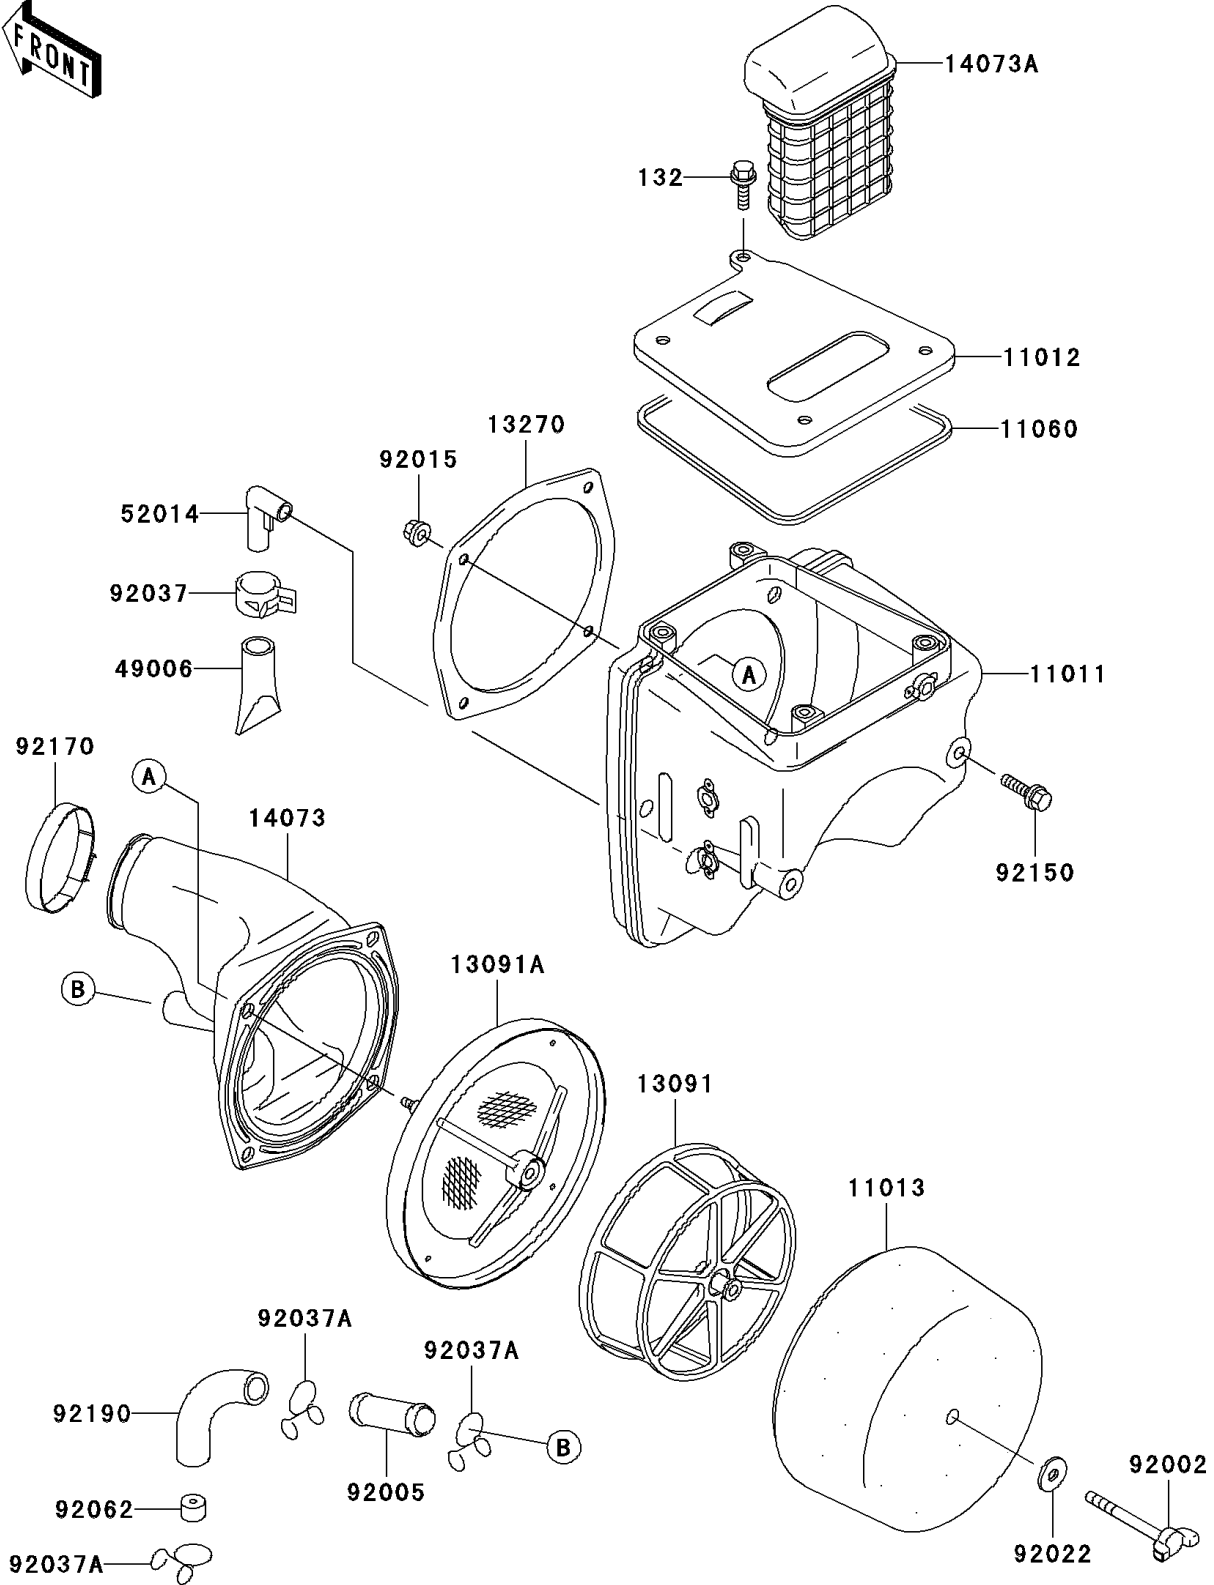

1995 KLX250R

PARTS DIAGRAM

Air Cleaner

E1130

1995 KLX250R

PARTS LIST

Air Cleaner

Kawasaki

Let the Good Times Roll®

ITEM NAME

PART NUMBER

QUANTITY
