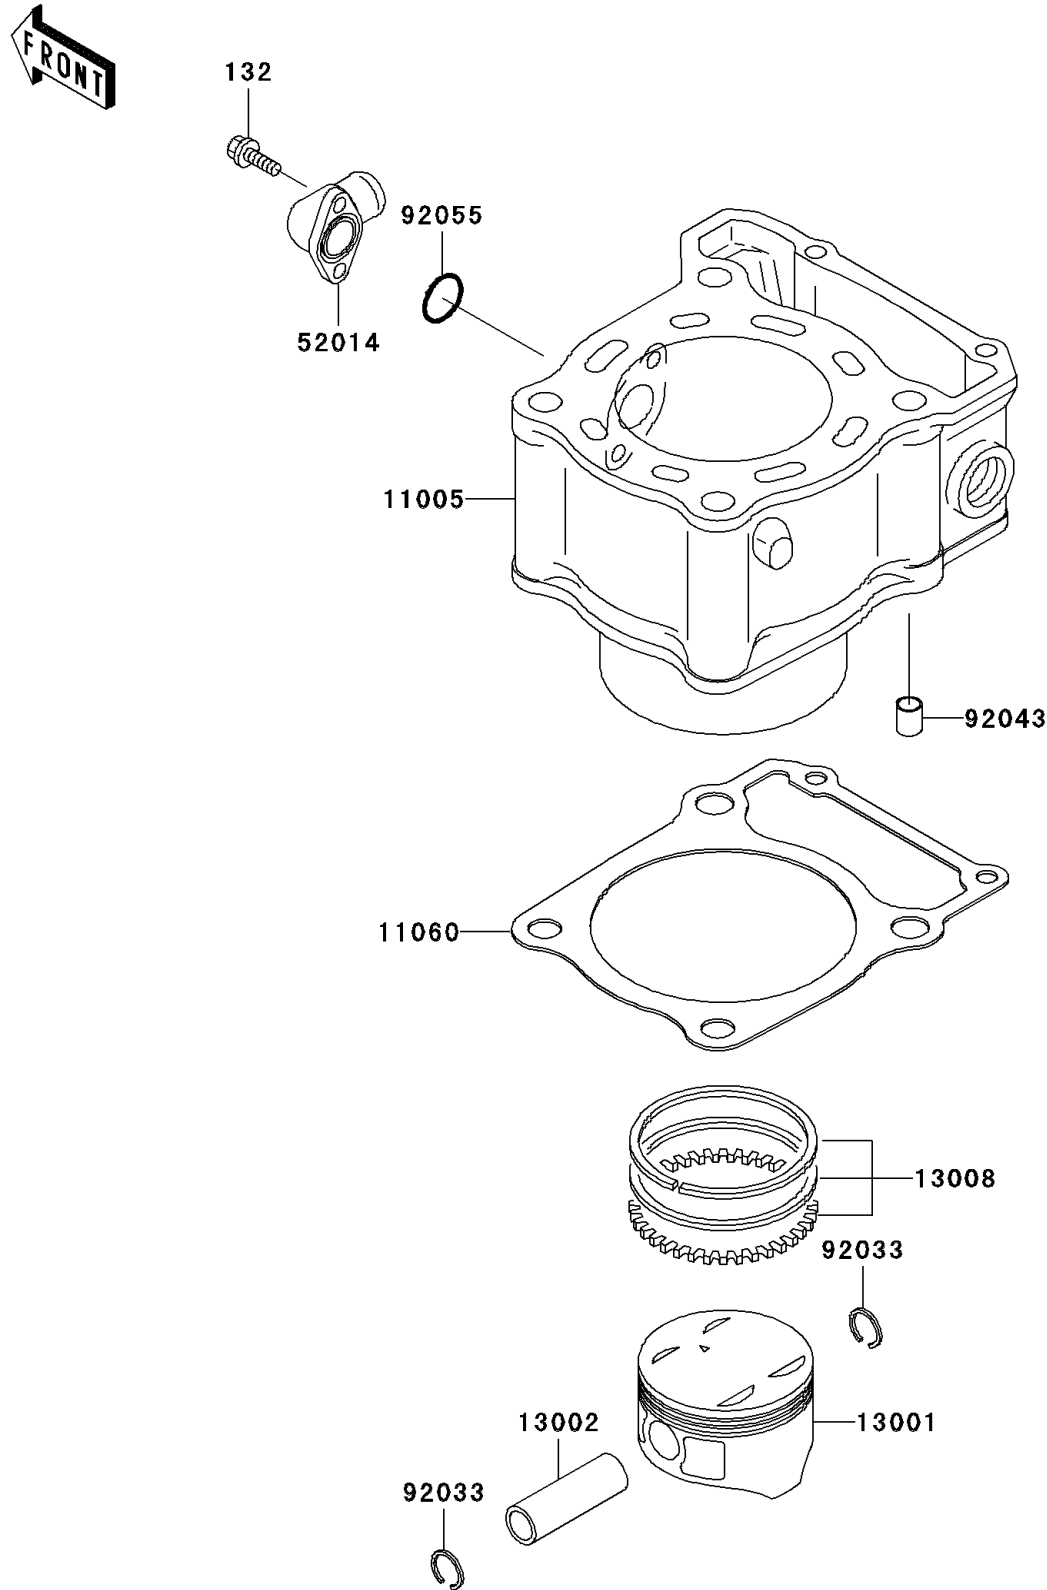

1995 KLX250R

PARTS DIAGRAM

Cylinder/Piston(s)

E1120

1995 KLX250R

PARTS LIST

Cylinder/Piston(s)

Kawasaki

Let the Good Times Roll®

ITEM NAME

PART NUMBER

QUANTITY
