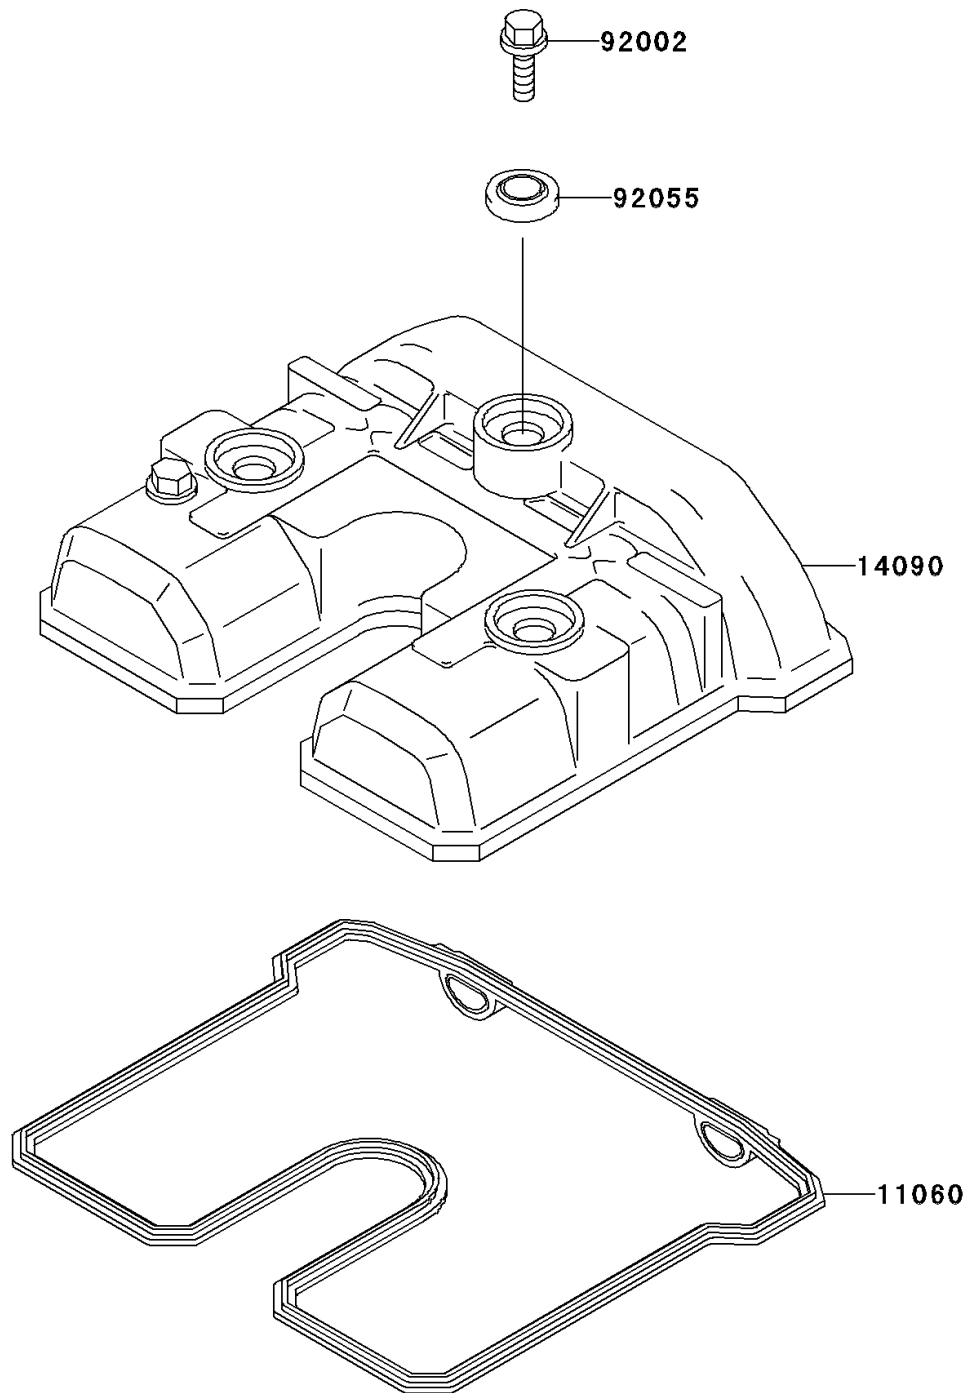

1995 KLX250R

PARTS DIAGRAM

Cylinder Head Cover

E1112

1995 KLX250R

PARTS LIST

Cylinder Head Cover

ITEM NAME

PART NUMBER

QUANTITY
