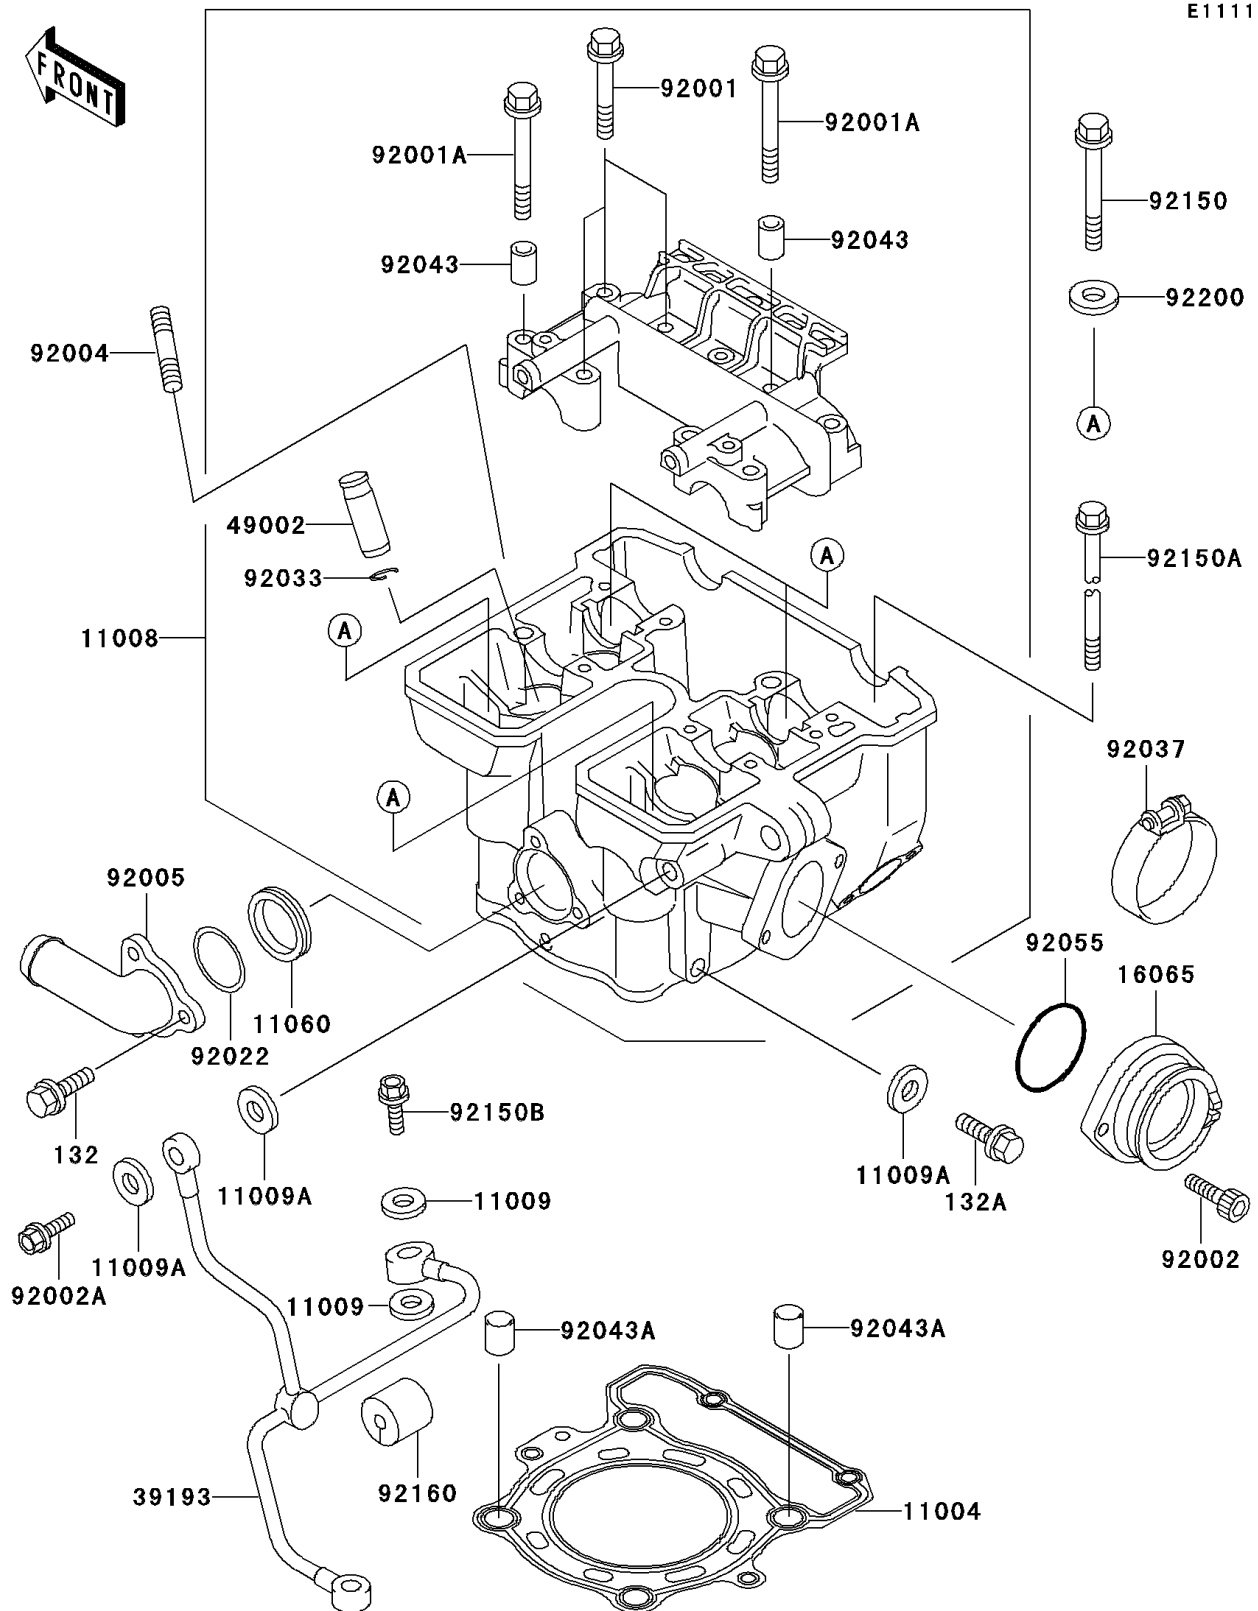

1995 KLX250R

PARTS DIAGRAM

Cylinder Head

Kawasaki

Let the Good Times Roll®

1995 KLX250R

PARTS LIST

Cylinder Head

Kawasaki

Let the Good Times Roll®

ITEM NAME

PART NUMBER

QUANTITY
