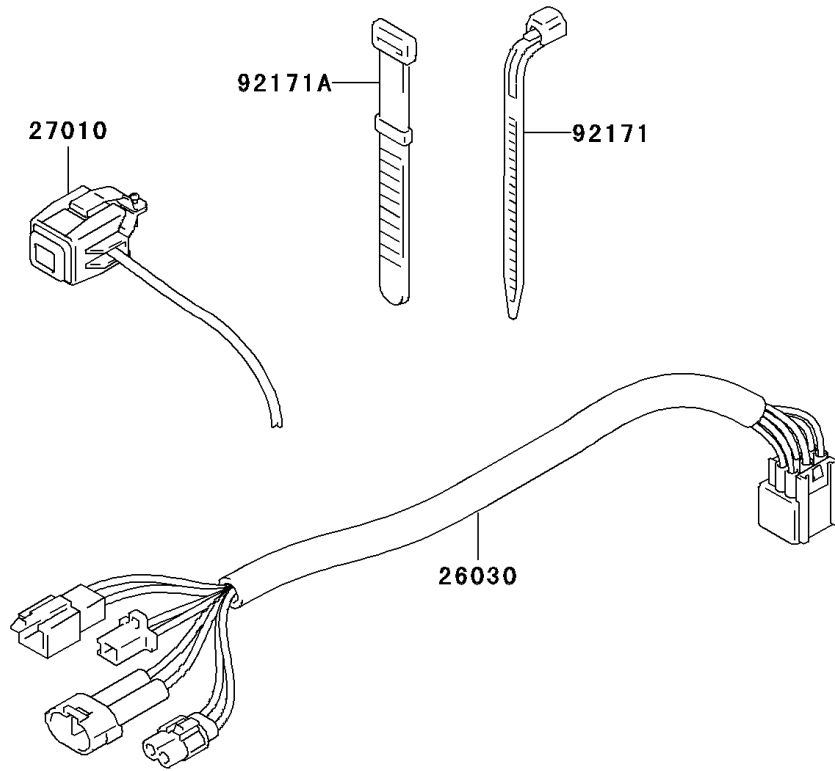

2006 KLX125L

PARTS DIAGRAM

Chassis Electrical Equipment

F2760

2006 KLX125L

PARTS LIST

Chassis Electrical Equipment

ITEM NAME

PART NUMBER

QUANTITY
