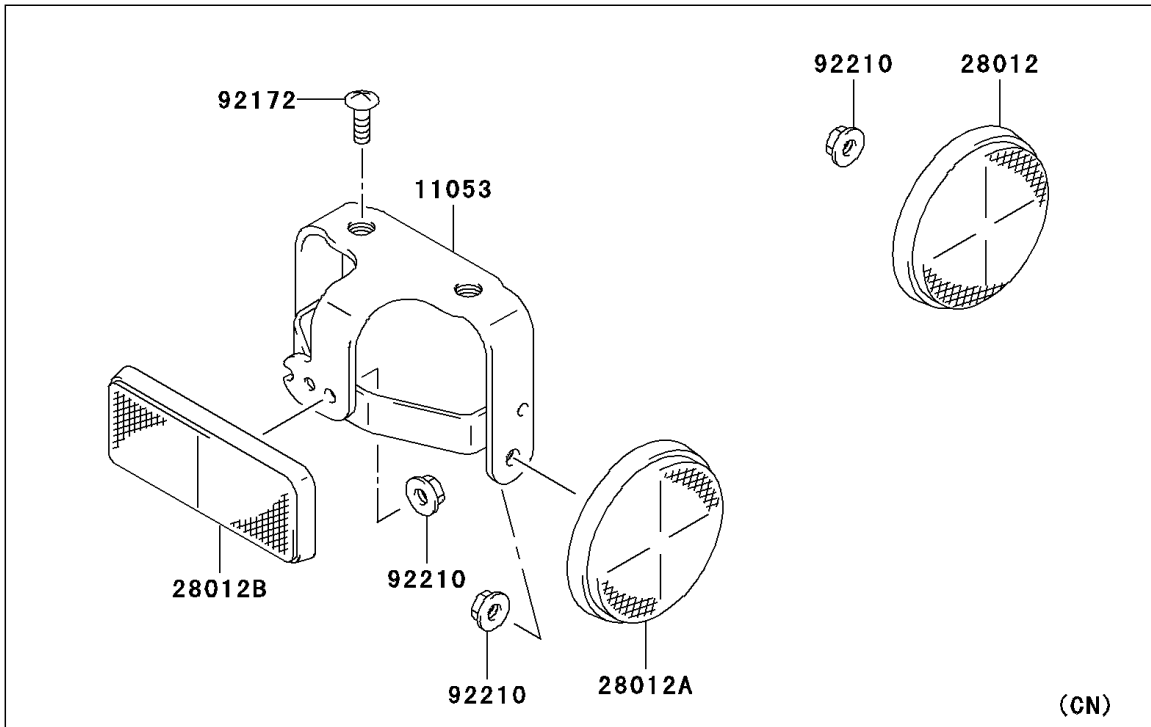

2006 KLX125L

PARTS DIAGRAM

Chassis Electrical Equipment

F2760

2006 KLX125L

PARTS LIST

Chassis Electrical Equipment

ITEM NAME

PART NUMBER

QUANTITY
