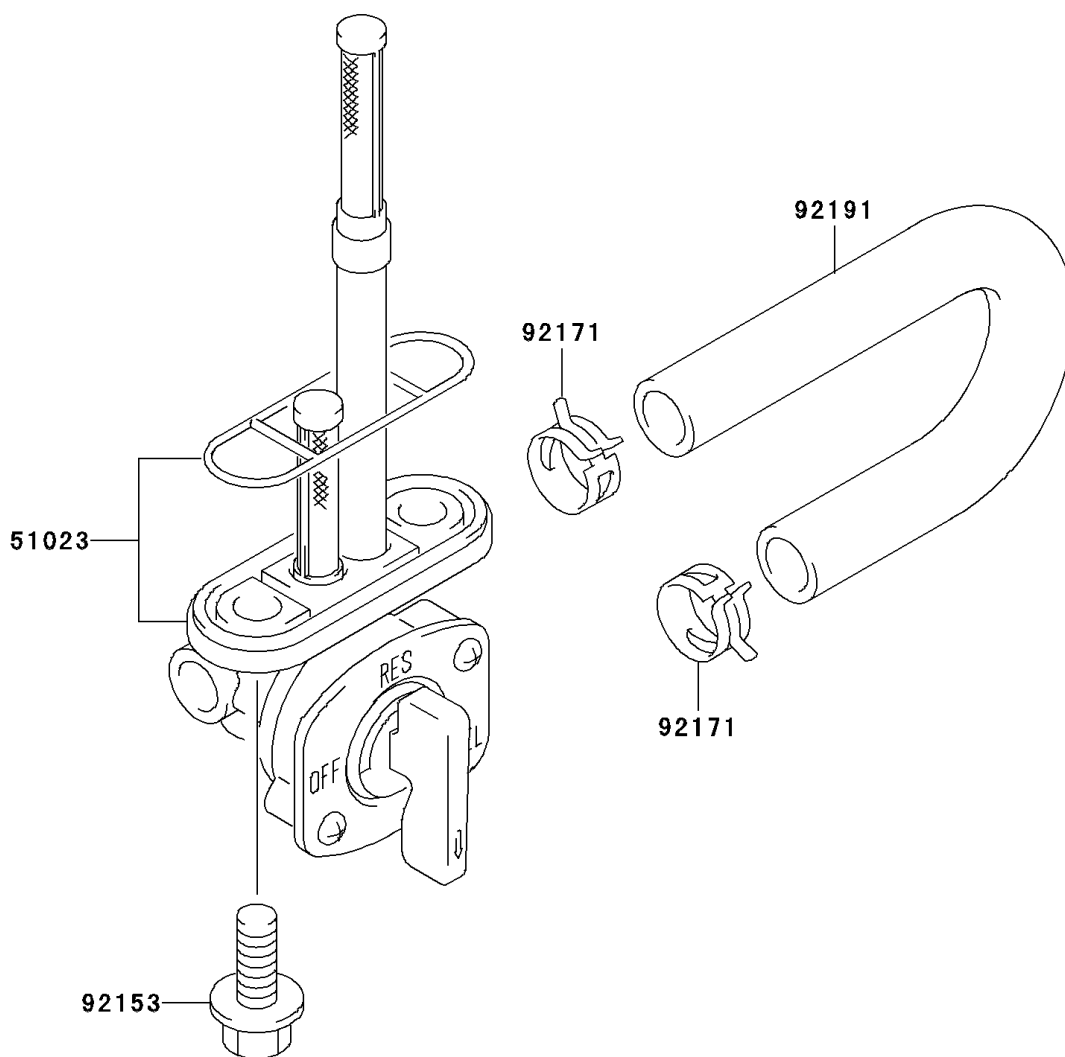

2006 KLX125L

PARTS DIAGRAM

Fuel Filter

F2141

2006 KLX125L

PARTS LIST

Fuel Filter

Kawasaki

Let the Good Times Roll®

ITEM NAME

PART NUMBER

QUANTITY
