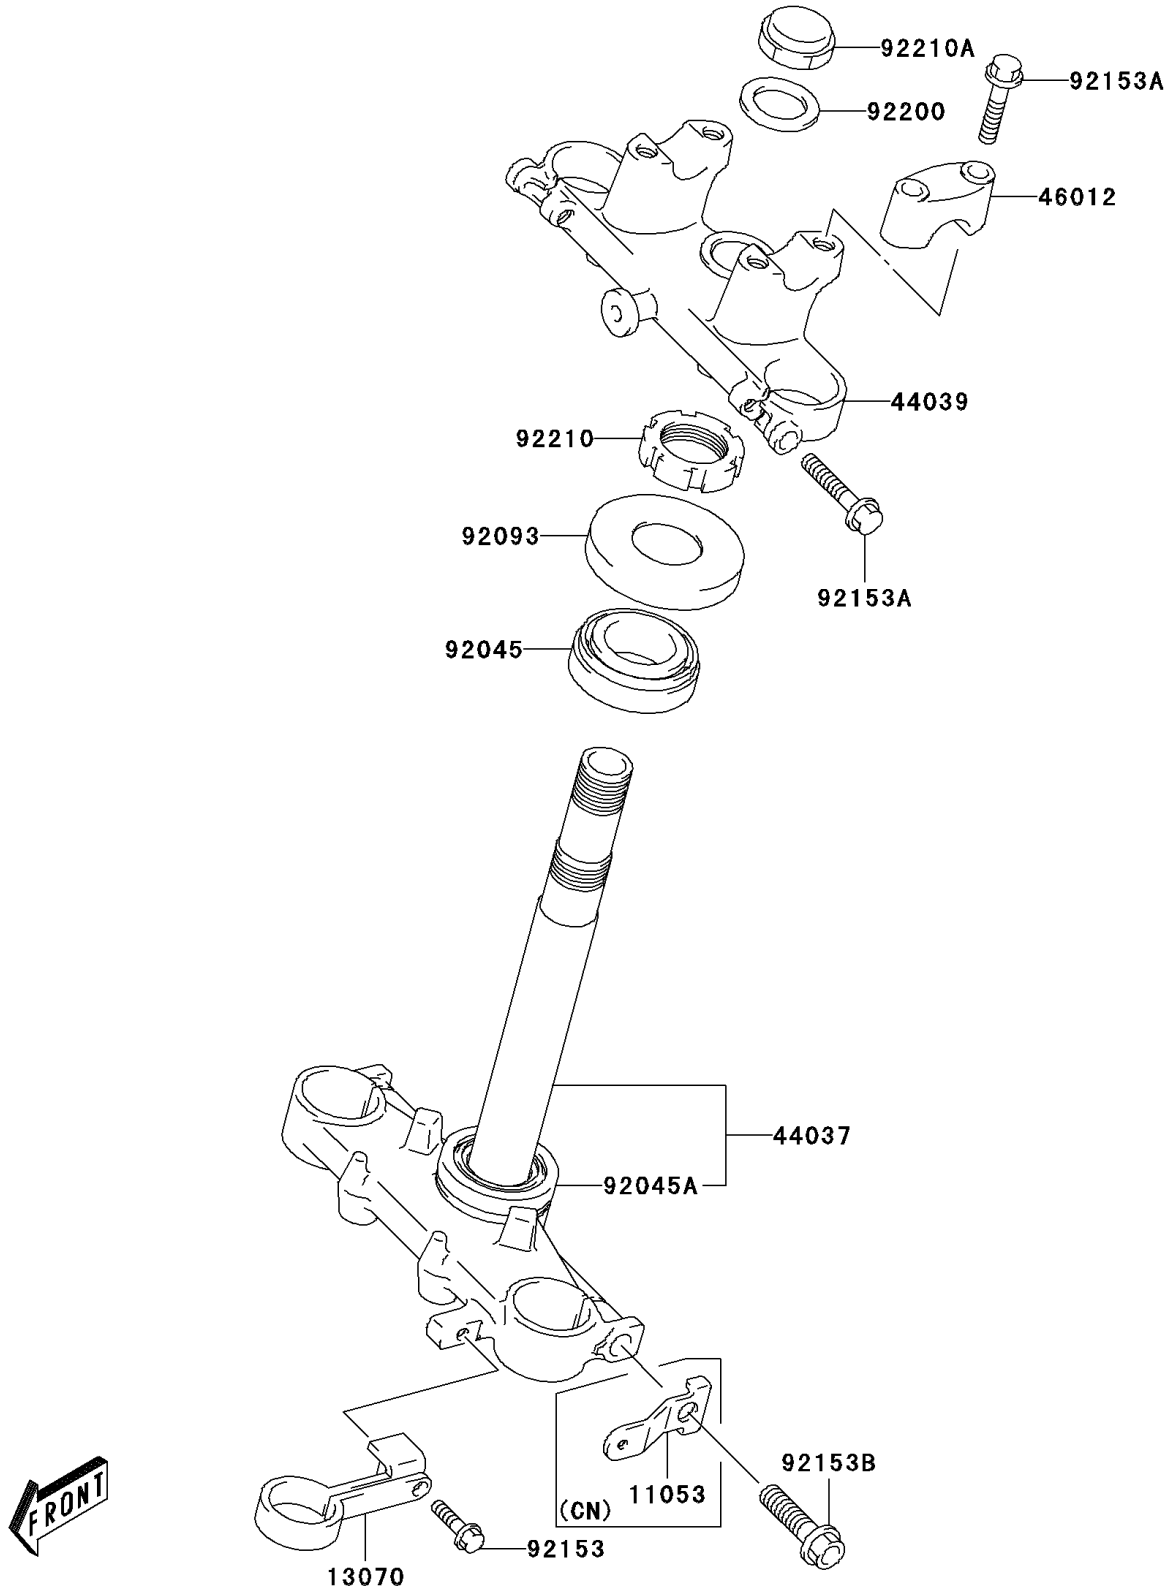

2006 KLX125L

PARTS DIAGRAM

Under Bracket

F2350

2006 KLX125L

PARTS LIST

Under Bracket

ITEM NAME

PART NUMBER

QUANTITY
