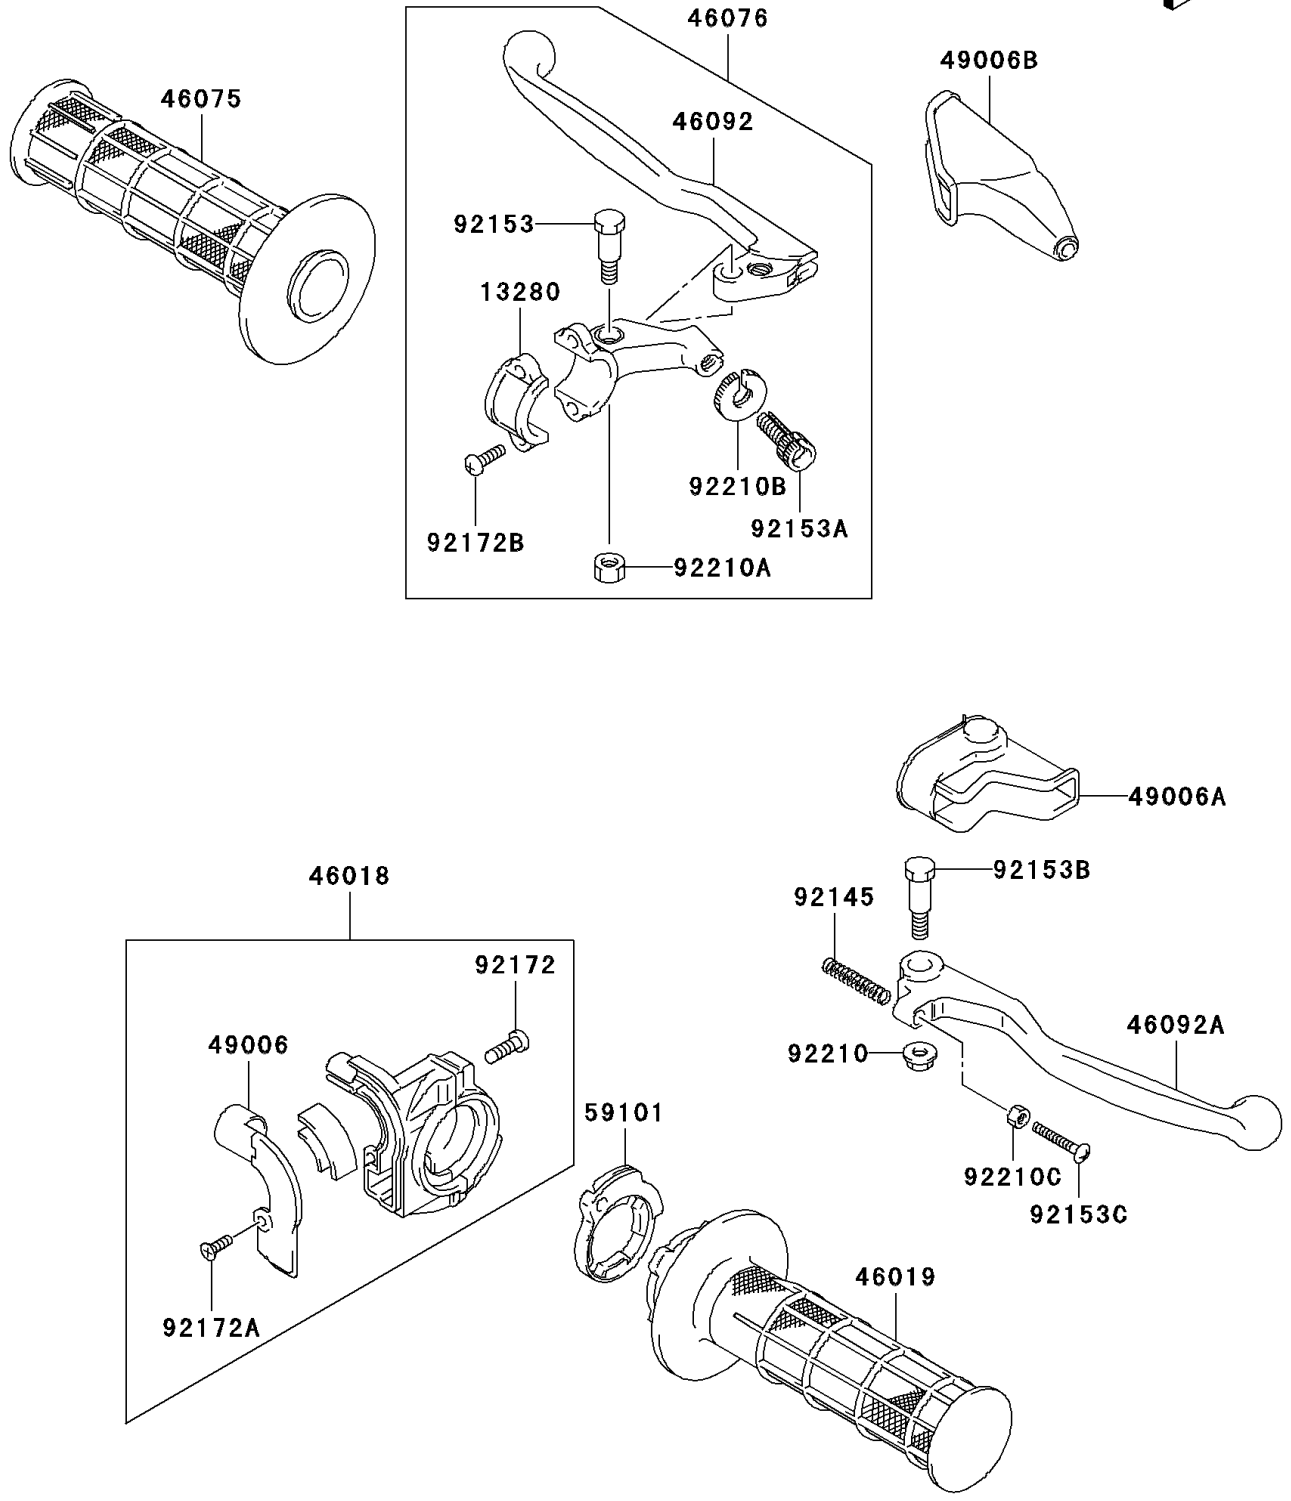

2006 KLX125L

PARTS DIAGRAM

Handle Lever

F2316

2006 KLX125L

PARTS LIST

Handle Lever

Kawasaki

Let the Good Times Roll®

ITEM NAME

PART NUMBER

QUANTITY
