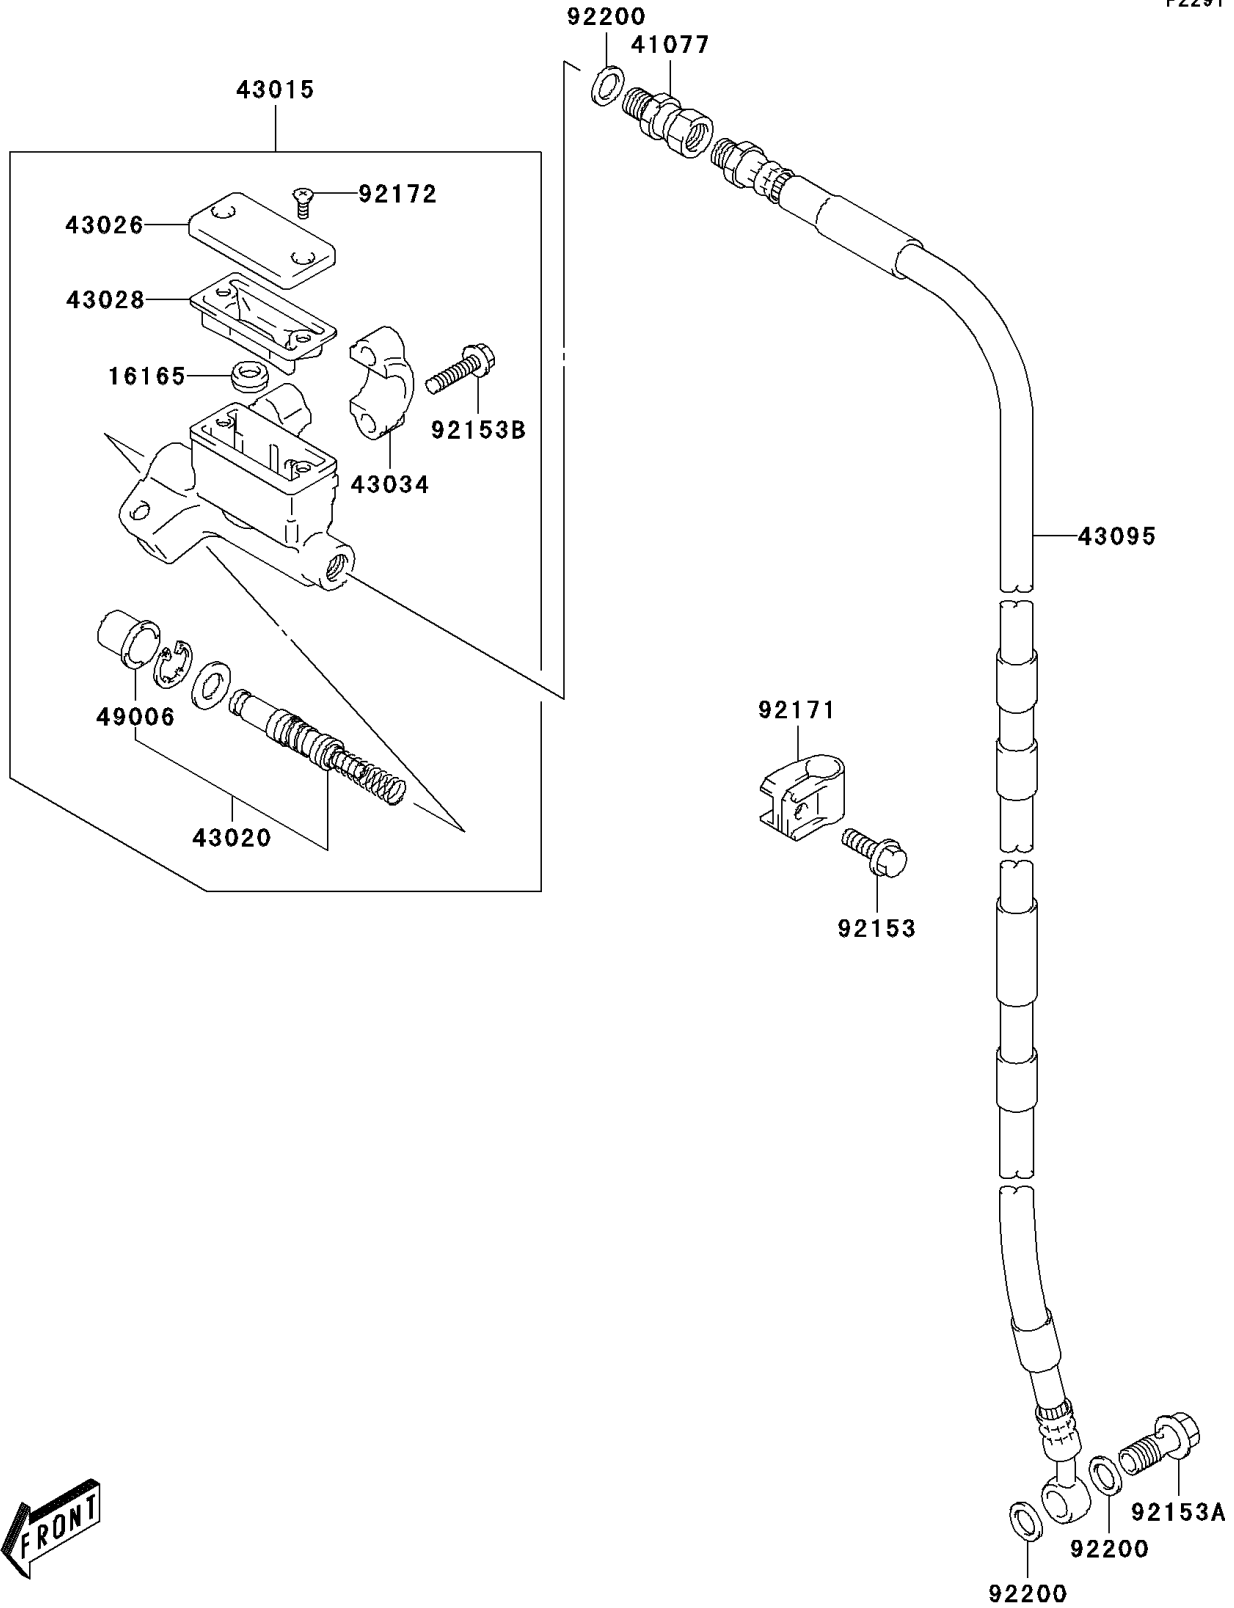

2006 KLX125L

PARTS DIAGRAM

Front Master Cylinder

F2291

2006 KLX125L

PARTS LIST

Front Master Cylinder

ITEM NAME

PART NUMBER

QUANTITY
