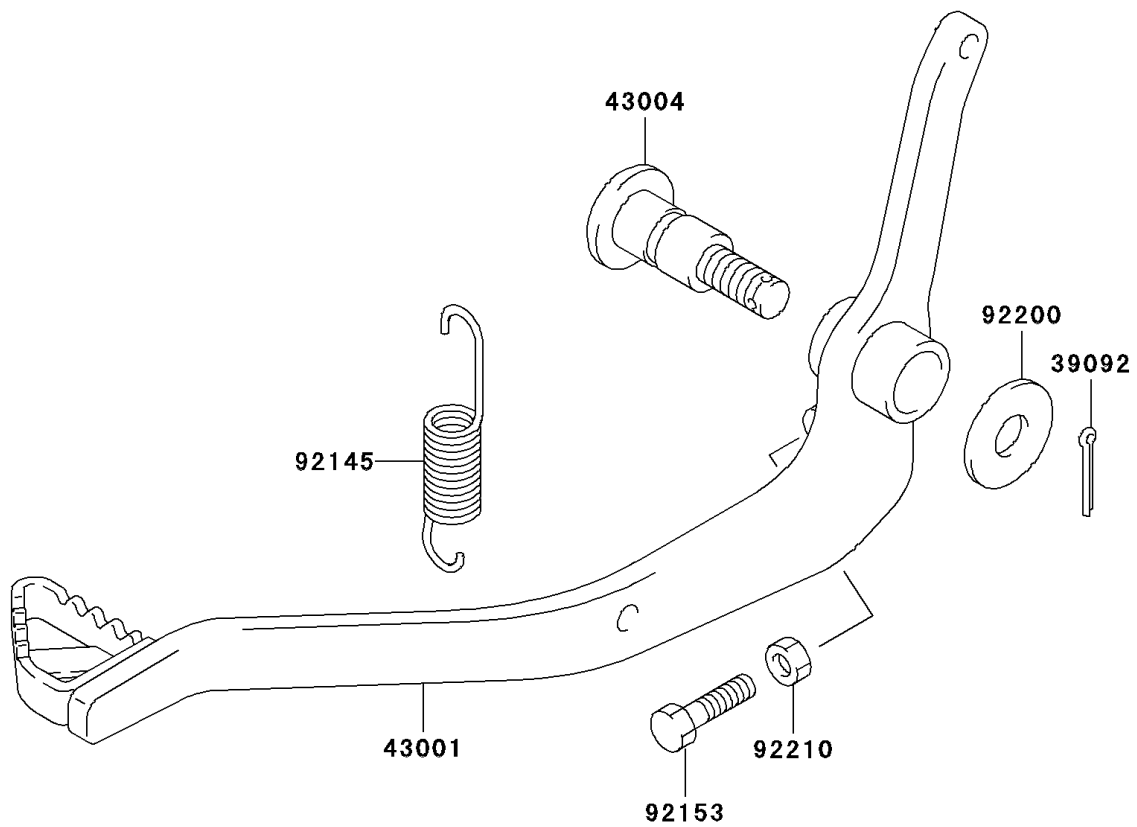

2006 KLX125L

PARTS DIAGRAM

Brake Pedal

F2260

2006 KLX125L

PARTS LIST

Brake Pedal

Kawasaki

Let the Good Times Roll®

ITEM NAME

PART NUMBER

QUANTITY
