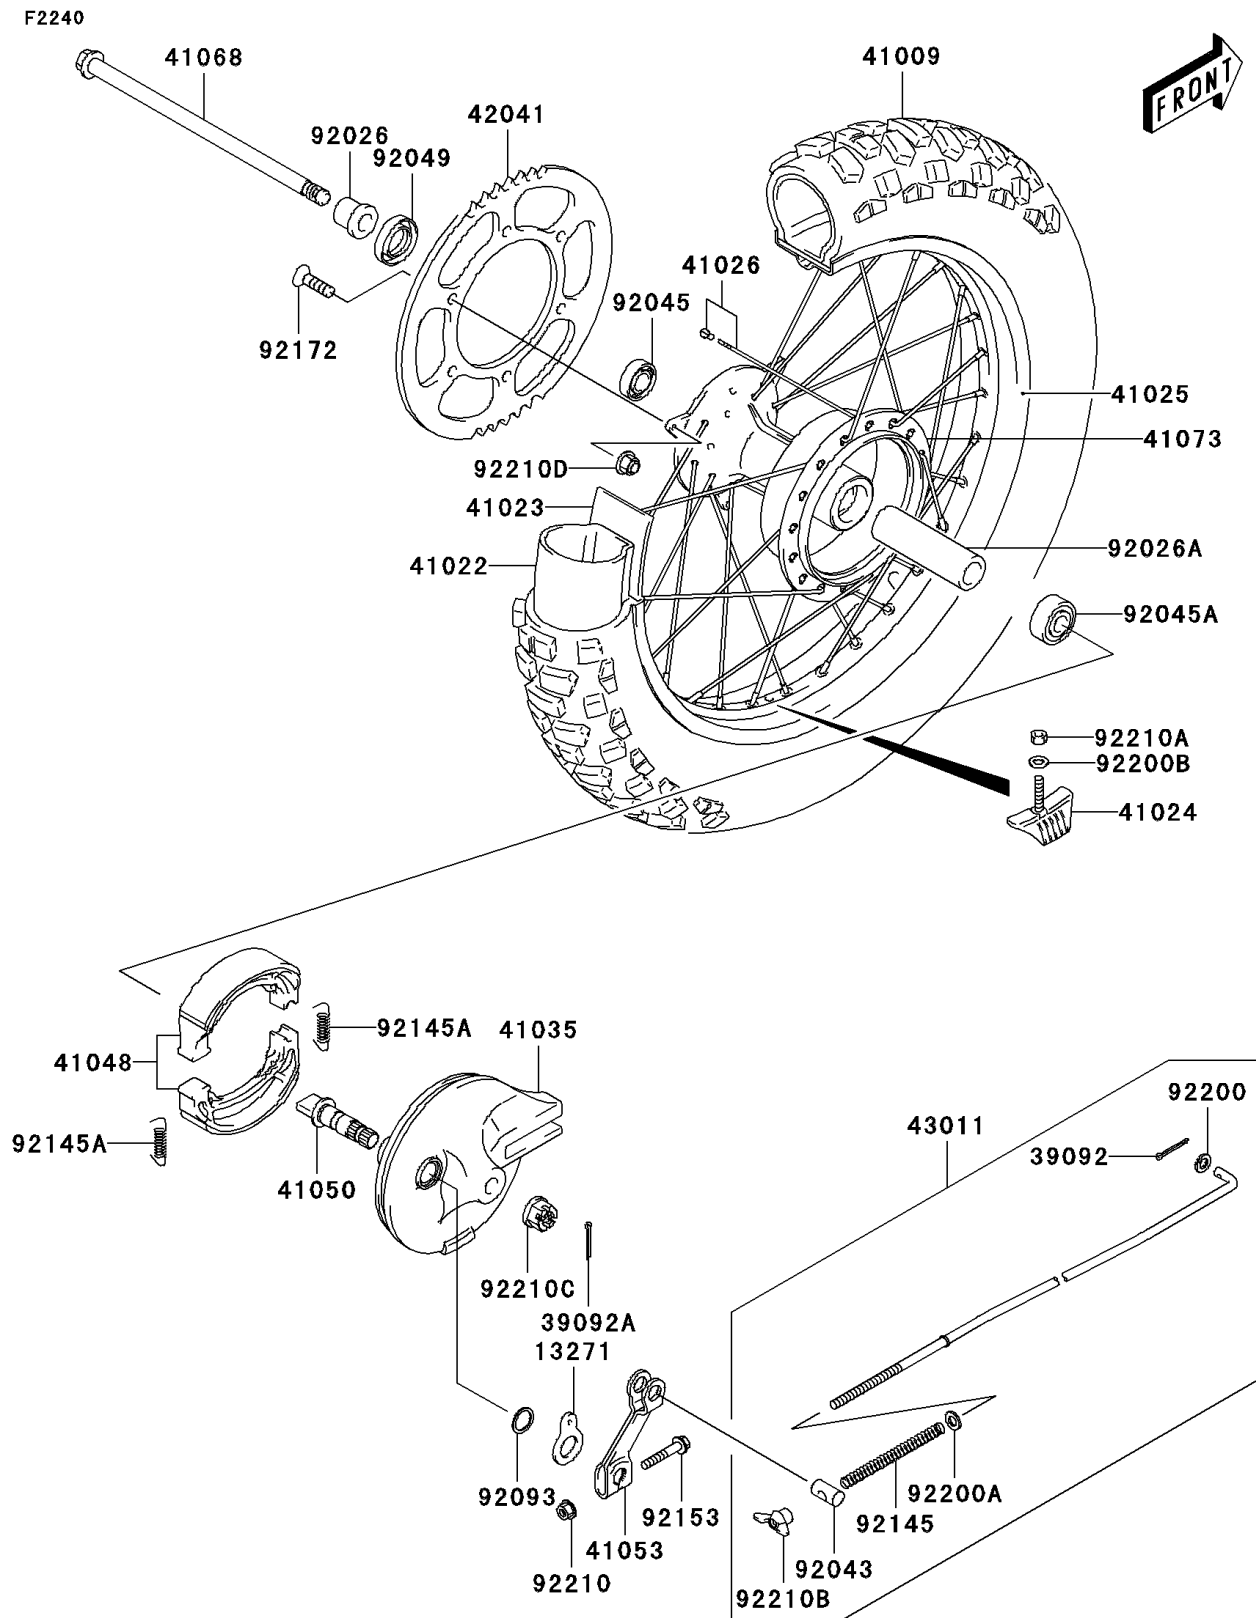

2006 KLX125L

PARTS DIAGRAM

Rear Hub

2006 KLX125L

PARTS LIST

Rear Hub

ITEM NAME

PART NUMBER

QUANTITY
