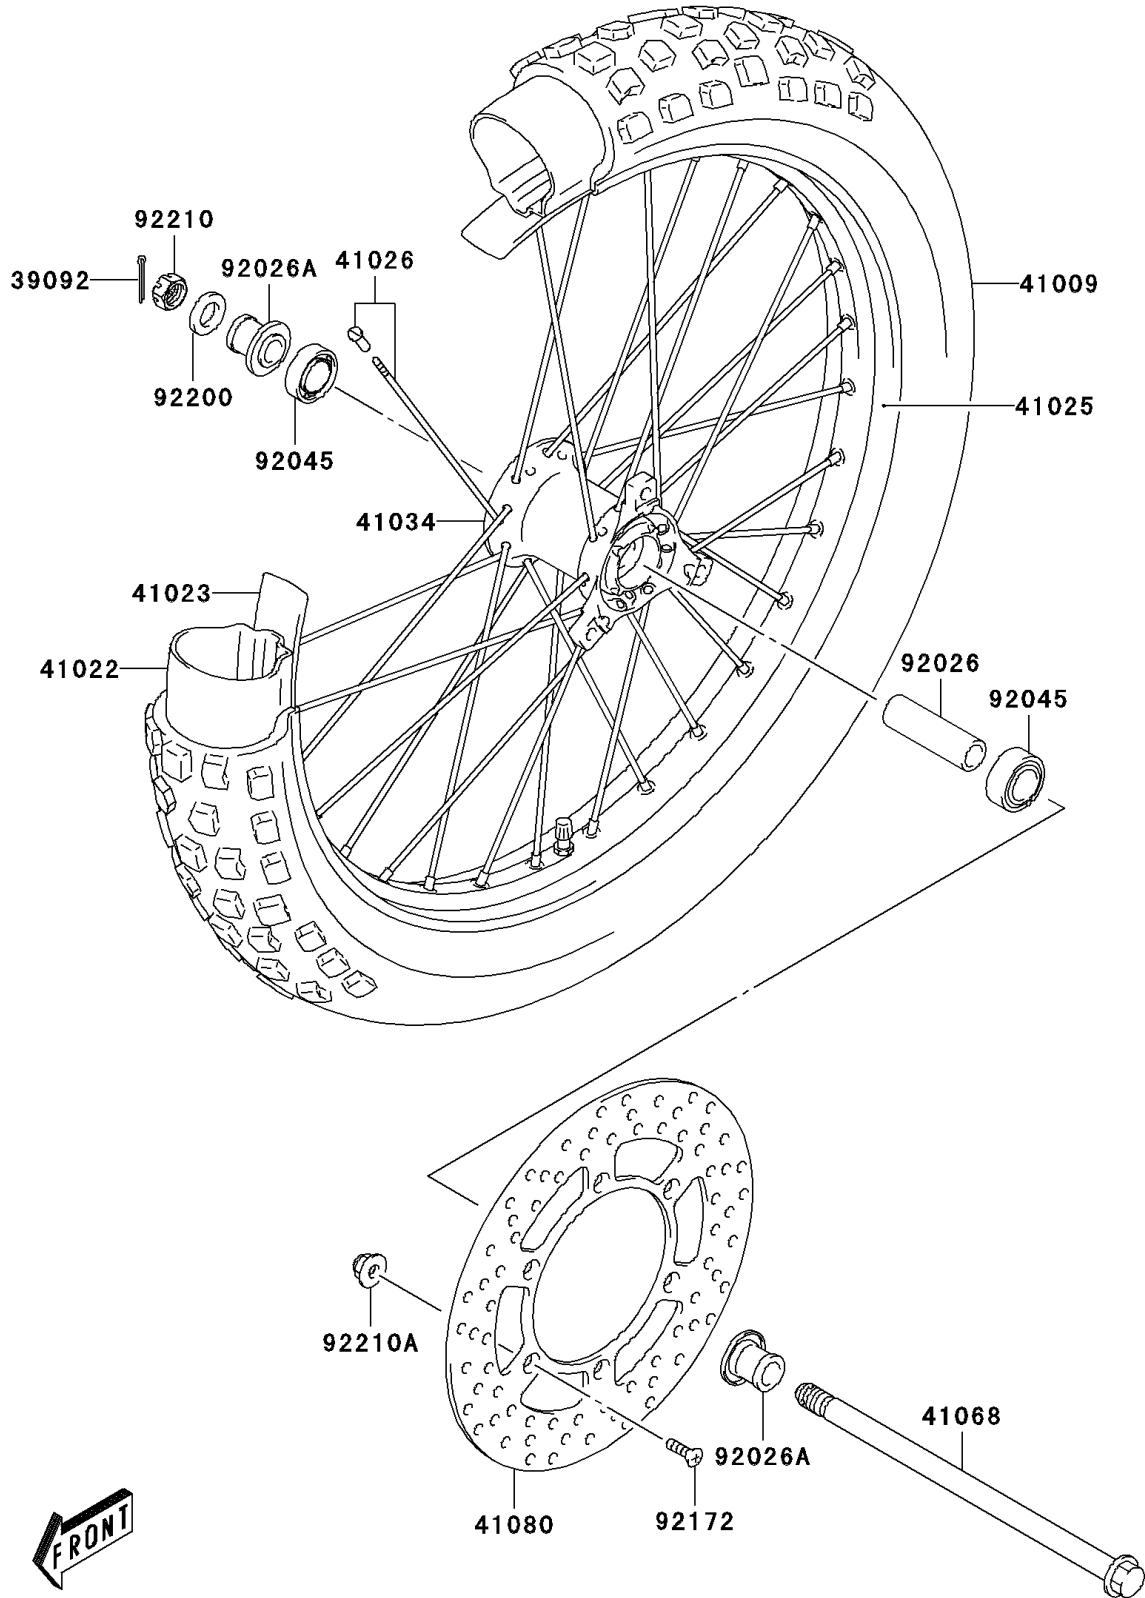

2006 KLX125L

PARTS DIAGRAM

Front Hub

F2230

2006 KLX125L

PARTS LIST

Front Hub

Kawasaki

Let the Good Times Roll®

ITEM NAME

PART NUMBER

QUANTITY
