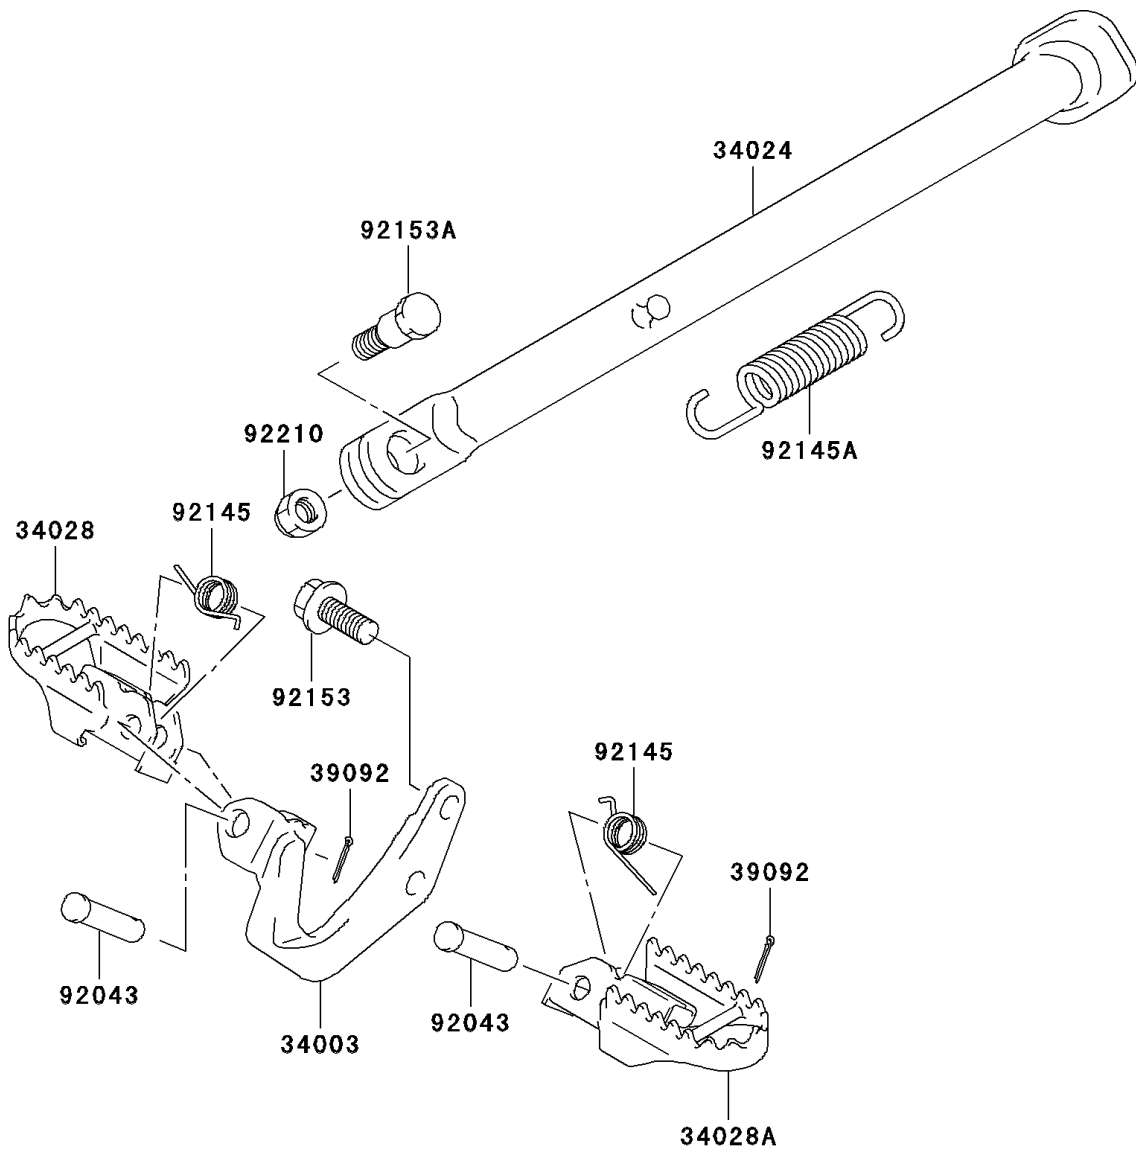

2006 KLX125L

PARTS DIAGRAM

Stand(s)

F2190

2006 KLX125L

PARTS LIST

Stand(s)

ITEM NAME

PART NUMBER

QUANTITY
