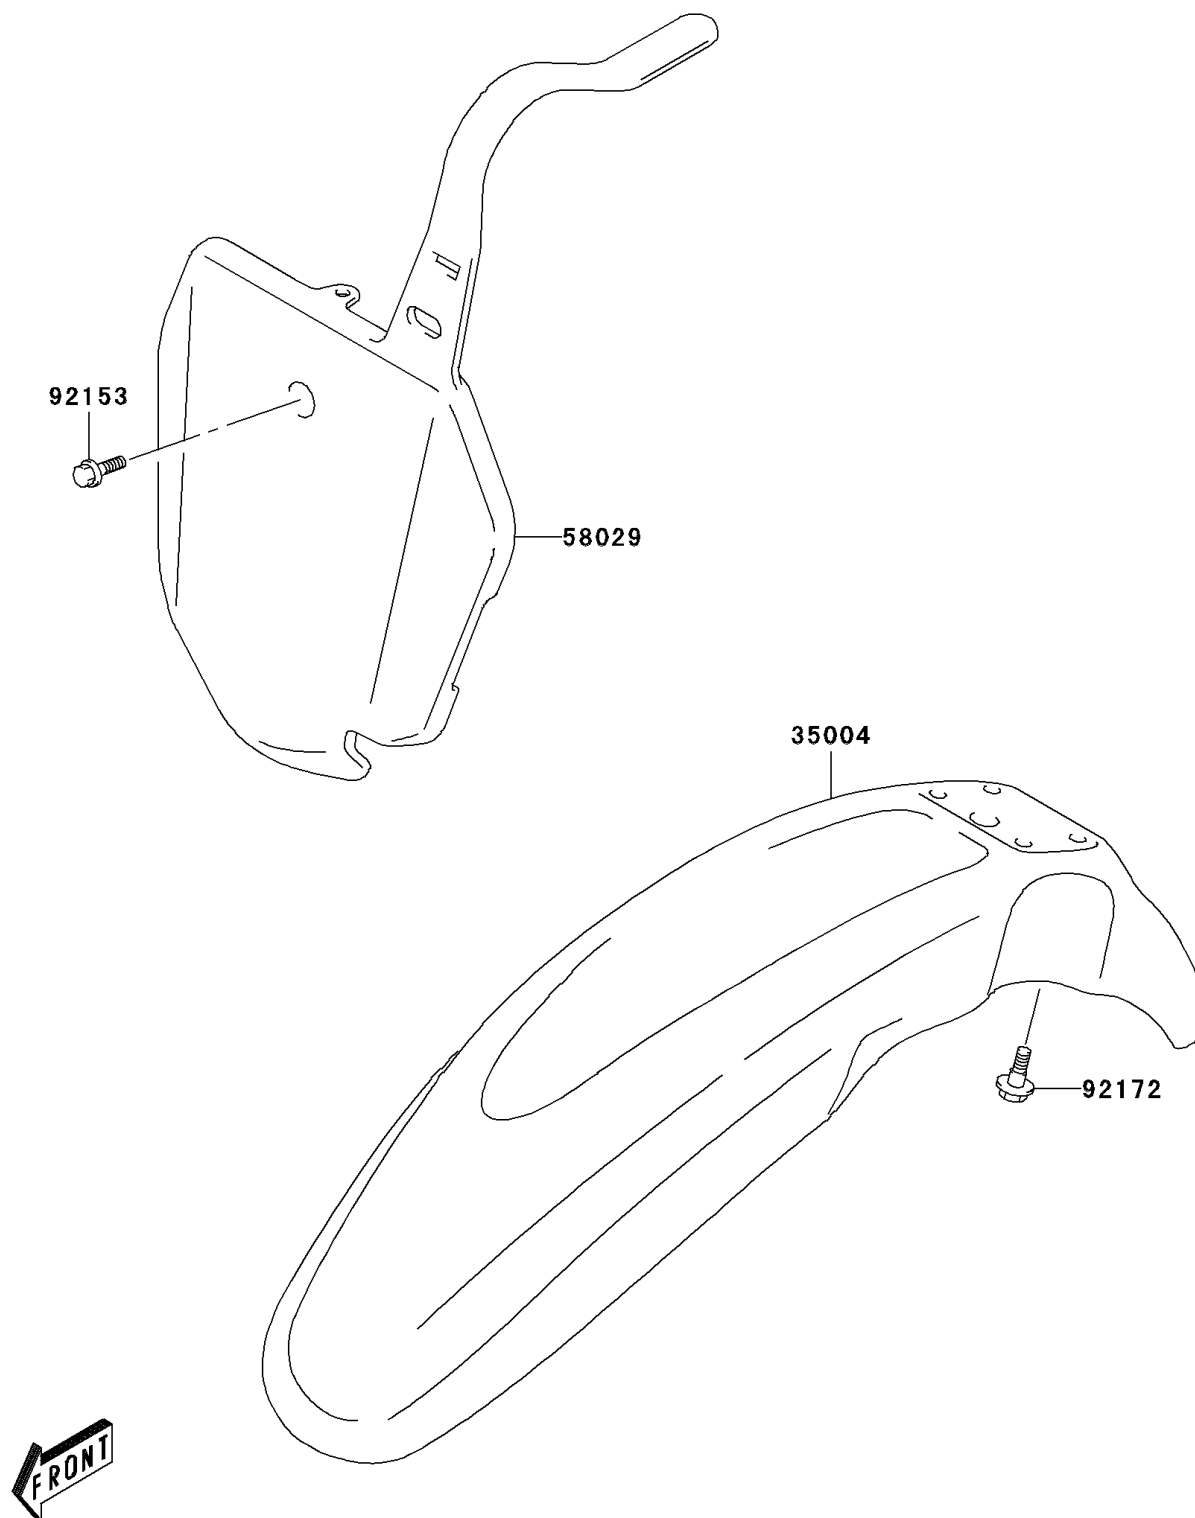

2006 KLX125L

PARTS DIAGRAM

Front Fender(s)

Kawasaki

Let the Good Times Roll®

F2171

2006 KLX125L

PARTS LIST

Front Fender(s)

ITEM NAME

PART NUMBER

QUANTITY
