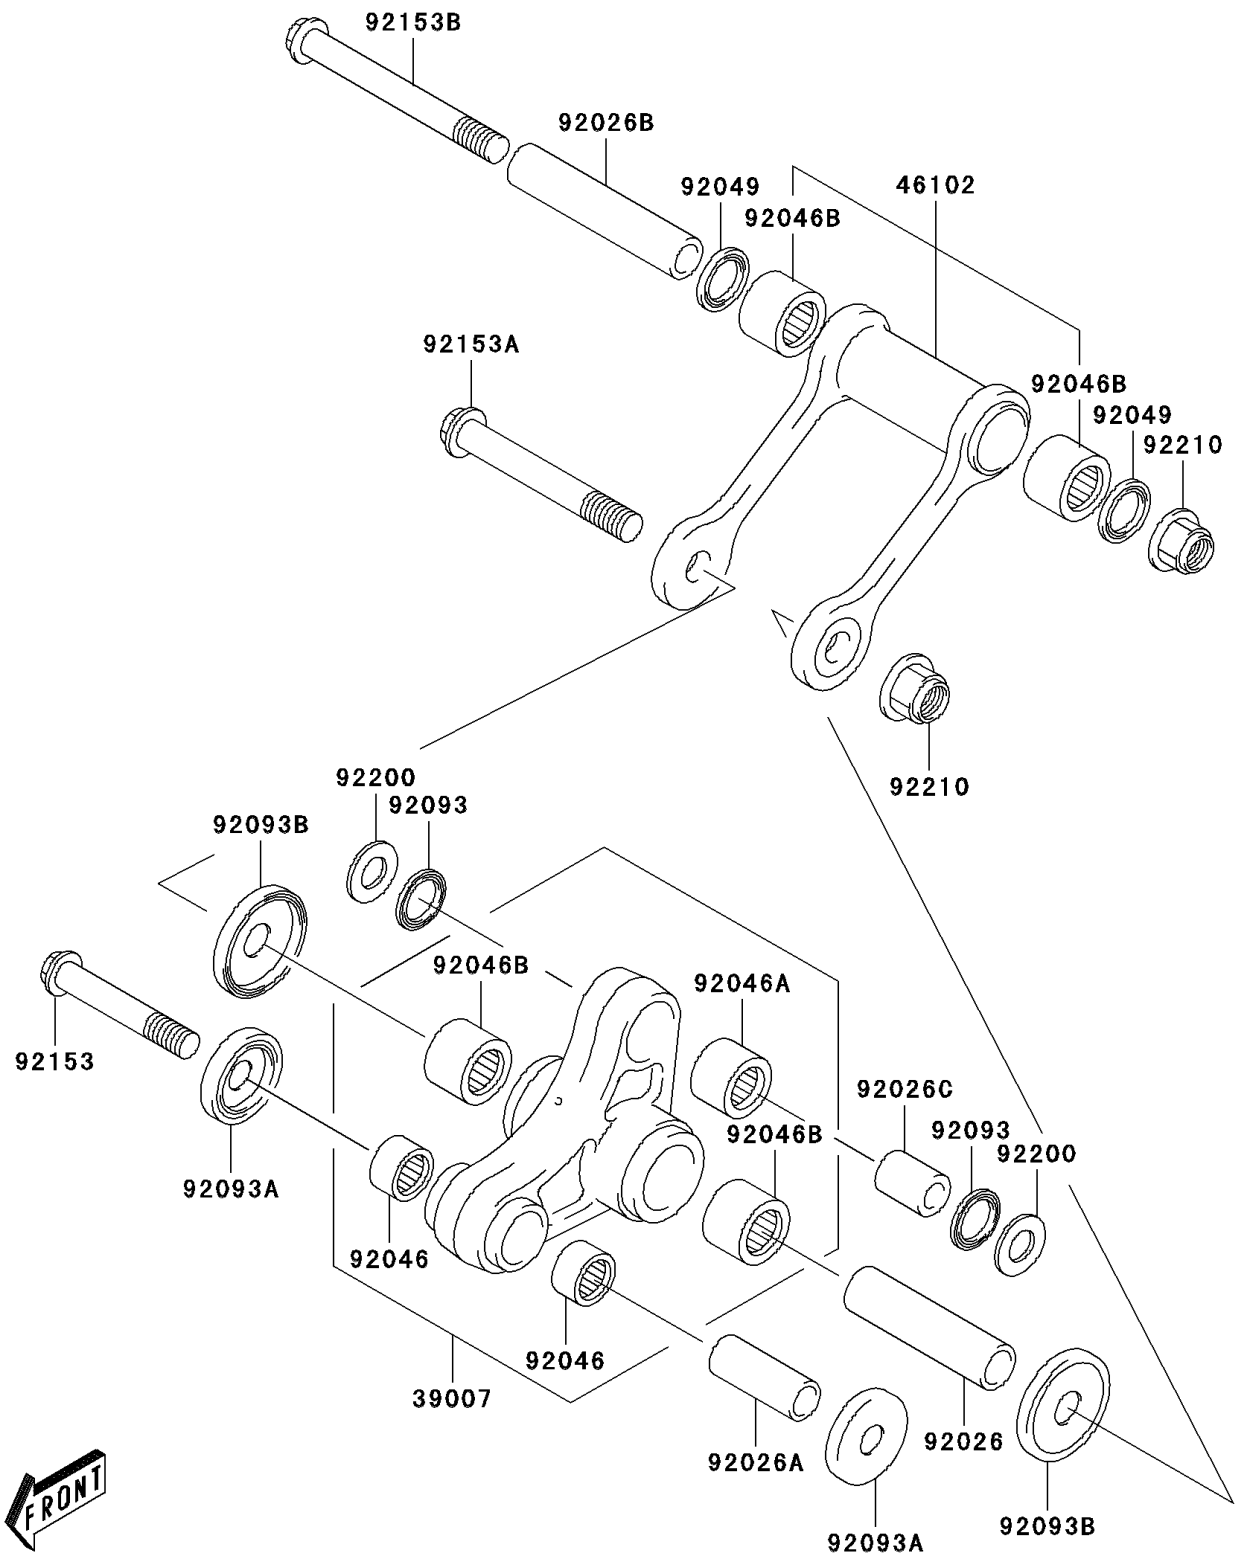

2006 KLX125L

PARTS DIAGRAM

Rear Suspension

F2150

2006 KLX125L

PARTS LIST

Rear Suspension

ITEM NAME

PART NUMBER

QUANTITY
