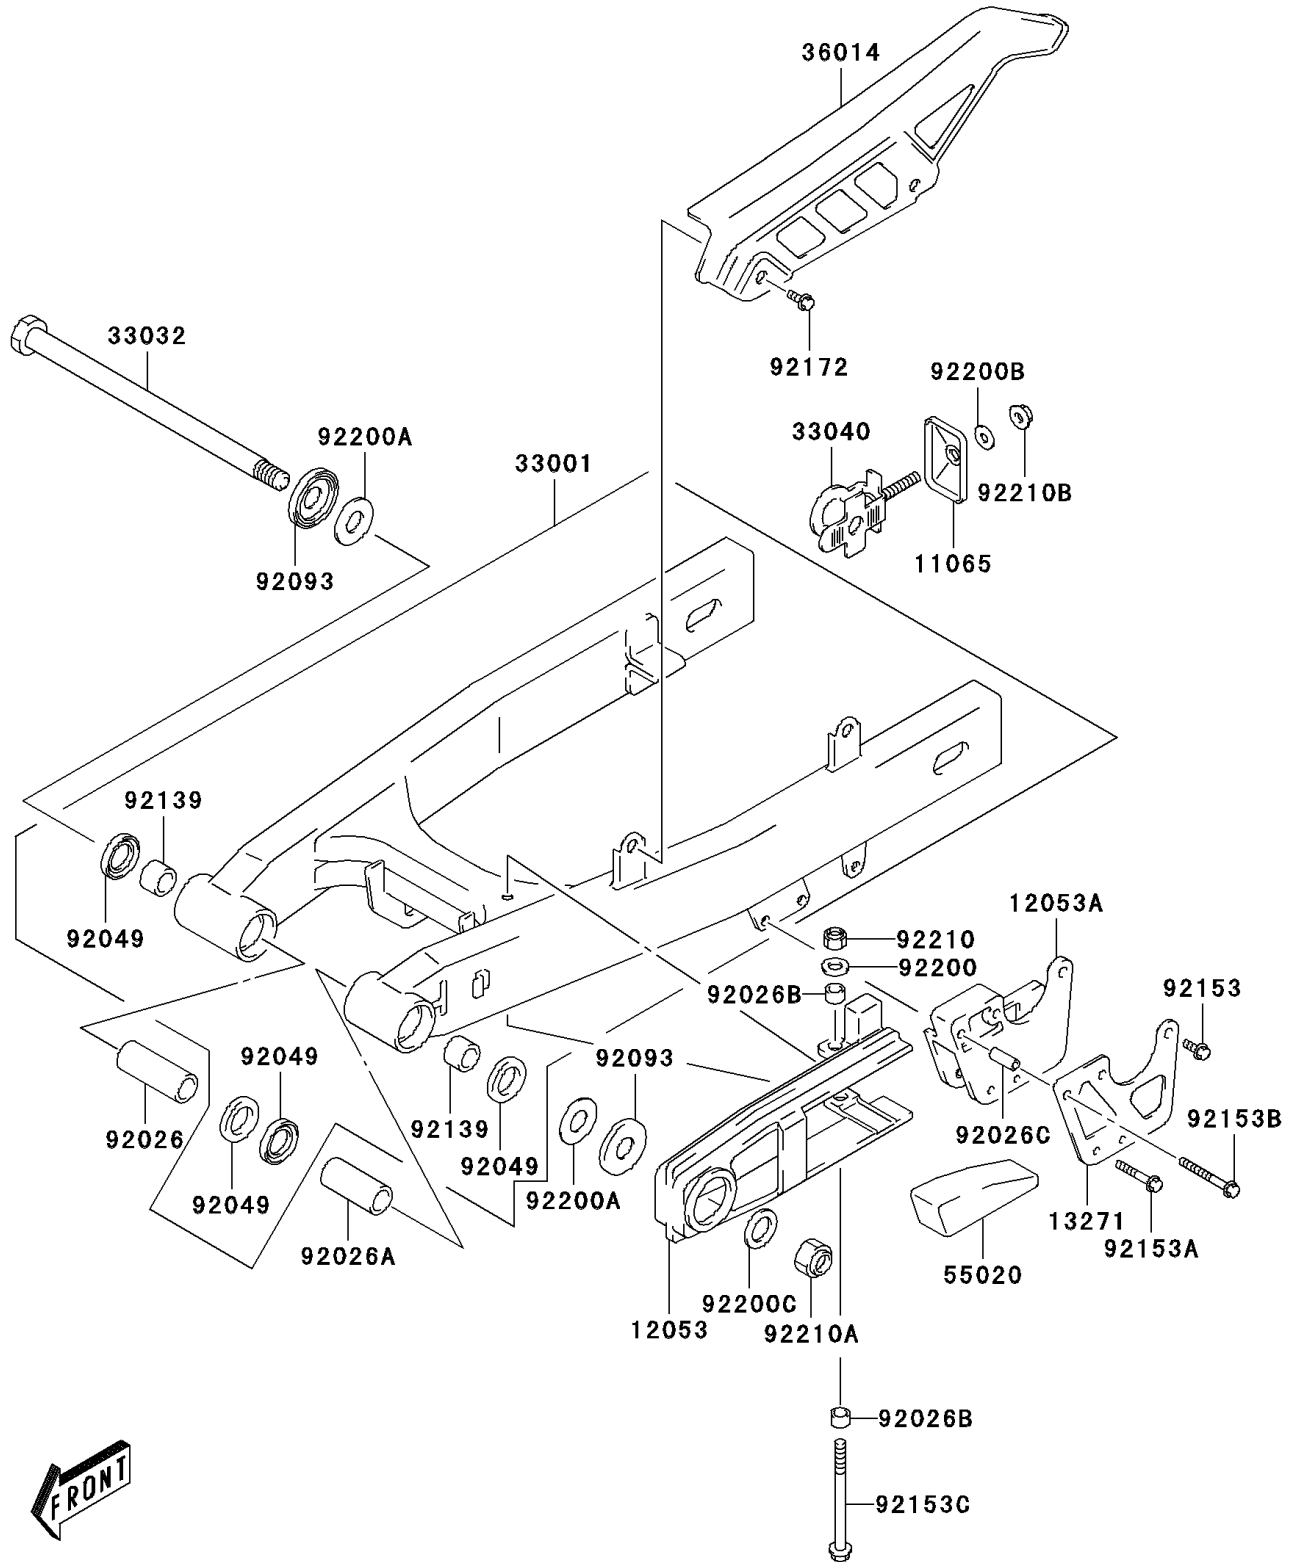

2006 KLX125L

PARTS DIAGRAM

Swingarm

F2141

2006 KLX125L

PARTS LIST

Swingarm

ITEM NAME

PART NUMBER

QUANTITY
