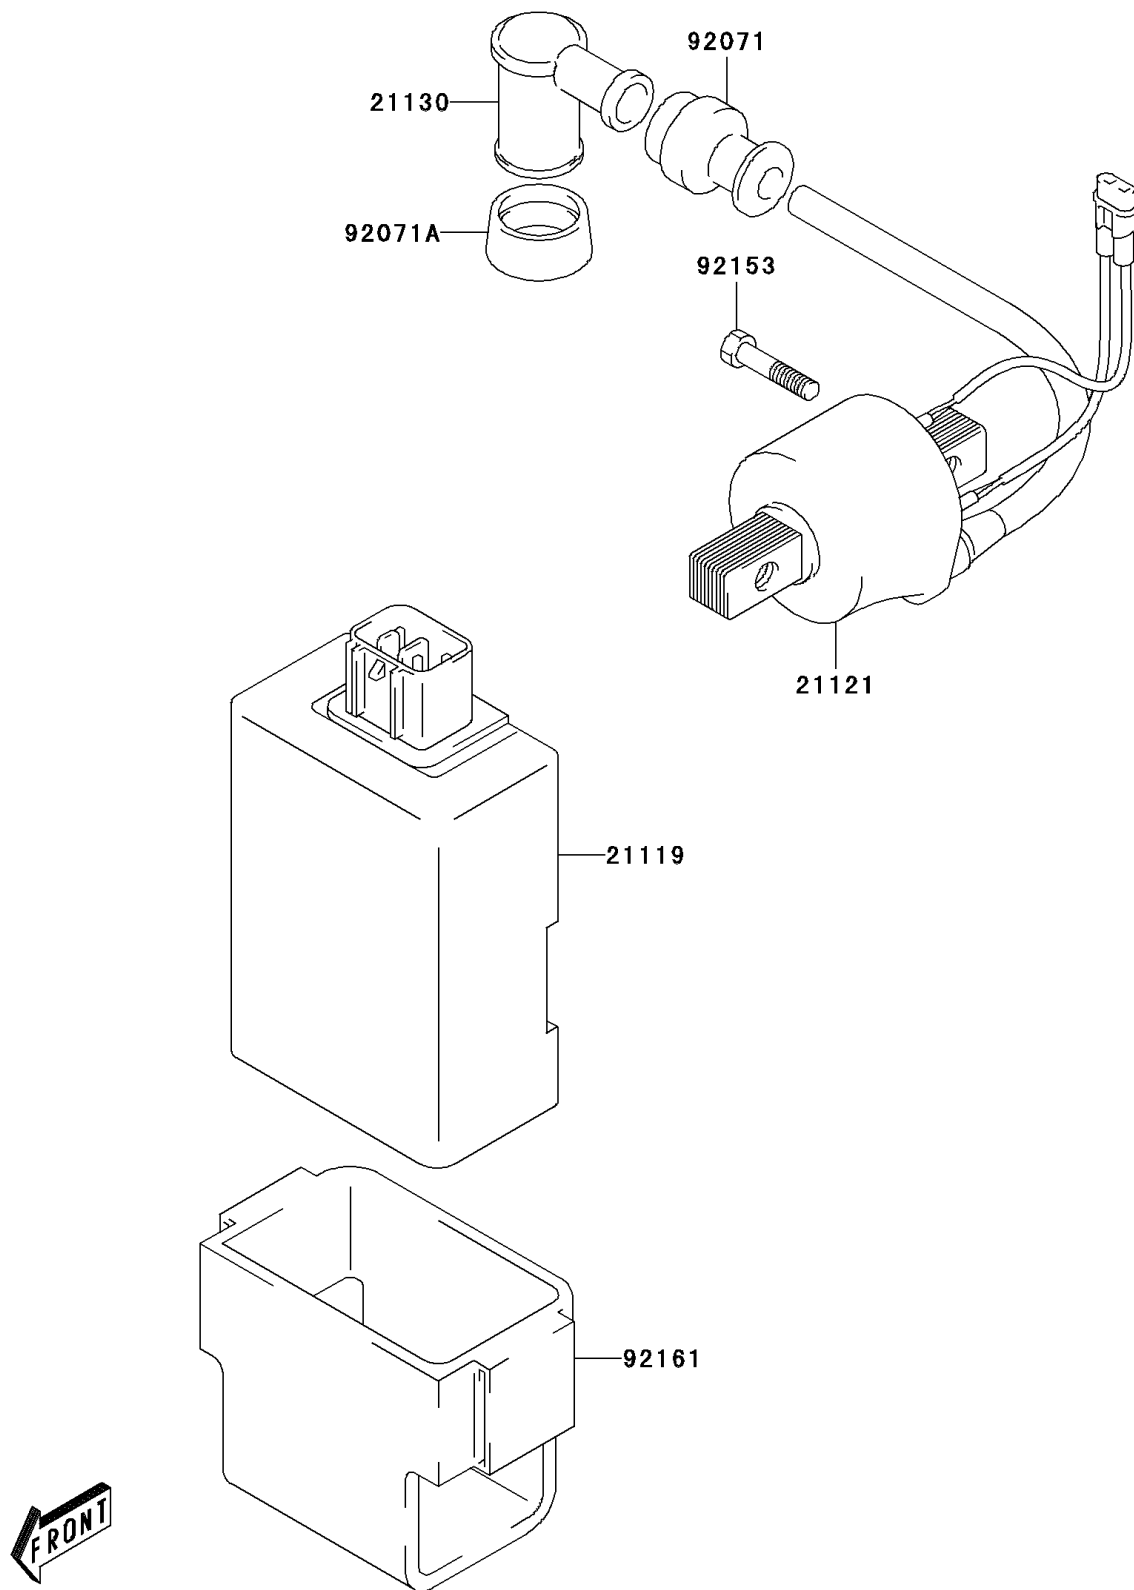

2006 KLX125L

PARTS DIAGRAM

Ignition System

Kawasaki

Let the Good Times Roll®

E1830

2006 KLX125L

PARTS LIST

Ignition System

Kawasaki

Let the Good Times Roll®

ITEM NAME

PART NUMBER

QUANTITY
