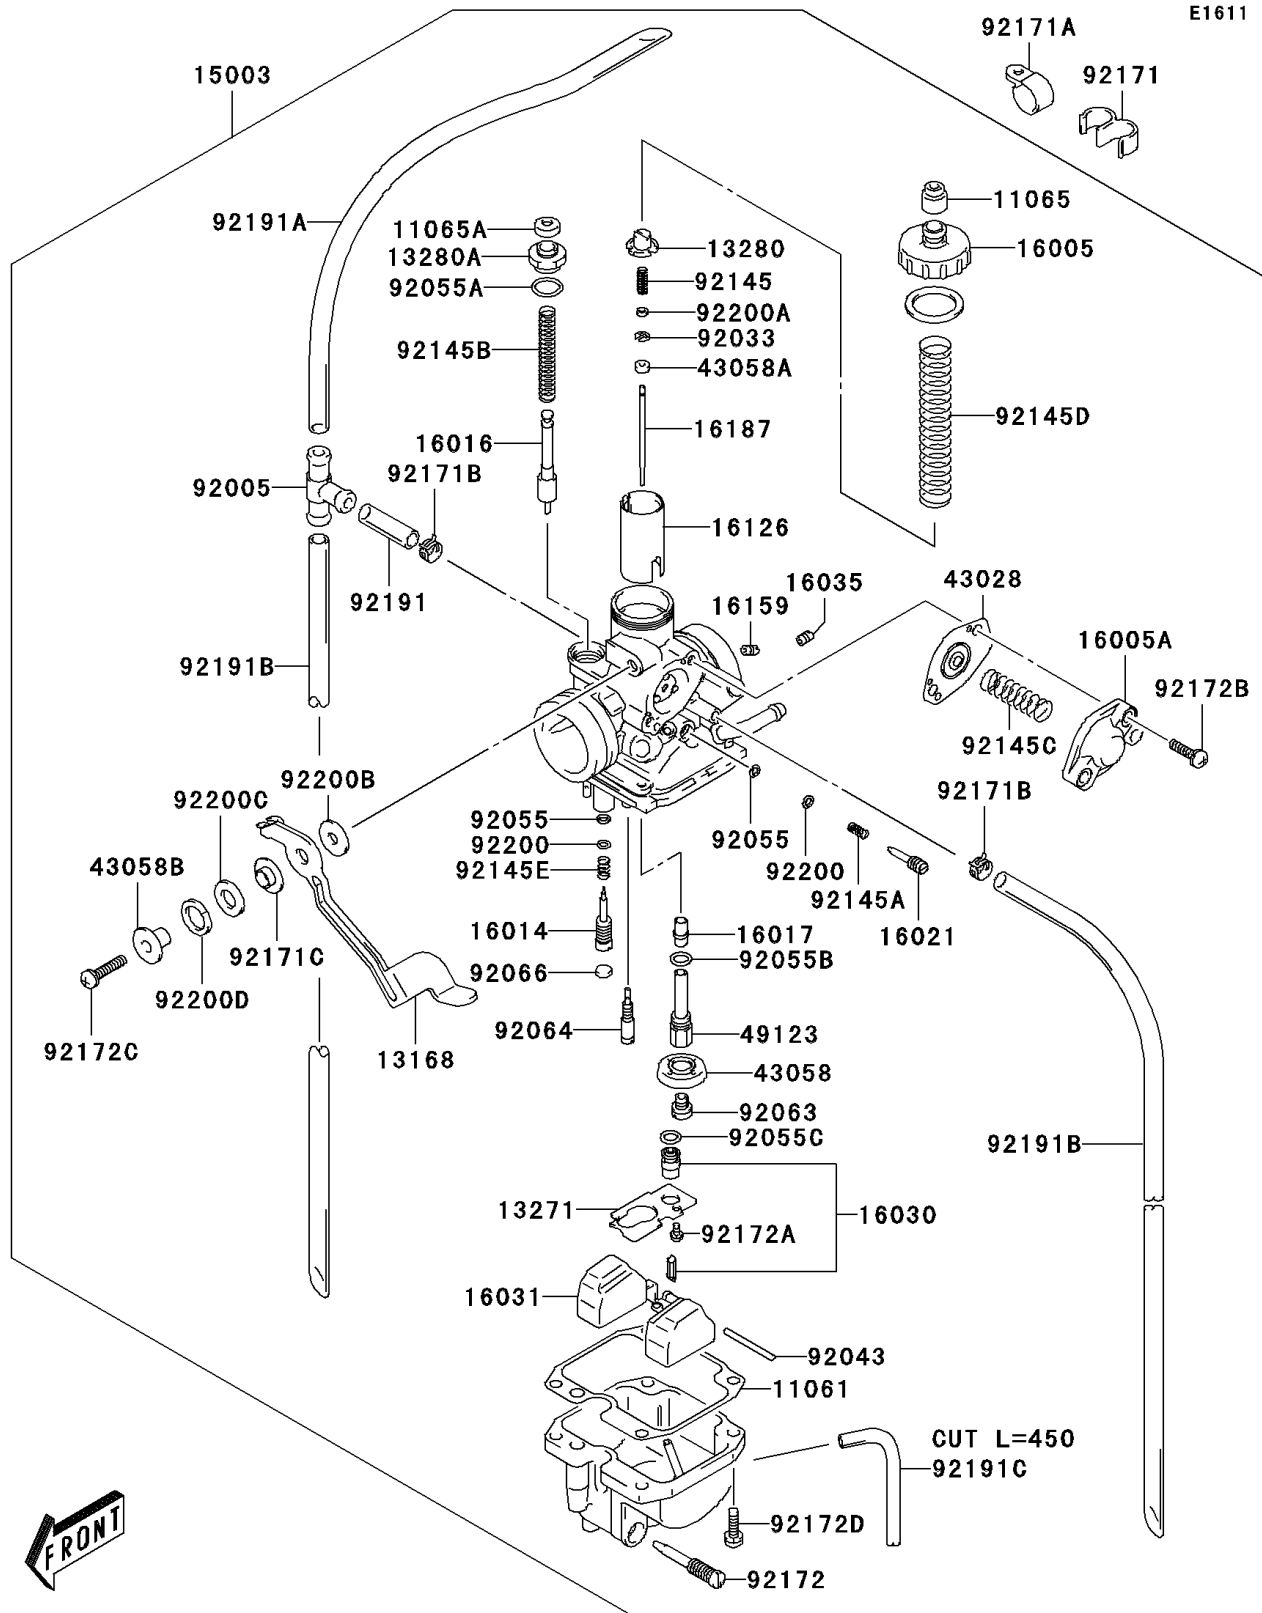

2006 KLX125L

PARTS DIAGRAM

Carburetor

2006 KLX125L

PARTS LIST

Carburetor

ITEM NAME

PART NUMBER

QUANTITY
