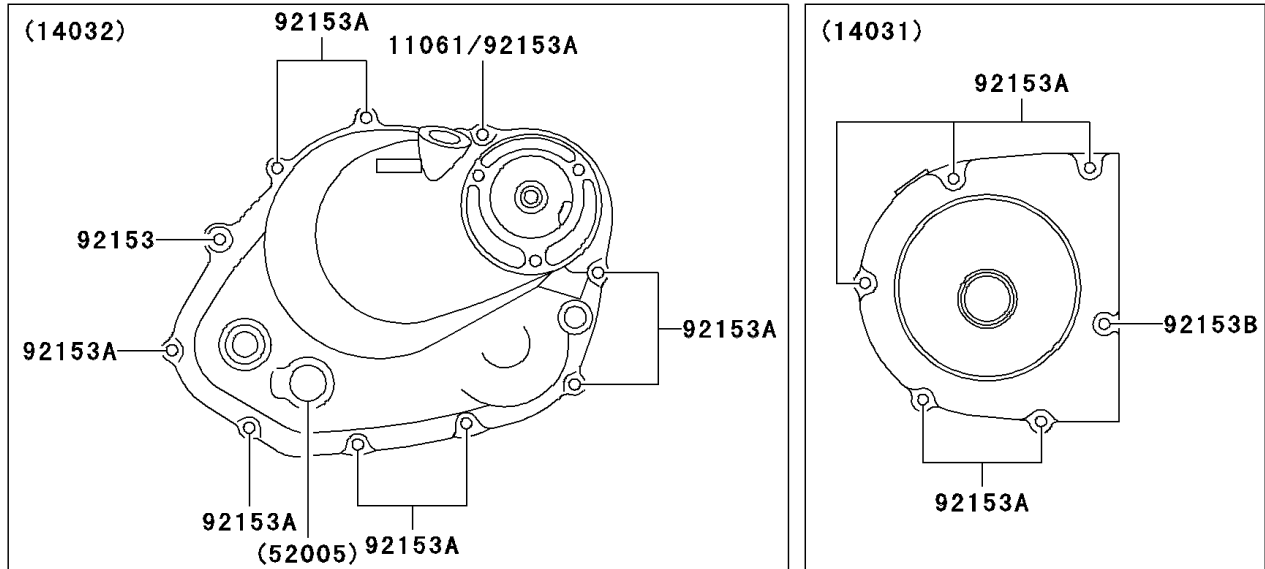

# 2006 KLX125L

## PARTS DIAGRAM

### Engine Cover(s)

E1431