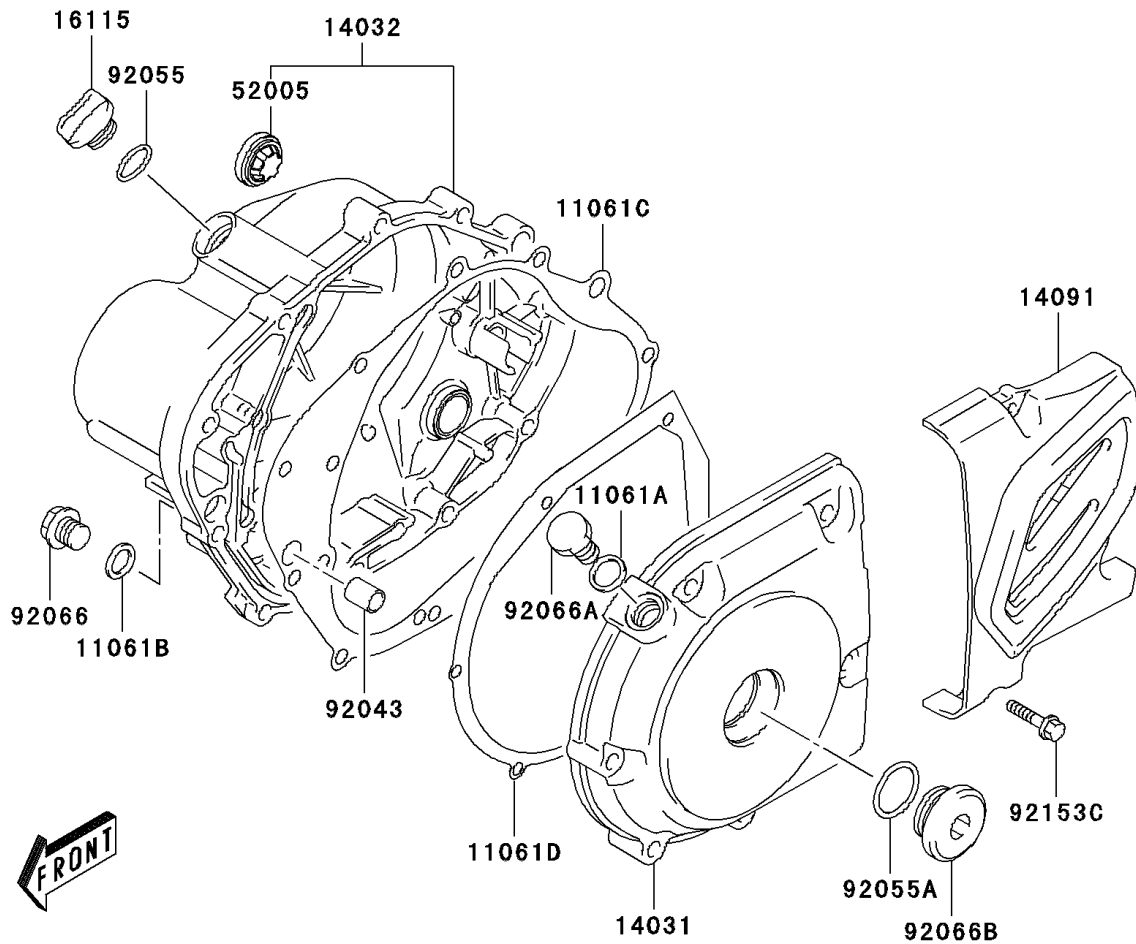

# 2006 KLX125L

## PARTS DIAGRAM

### Engine Cover(s)

E1431