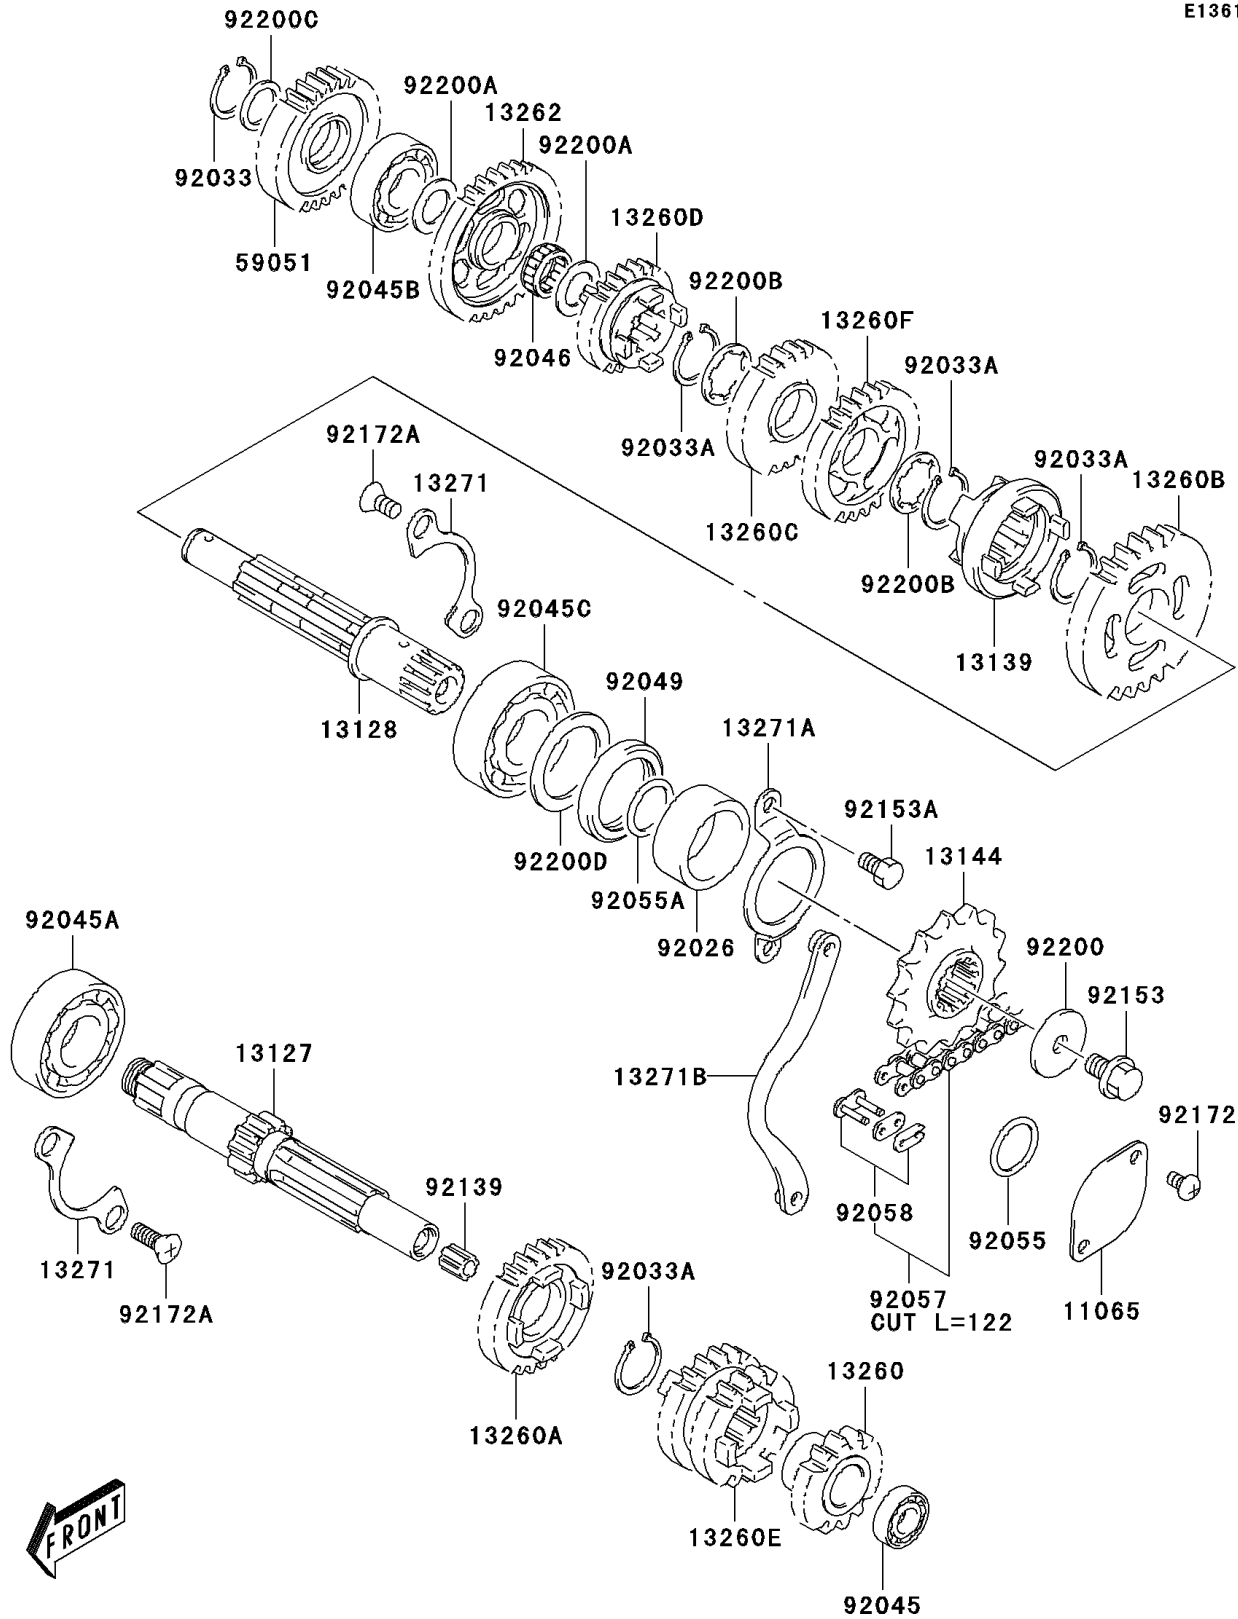

2006 KLX125L

PARTS DIAGRAM

Transmission

E1361

2006 KLX125L

PARTS LIST

Transmission

Kawasaki

Let the Good Times Roll®

ITEM NAME

PART NUMBER

QUANTITY
