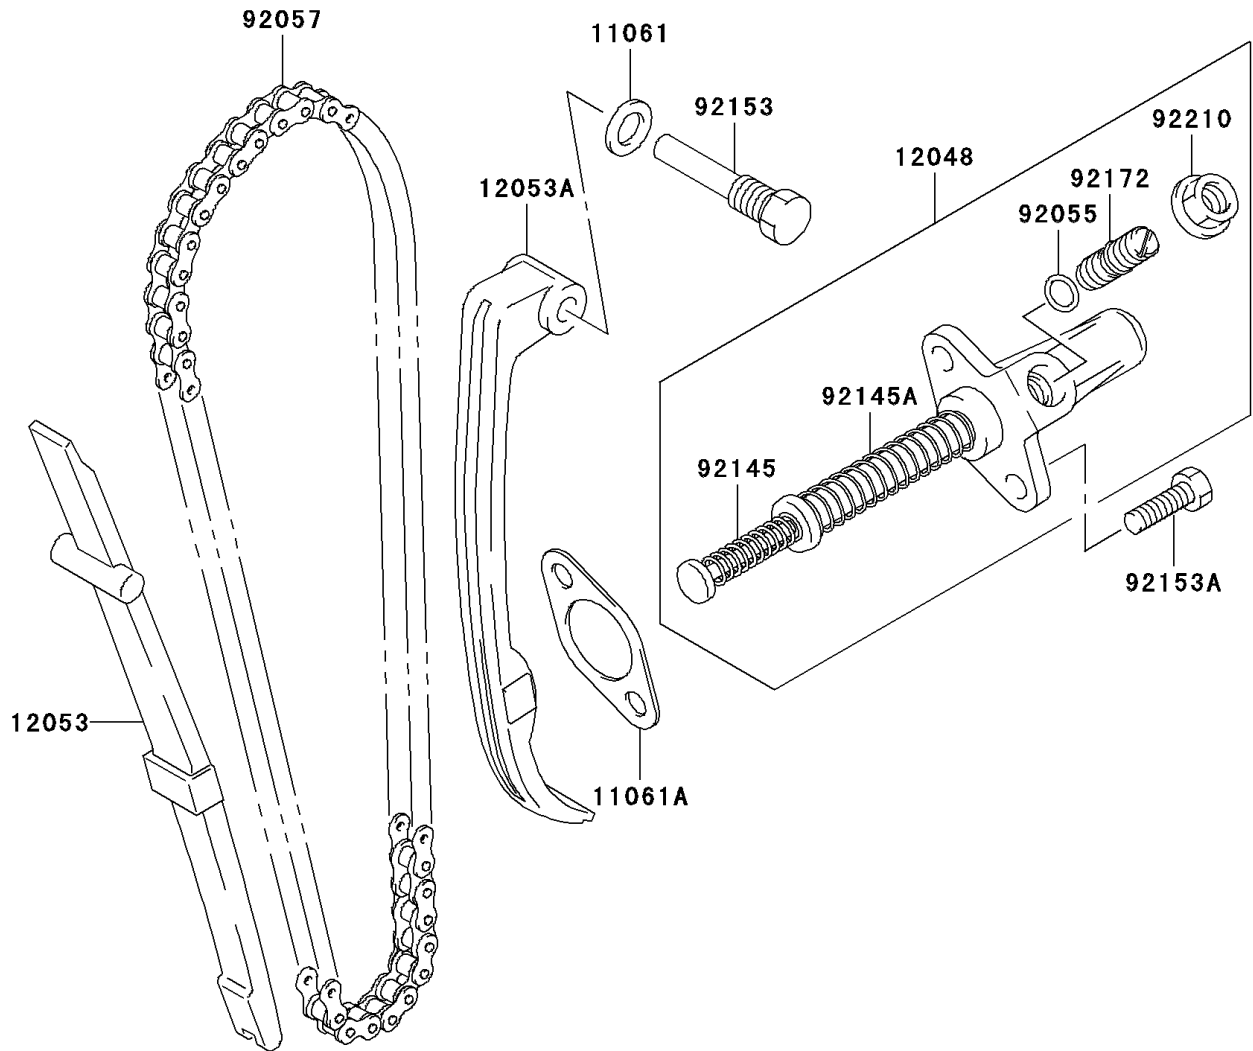

2006 KLX125L

PARTS DIAGRAM

Cam Chain/Tensioner

E1212

2006 KLX125L

PARTS LIST

Cam Chain/Tensioner

Kawasaki

Let the Good Times Roll®

ITEM NAME

PART NUMBER

QUANTITY
