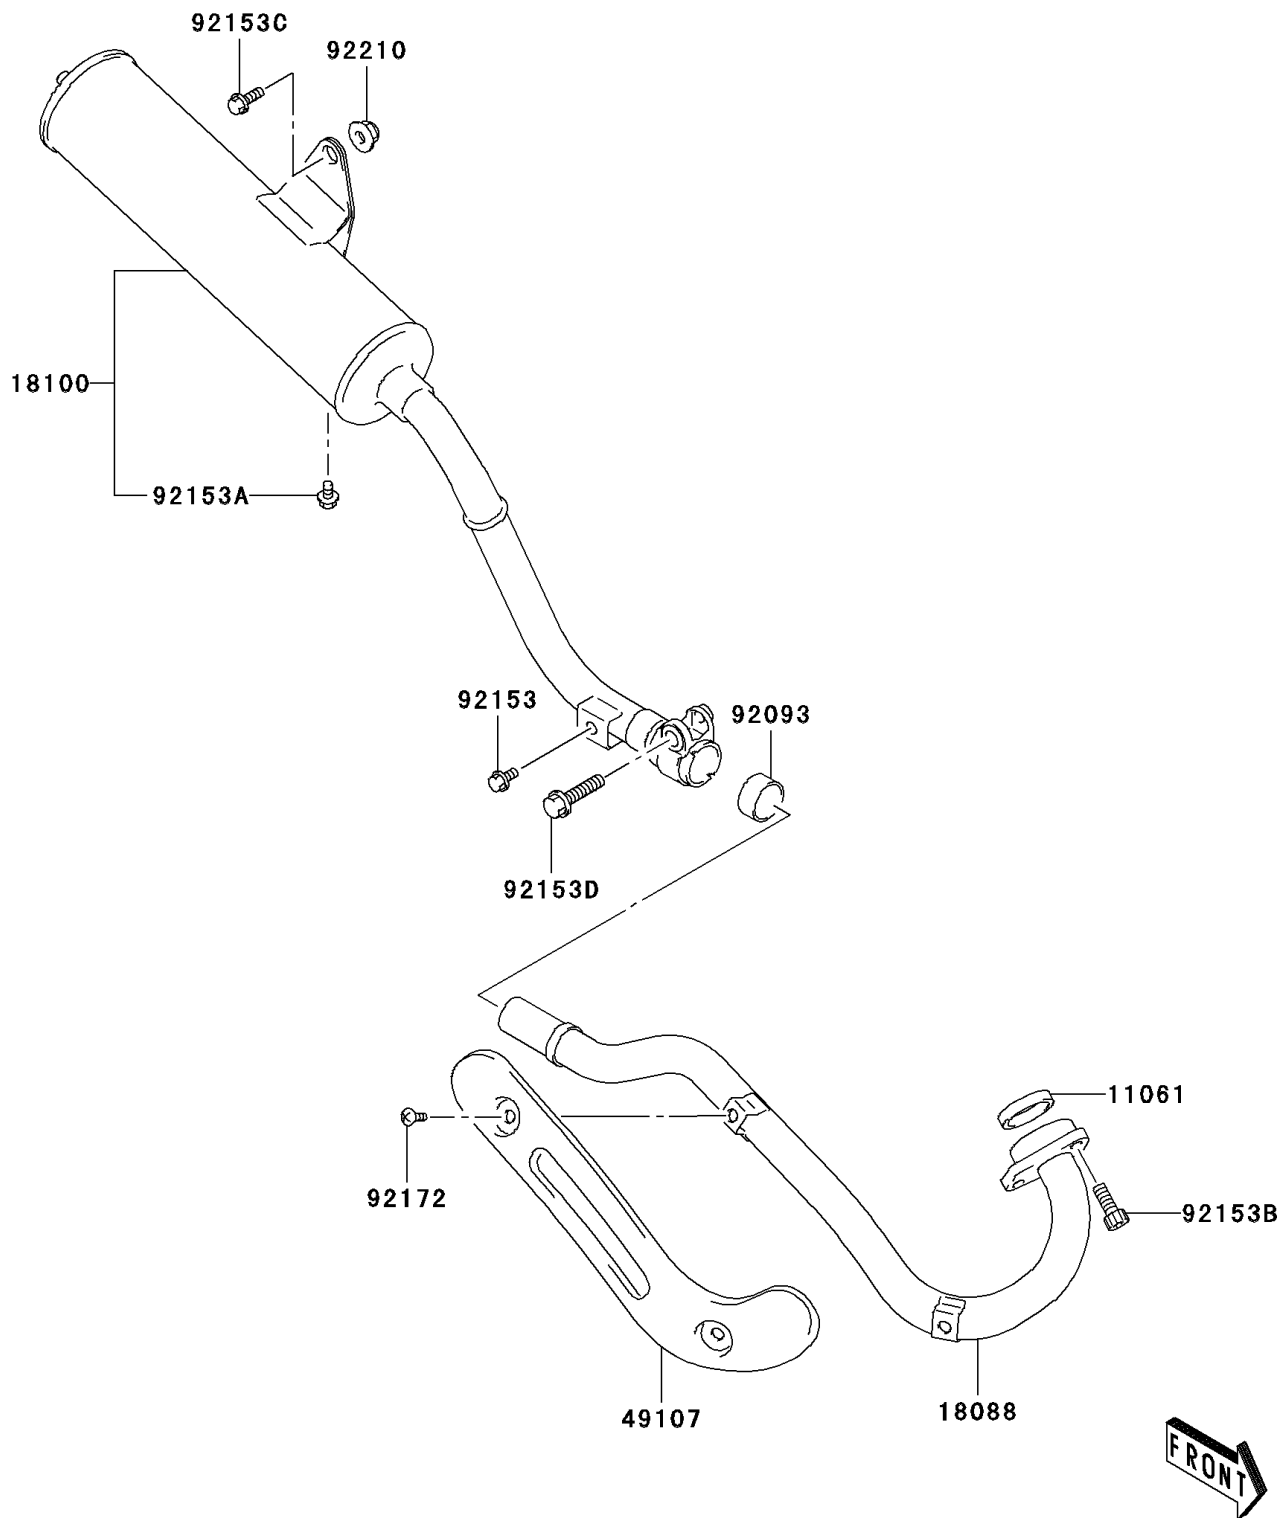

2006 KLX125L

PARTS DIAGRAM

Muffler(s)

Kawasaki

Let the Good Times Roll®

E1140

2006 KLX125L

PARTS LIST

Muffler(s)

ITEM NAME	PART NUMBER	QUANTITY
GASKET,EXHAUST PIPE (Ref # 11061)	11061-S028	1
PIPE-EXHAUST (Ref # 18088)	18088-S003	1
BODY-ASSY-MUFFLER (Ref # 18100)	18100-S002	1
COVER-EXHAUST PIPE (Ref # 49107)	49107-S010	1
SEAL (Ref # 92093)	92093-S007	1
BOLT (Ref # 92153)	92153-S015	1
BOLT (Ref # 92153A)	92153-S017	1
BOLT (Ref # 92153B)	92153-S134	2
BOLT,8X23 (Ref # 92153C)	92153-S149	1
BOLT (Ref # 92153D)	92153-S372	1
SCREW,6X10 (Ref # 92172)	92172-S094	2
NUT (Ref # 92210)	92210-S029	1