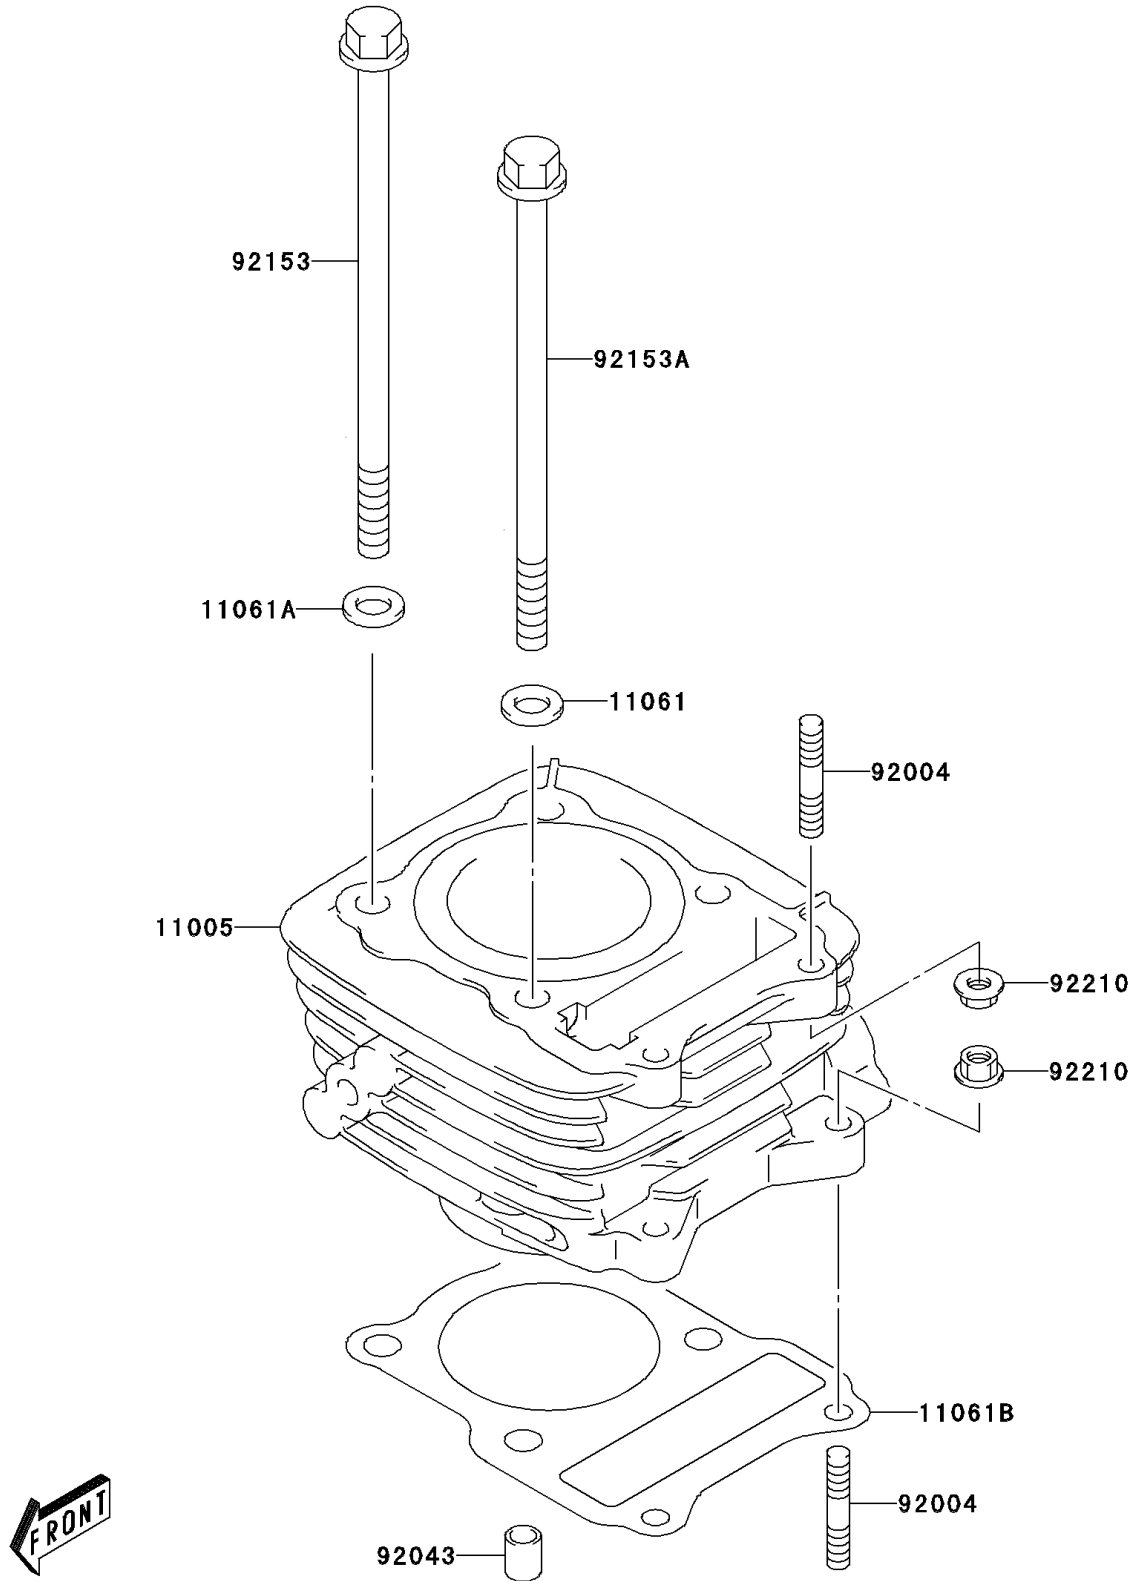

2006 KLX125L

PARTS DIAGRAM

Cylinder

E1112

2006 KLX125L

PARTS LIST

Cylinder

ITEM NAME

PART NUMBER

QUANTITY
