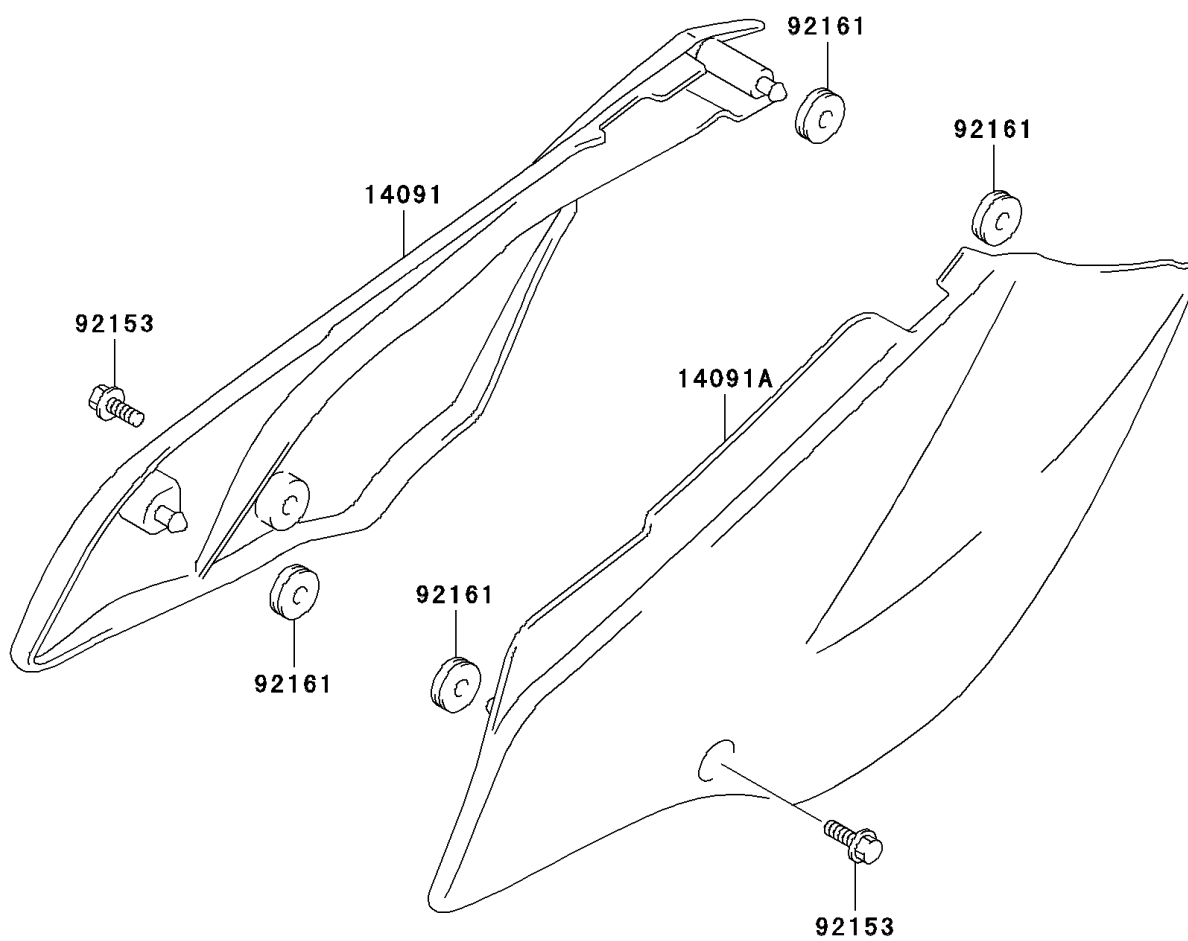

2003 KLX125L

PARTS DIAGRAM

Side Covers

F2611

2003 KLX125L

PARTS LIST

Side Covers

Kawasaki

Let the Good Times Roll®

ITEM NAME

PART NUMBER

QUANTITY
