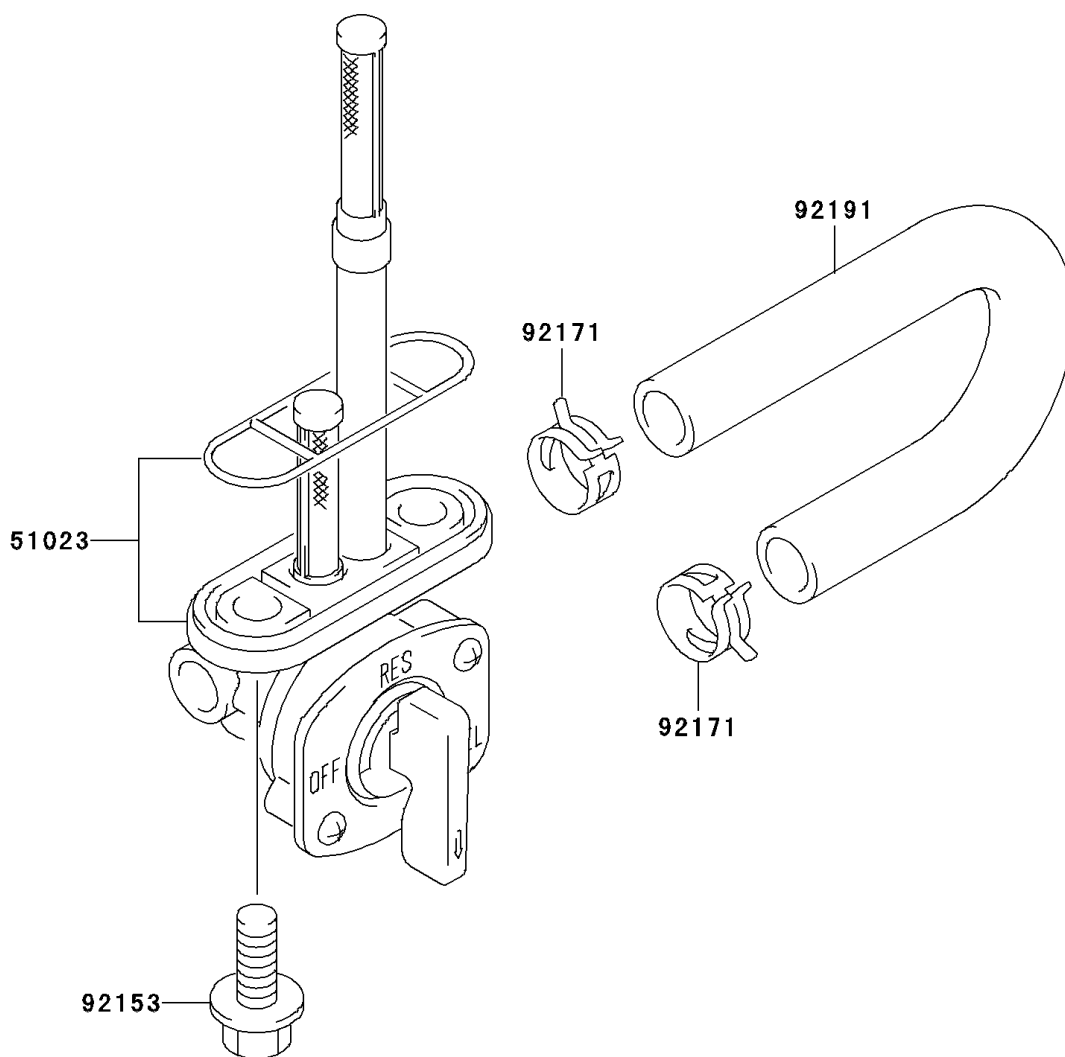

2003 KLX125L

PARTS DIAGRAM

Fuel Filter

F2141

2003 KLX125L

PARTS LIST

Fuel Filter

ITEM NAME

PART NUMBER

QUANTITY
