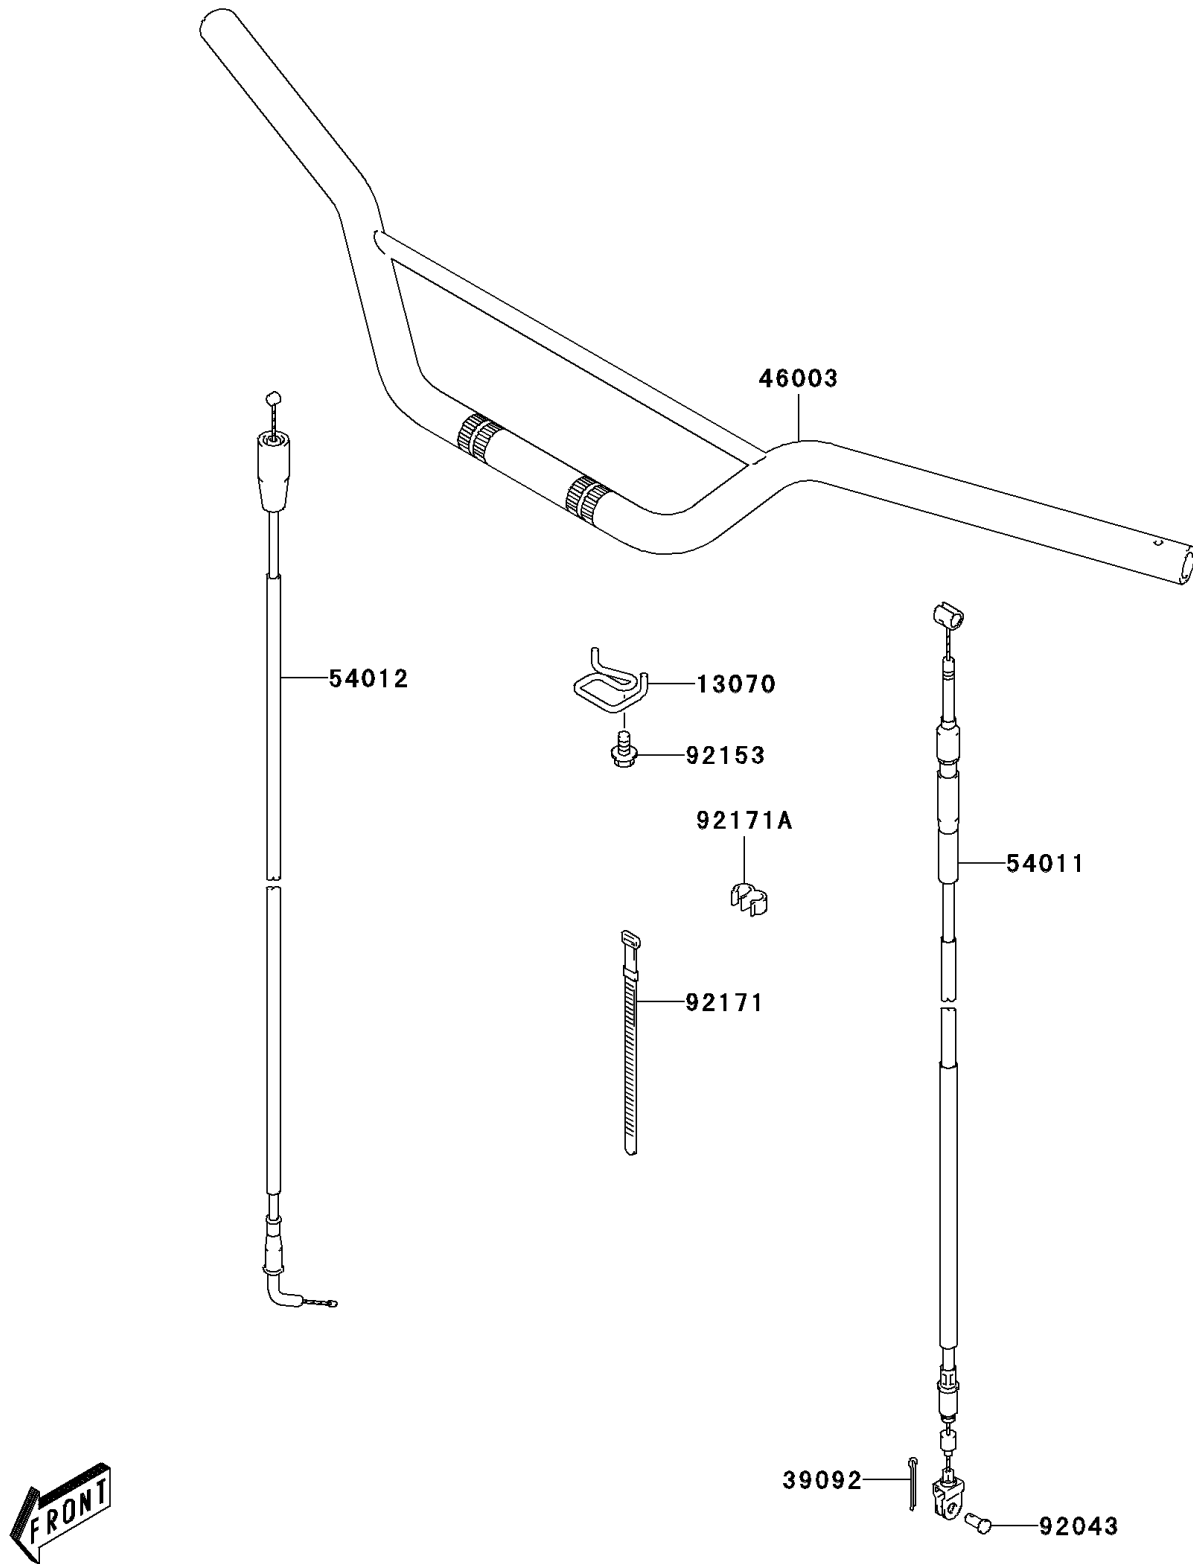

2003 KLX125L

PARTS DIAGRAM

Handlebar

F2310

2003 KLX125L

PARTS LIST

Handlebar

ITEM NAME

PART NUMBER

QUANTITY
