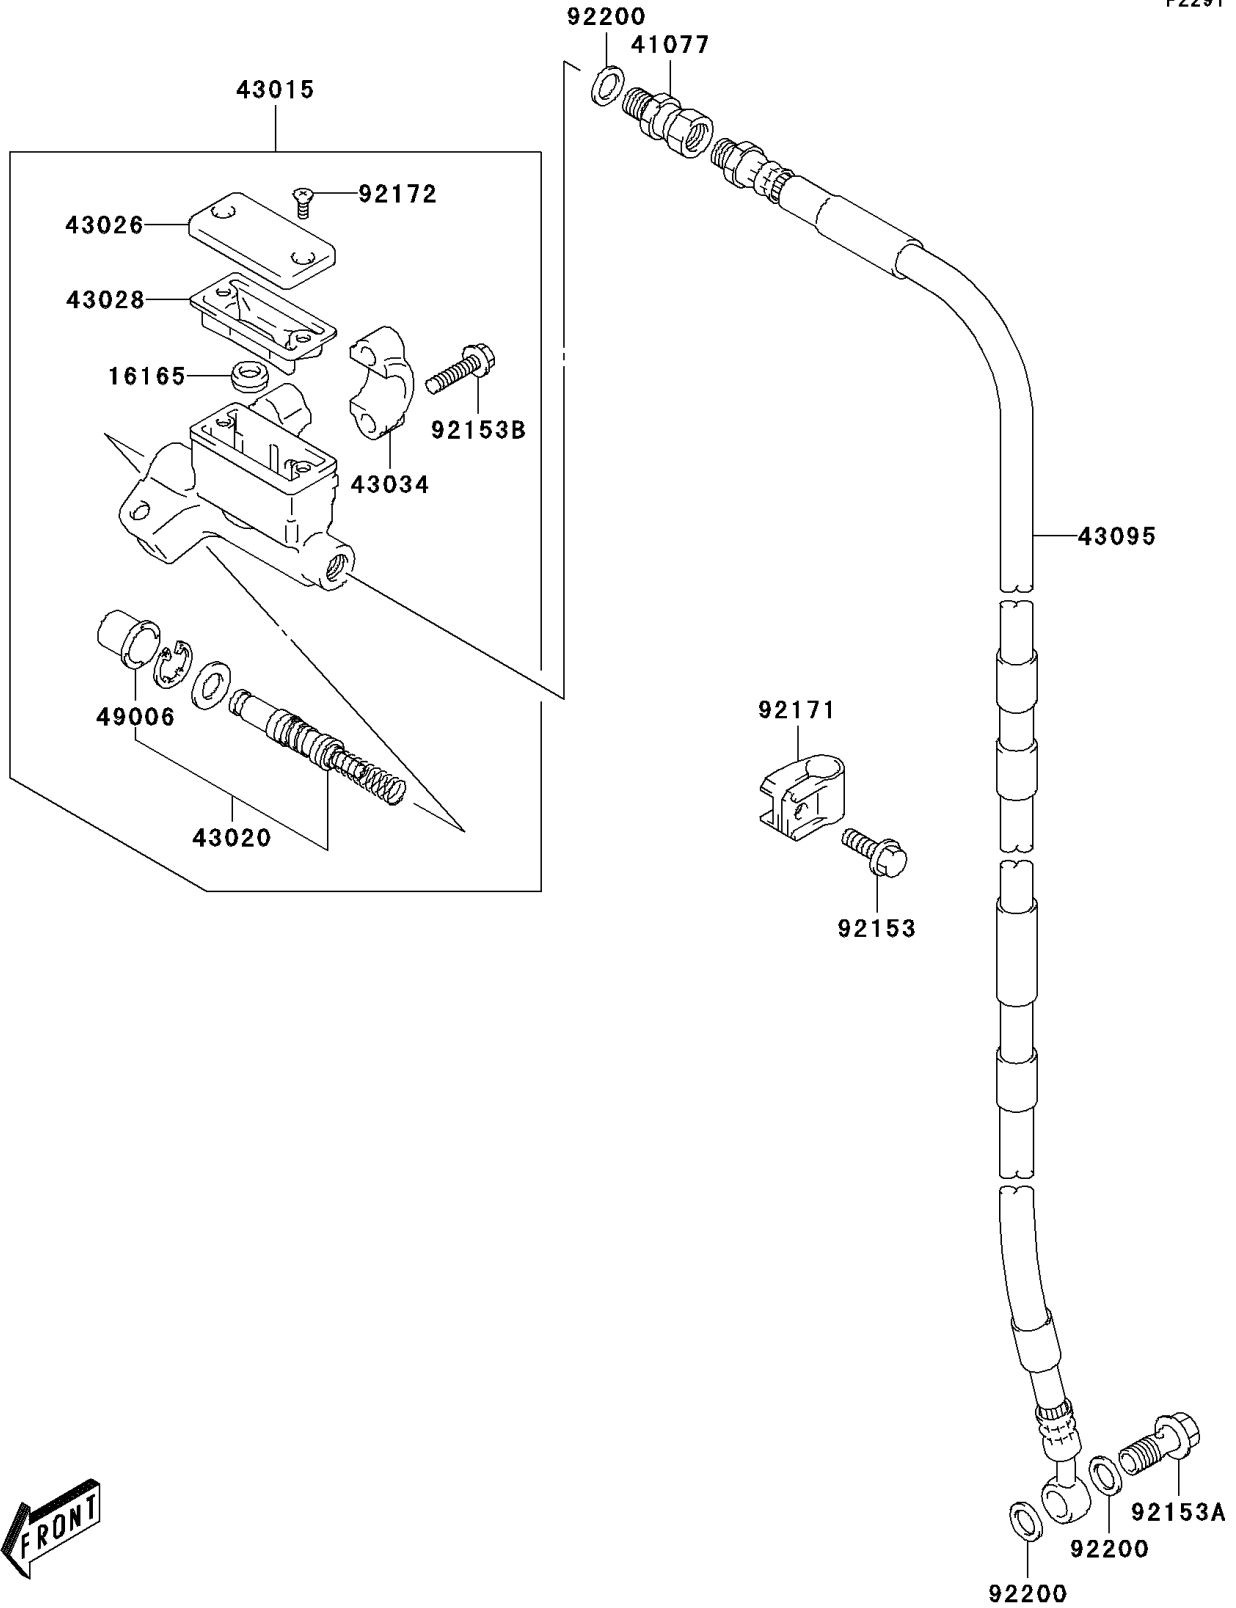

## PARTS DIAGRAM

### Front Master Cylinder

F2291

# 2003 KLX125L

## PARTS LIST