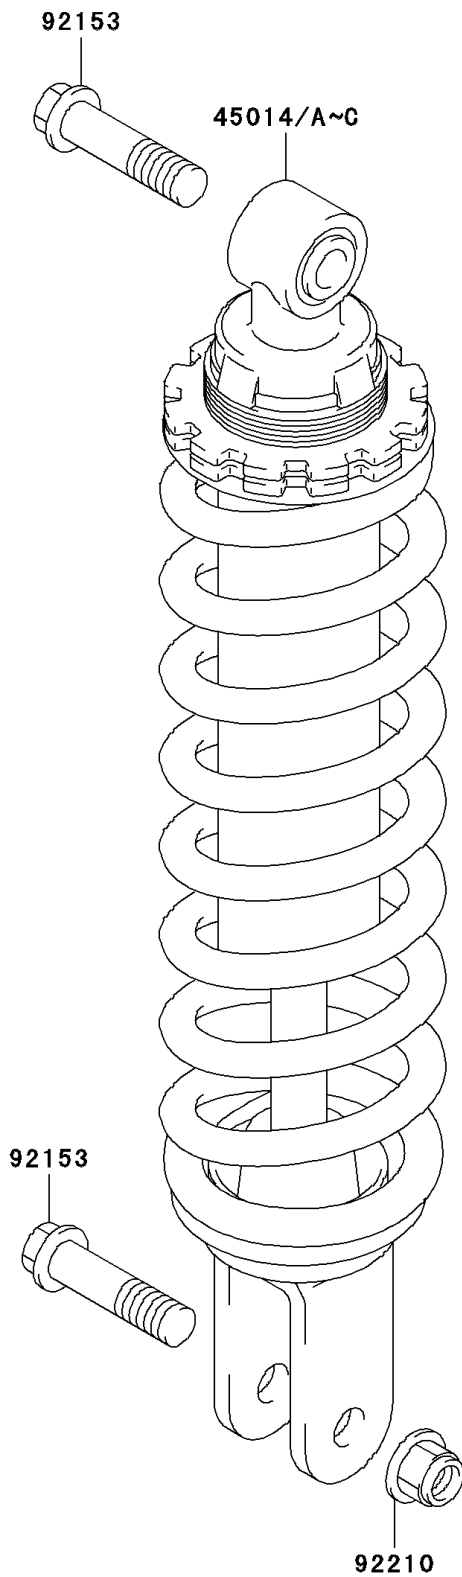

2003 KLX125L

PARTS DIAGRAM

Shock Absorber(s)

Kawasaki

Let the Good Times Roll®

F2280

2003 KLX125L

PARTS LIST

Shock Absorber(s)

ITEM NAME

PART NUMBER

QUANTITY
